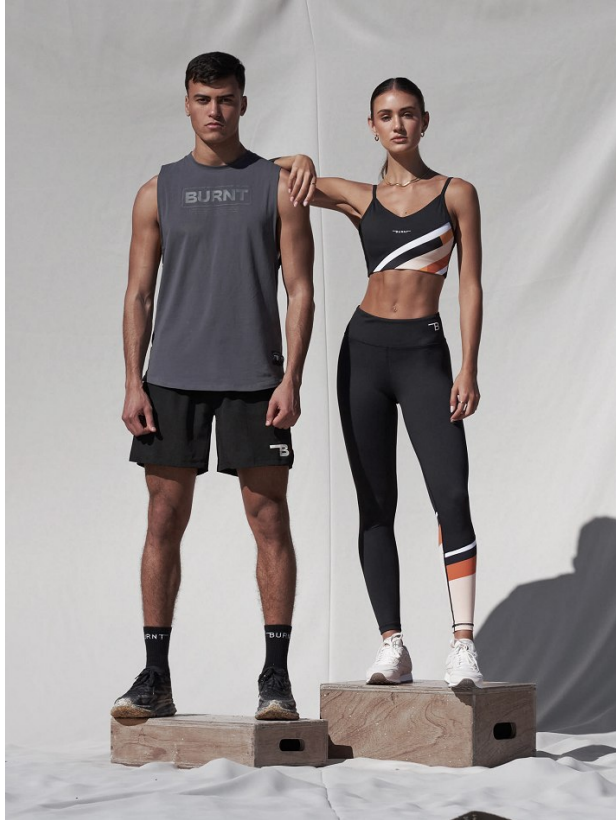

BOSS MODELS

CAPE TOWN

MITO ALHARIANI

Height: 185cm Chest: 100cm Waist: 75cm Suit: 40 R Shoe: 10.5 UK Hair: Brown Eyes: Brown