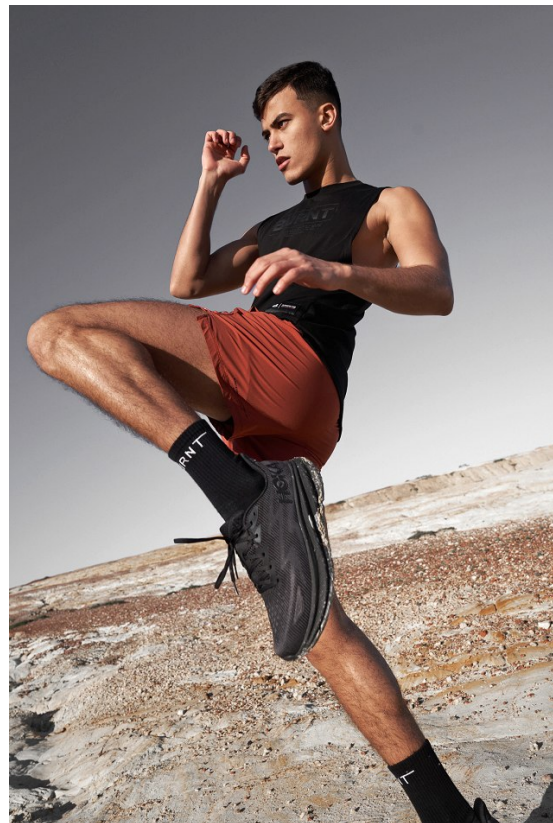

# BOSS MODELS

CAPE TOWN

Image: Mito Alhariani represented by Boss Models Cape Town

MITO ALHARIANI

Height: 185cm Chest: 100cm Waist: 75cm Suit: 40 R Shoe: 10.5 UK Hair: Brown Eyes: Brown

# BOSS MODELS

CAPE TOWN