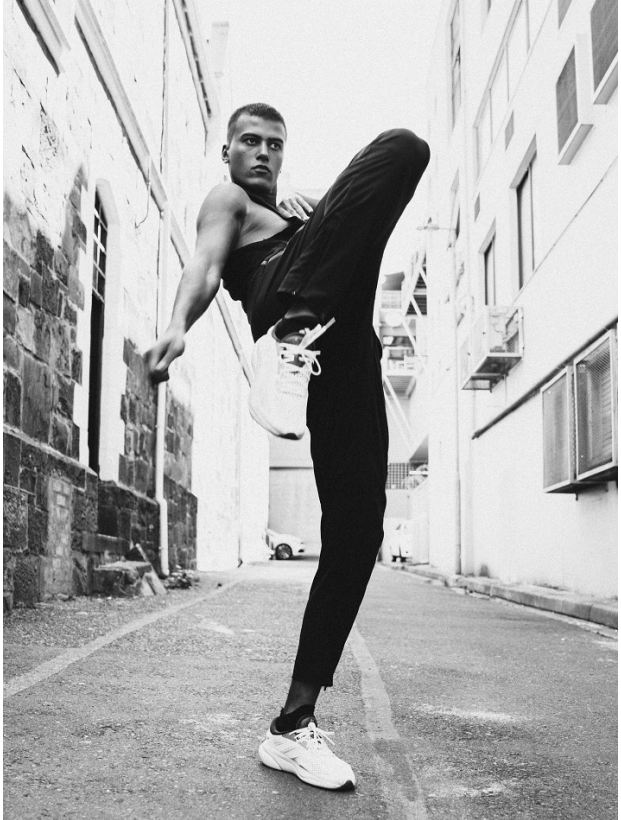

BOSS MODELS

CAPE TOWN

MITO

Height: 185cm Chest: 99cm Waist: 80cm Suit: 40 R Shoe: 10.5 UK Hair: Brown Eyes: Brown