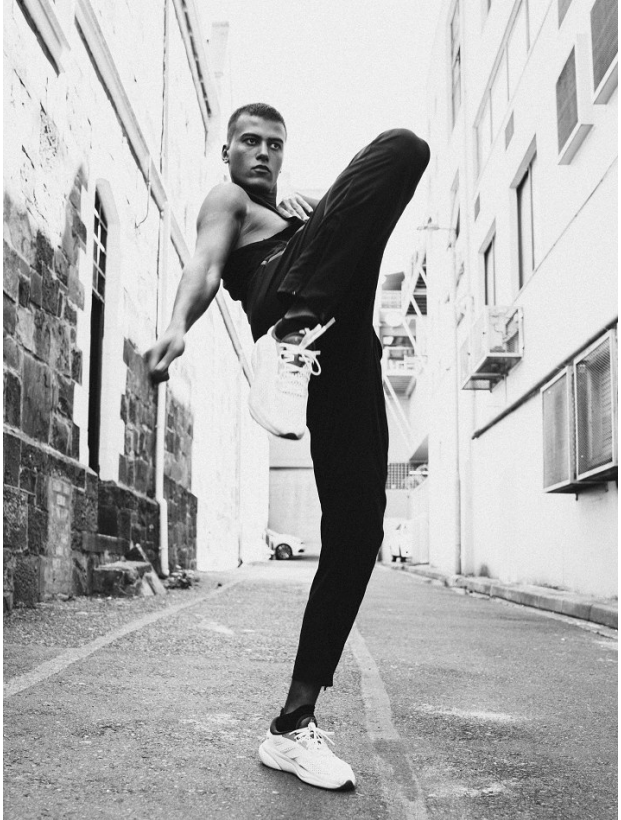

BOSS MODELS

CAPE TOWN

MITO ALHARIANI

Height: 185cm Chest: 100cm Waist: 75cm Suit: 40 R Shoe: 10.5 UK Hair: Brown Eyes: Brown