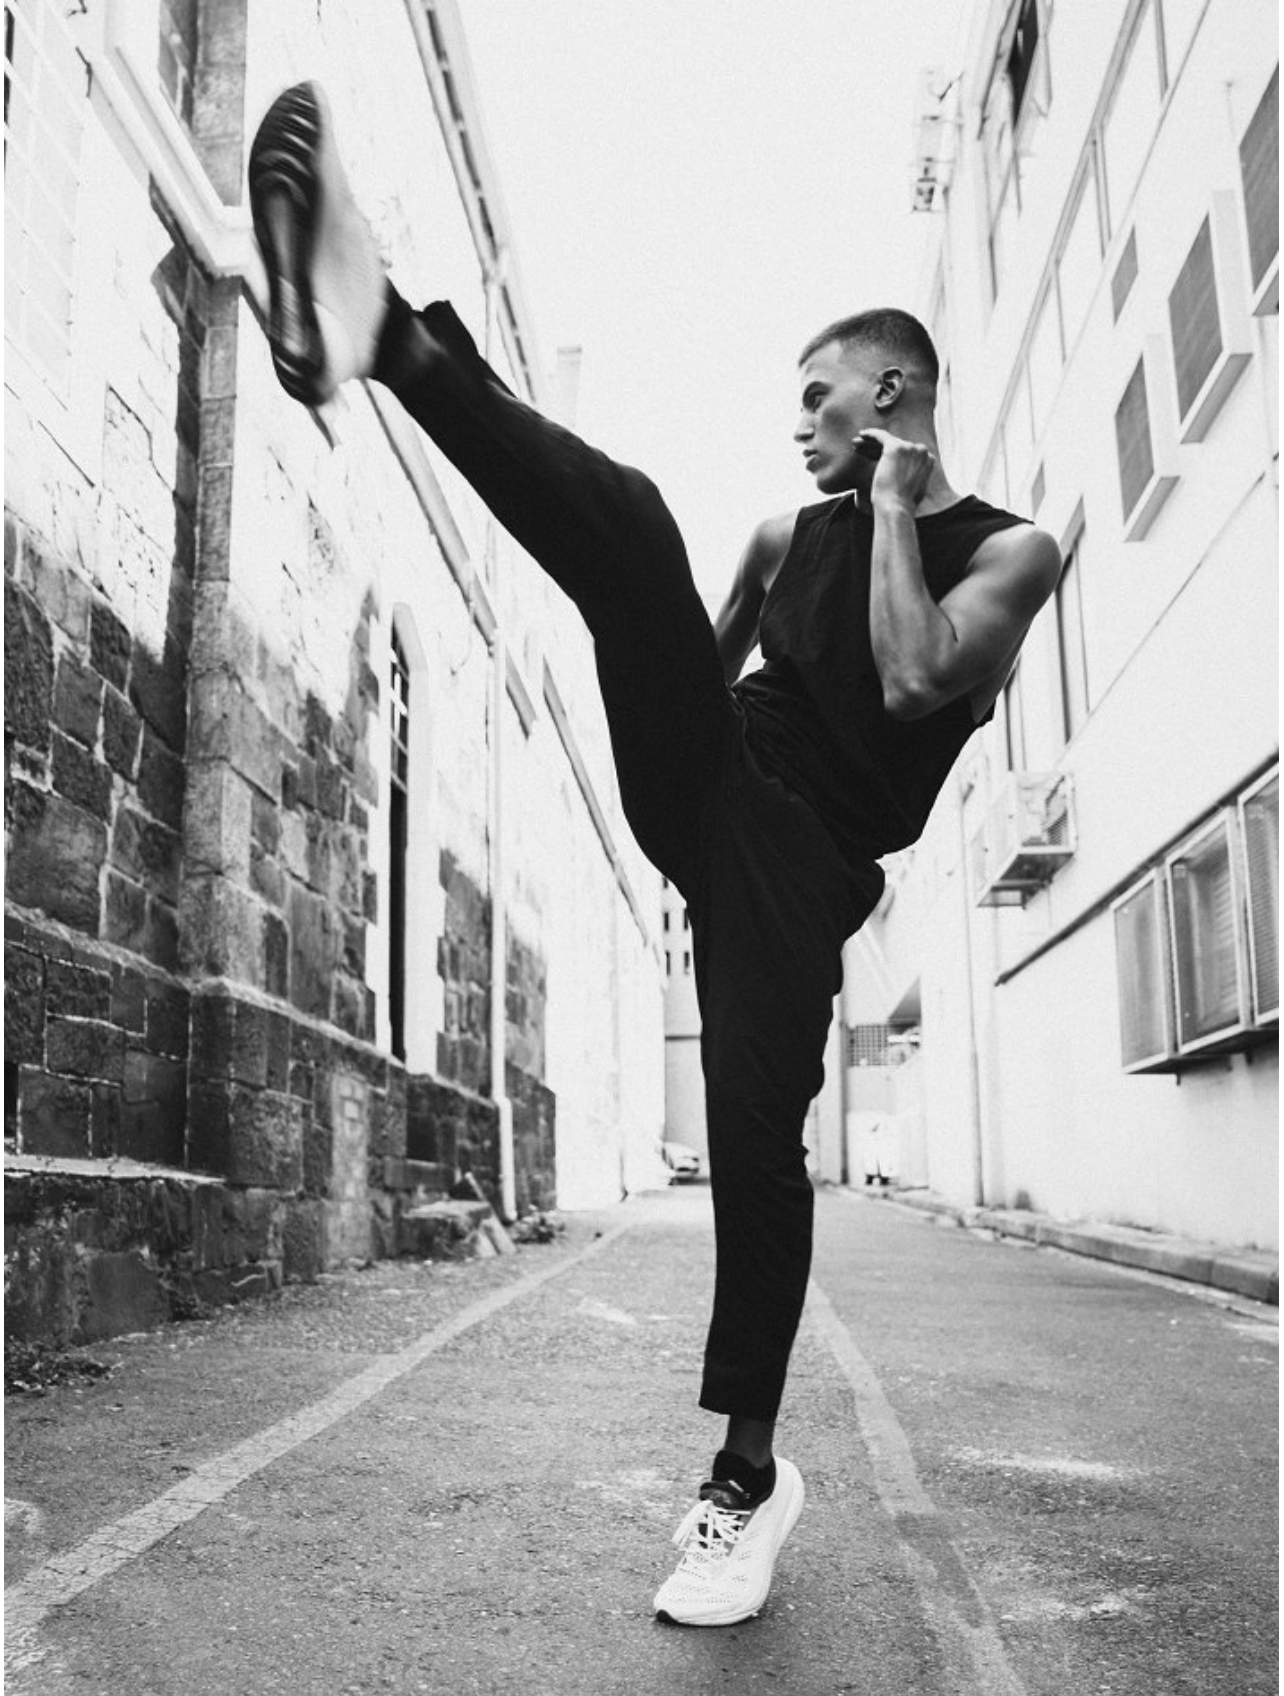

BOSS MODELS

CAPE TOWN

MITO ALHARIANI

Height: 185cm Chest: 100cm Waist: 75cm Suit: 40 R Shoe: 10.5 UK Hair: Brown Eyes: Brown