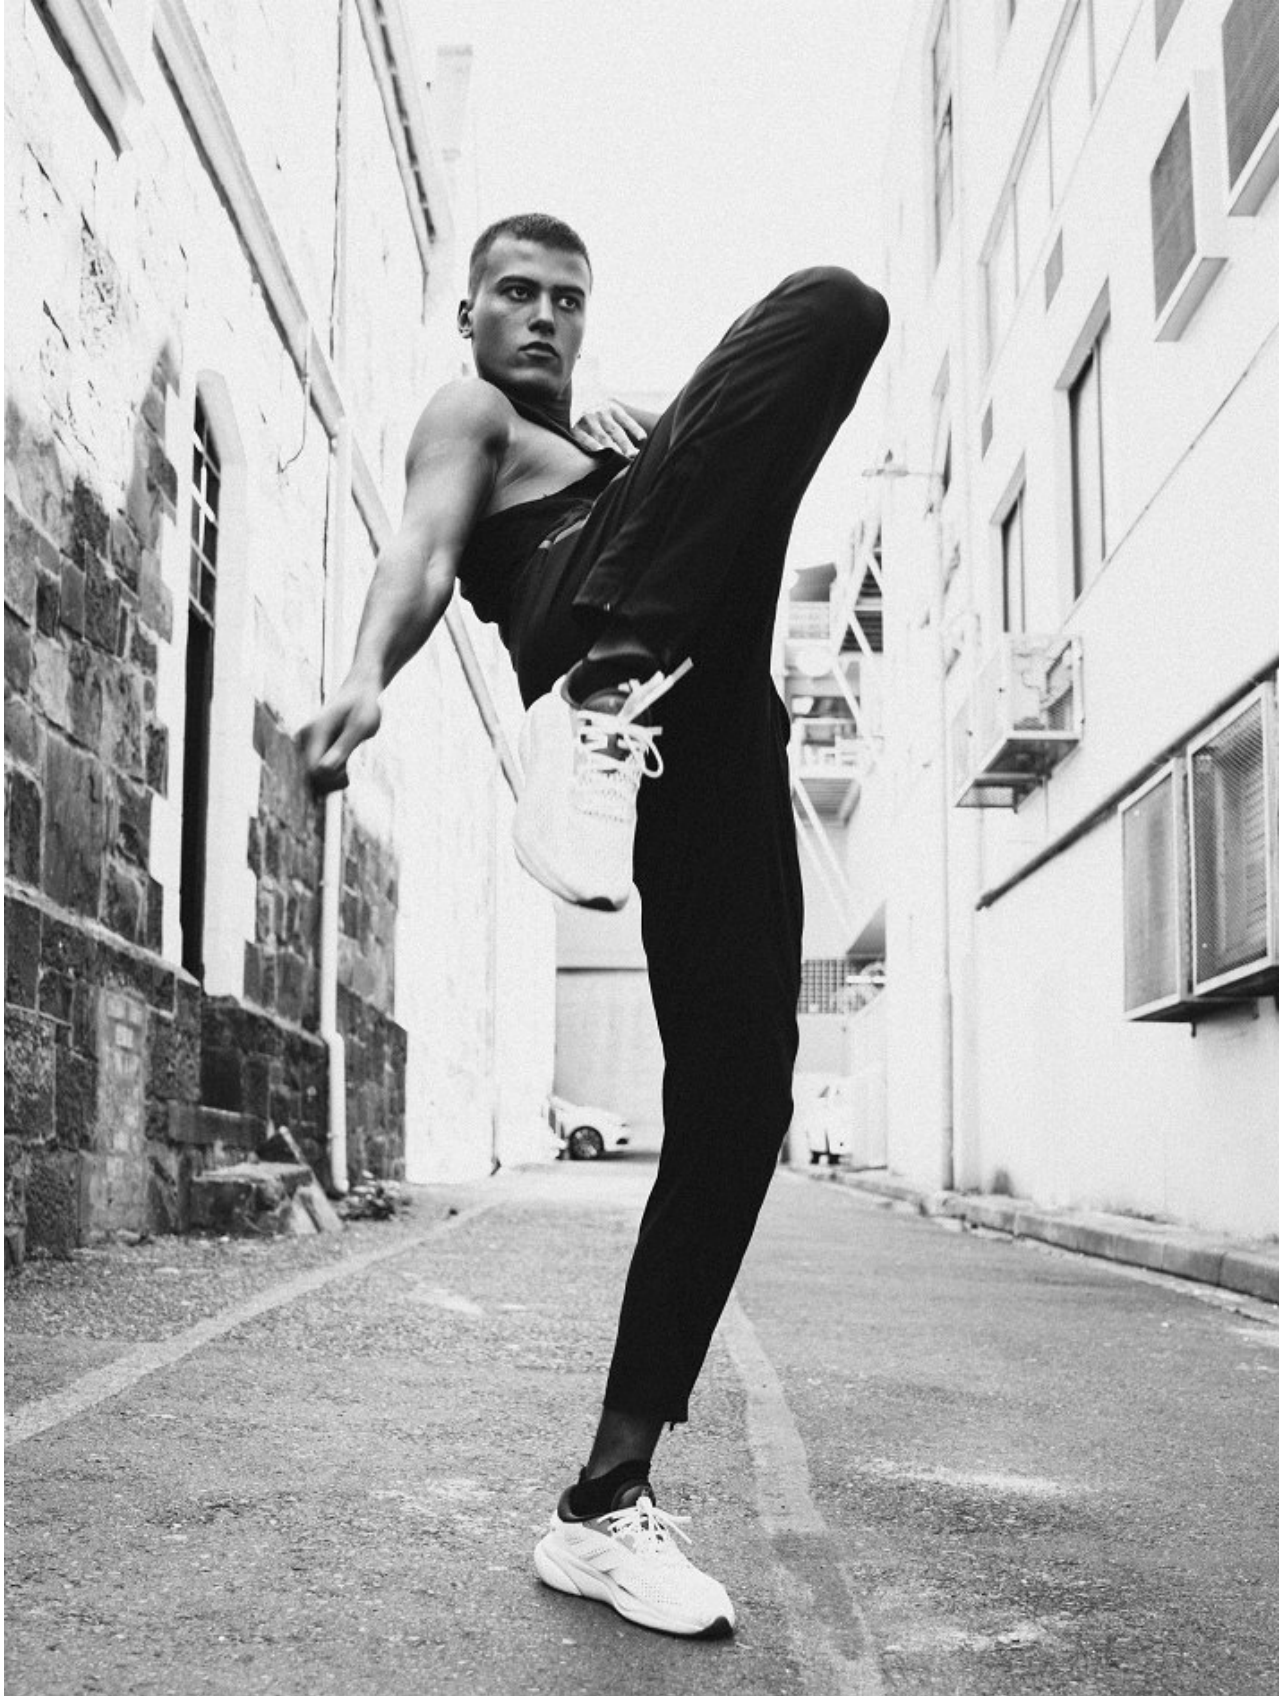

BOSS MODELS

CAPE TOWN

MITO ALHARIANI

Height: 185cm Chest: 100cm Waist: 75cm Suit: 40 R Shoe: 10.5 UK Hair: Brown Eyes: Brown

BOSS MODELS

CAPE TOWN

MITO ALHARIANI

Height: 185cm Chest: 100cm Waist: 75cm Suit: 40 R Shoe: 10.5 UK Hair: Brown Eyes: Brown