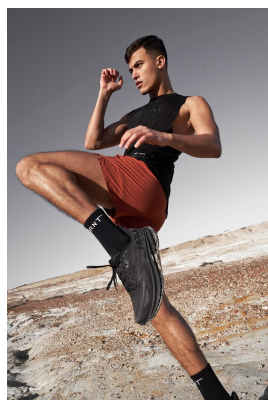

BOSS MODELS

CAPE TOWN

Image: Mito Alhariani represented by Boss Models Cape Town

MITO ALHARIANI

Height: 185cm Chest: 100cm Waist: 75cm Suit: 40 R Shoe: 10.5 UK Hair: Brown Eyes: Brown

BOSS MODELS

CAPE TOWN

MITO ALHARIANI

Height: 185cm Chest: 100cm Waist: 75cm Suit: 40 R Shoe: 10.5 UK Hair: Brown Eyes: Brown