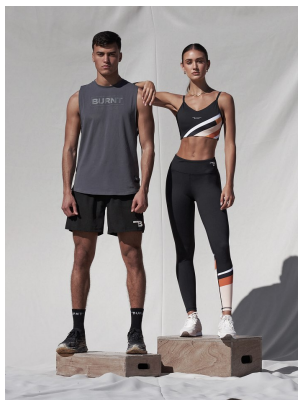

BOSS MODELS

CAPE TOWN

Image: Mito Alhariani represented by Boss Models Cape Town

MITO ALHARIANI

Height: 185cm Chest: 100cm Waist: 75cm Suit: 40 R Shoe: 10.5 UK Hair: Brown Eyes: Brown

BOSS MODELS

CAPE TOWN

MITO ALHARIANI

Height: 185cm Chest: 100cm Waist: 75cm Suit: 40 R Shoe: 10.5 UK Hair: Brown Eyes: Brown