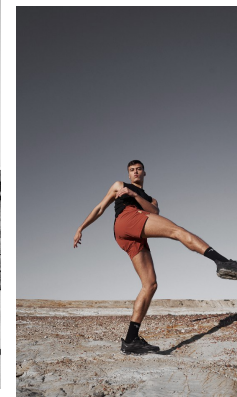

BOSS MODELS

CAPE TOWN

Image: Mito Alhariani represented by Boss Models Cape Town

MITO ALHARIANI

Height: 185cm Chest: 100cm Waist: 75cm Suit: 40 R Shoe: 10.5 UK Hair: Brown Eyes: Brown

BOSS MODELS

CAPE TOWN

MITO ALHARIANI

Height: 185cm Chest: 100cm Waist: 75cm Suit: 40 R Shoe: 10.5 UK Hair: Brown Eyes: Brown