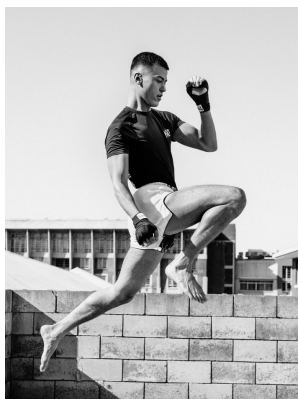

BOSS MODELS

CAPE TOWN

Image: Mito Alhariani represented by Boss Models Cape Town

MITO ALHARIANI

Height: 185cm Chest: 100cm Waist: 75cm Suit: 40 R Shoe: 10.5 UK Hair: Brown Eyes: Brown

BOSS MODELS

CAPE TOWN

MITO ALHARIANI

Height: 185cm Chest: 100cm Waist: 75cm Suit: 40 R Shoe: 10.5 UK Hair: Brown Eyes: Brown