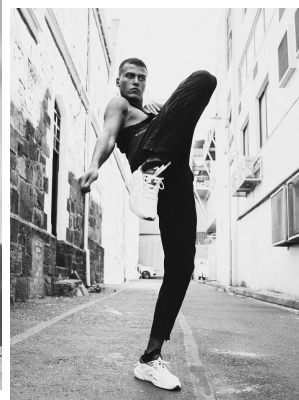

BOSS MODELS

CAPE TOWN

Image: Mito Alhariani represented by Boss Models Cape Town

MITO ALHARIANI

Height: 185cm Chest: 100cm Waist: 75cm Suit: 40 R Shoe: 10.5 UK Hair: Brown Eyes: Brown

BOSS MODELS

CAPE TOWN

MITO ALHARIANI

Height: 185cm Chest: 100cm Waist: 75cm Suit: 40 R Shoe: 10.5 UK Hair: Brown Eyes: Brown