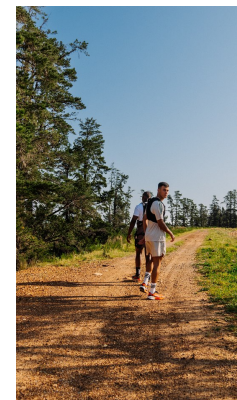

BOSS MODELS

CAPE TOWN

Image: Mito Alhariani represented by Boss Models Cape Town

MITO ALHARIANI

Height: 185cm Chest: 100cm Waist: 75cm Suit: 40 R Shoe: 10.5 UK Hair: Brown Eyes: Brown

BOSS MODELS

CAPE TOWN

MITO ALHARIANI

Height: 185cm Chest: 100cm Waist: 75cm Suit: 40 R Shoe: 10.5 UK Hair: Brown Eyes: Brown