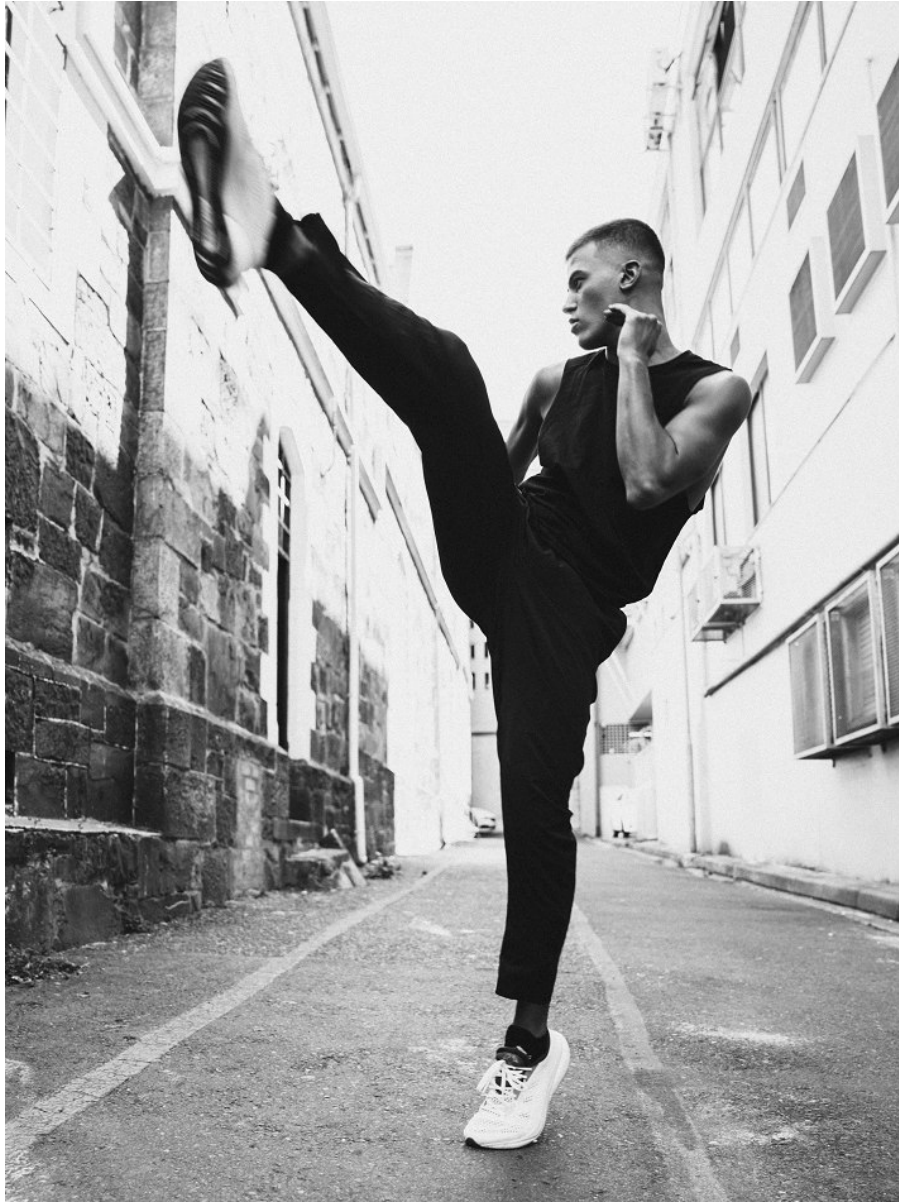

BOSS MODELS

CAPE TOWN

MITO ALHARIANI

Height: 185cm Chest: 100cm Waist: 75cm Suit: 40 R Shoe: 10.5 UK Hair: Brown Eyes: Brown