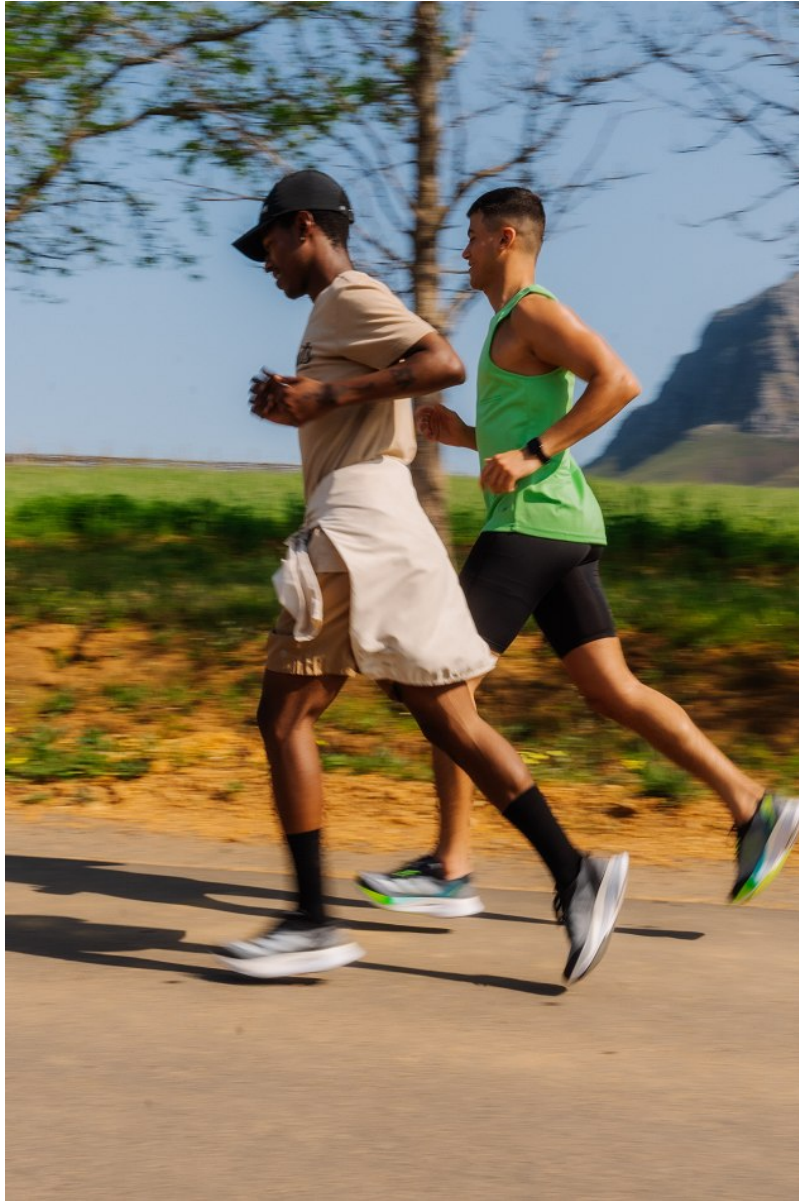

BOSS MODELS

CAPE TOWN

MITO ALHARIANI

Height: 185cm Chest: 100cm Waist: 75cm Suit: 40 R Shoe: 10.5 UK Hair: Brown Eyes: Brown