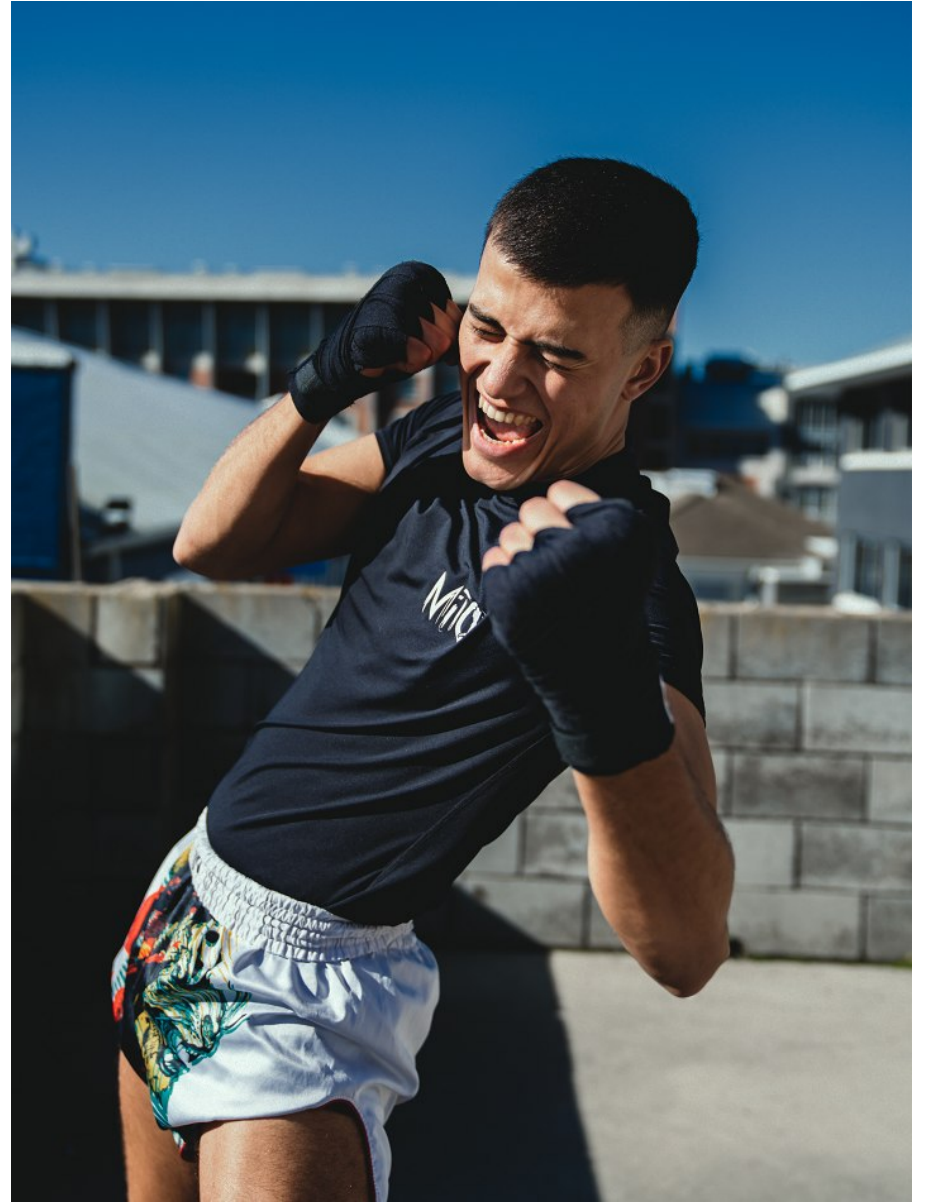

BOSS MODELS

CAPE TOWN

MITO ALHARIANI

Height: 185cm Chest: 100cm Waist: 75cm Suit: 40 R Shoe: 10.5 UK Hair: Brown Eyes: Brown