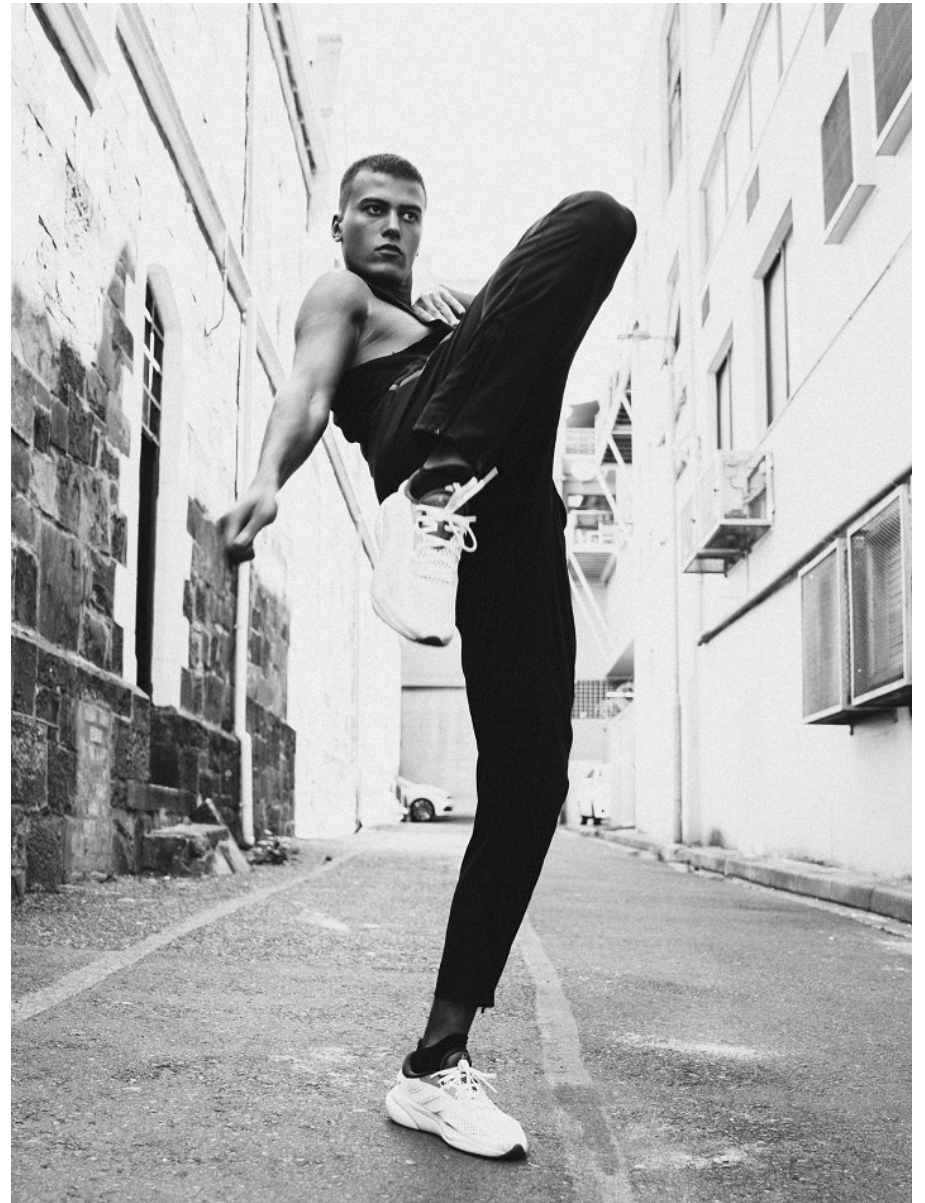

BOSS MODELS

CAPE TOWN

MITO ALHARIANI

Height: 185cm Chest: 100cm Waist: 75cm Suit: 40 R Shoe: 10.5 UK Hair: Brown Eyes: Brown