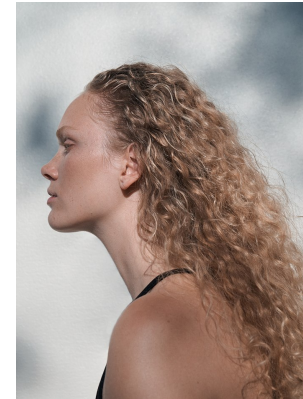

BOSS MODELS

CAPE TOWN

Image: Candice Brink represented by Boss Models Cape Town

CANDICE BRINK

Height: 184cm Bust: 88cm Waist: 67cm Hips: 94cm Shoe: 7 UK Hair: Blonde Eyes: Blue

BOSS MODELS

CAPE TOWN

CANDICE BRINK

Height: 184cm Bust: 88cm Waist: 67cm Hips: 94cm Shoe: 7 UK Hair: Blonde Eyes: Blue