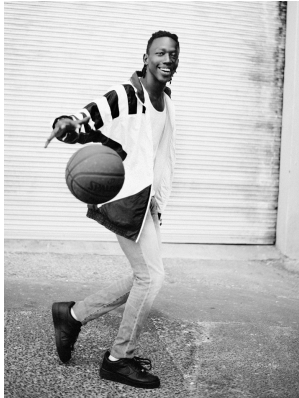

BOSS MODELS

CAPE TOWN

Image: Keletso Mvubelo represented b

Image: Keletso Mvubelo represented by Boss Models Cape Town

KELETSO MVUBELO

Height: 185cm Chest: 95cm Waist: 70cm Suit: 38 R Shoe: 10 UK Hair: Black Eyes: Hazel

BOSS MODELS

CAPE TOWN

Image: Keletso Mvubelo represented by Boss Models Cape Town

KELETSO MVUBELO

Height: 185cm Chest: 95cm Waist: 70cm Suit: 38 R Shoe: 10 UK Hair: Black Eyes: Hazel