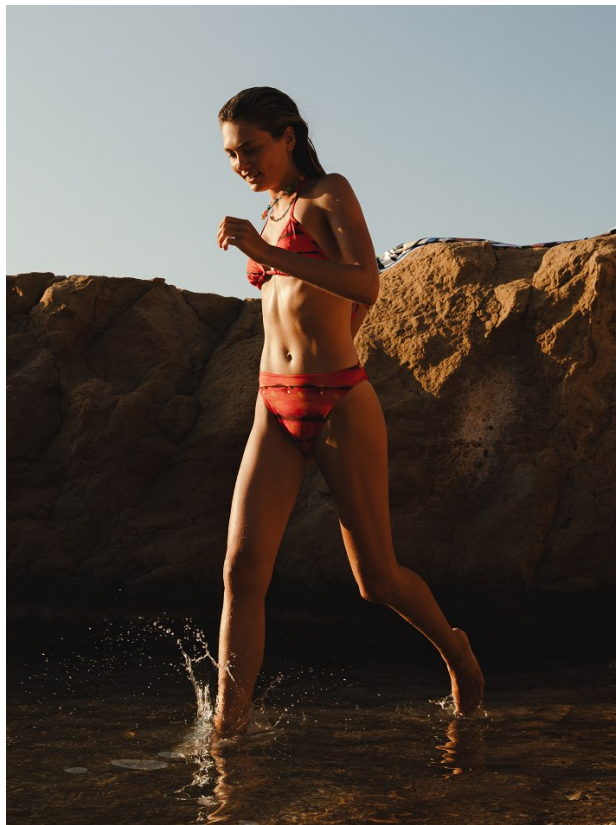

# BOSS MODELS

CAPE TOWN

**SOPHIE MISZEWSKI**

Height: 176cm Bust: 81cm Waist: 62cm Hips: 89cm Shoe: 6 UK Hair: Blonde Eyes: Blue/Green

# BOSS MODELS

CAPE TOWN

SOPHIE MISZEWSKI

Height: 176cm Bust: 81cm Waist: 62cm Hips: 89cm Shoe: 6 UK Hair: Blonde Eyes: Blue/Green

# BOSS MODELS

CAPE TOWN

Image: Sophie Miszewski represented by Boss Models Cape Town

**SOPHIE MISZEWSKI**

Height: 176cm Bust: 81cm Waist: 62cm Hips: 89cm Shoe: 6 UK Hair: Blonde Eyes: Blue/Green