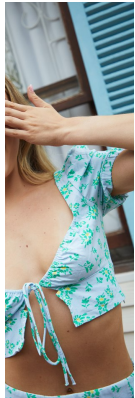

# BOSS MODELS

CAPE TOWN

Image: Sophie Miszewski represented by Boss Models Cape Town

Image: Sophie Miszewski represented by Boss Models C

SOPHIE MISZEWSKI

Height: 176cm Bust: 81cm Waist: 62cm Hips: 89cm Shoe: 6 UK Hair: Blonde Eyes: Blue/Green