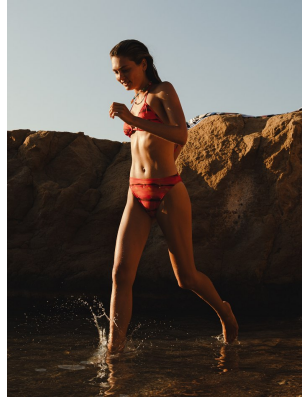

# BOSS MODELS

CAPE TOWN

Image: Sophie Miszewski represented by Boss Models Cape Town

Image: Sophie Miszewski represented by Boss Models C

SOPHIE MISZEWSKI

Height: 176cm Bust: 81cm Waist: 62cm Hips: 89cm Shoe: 6 UK Hair: Blonde Eyes: Blue/Green