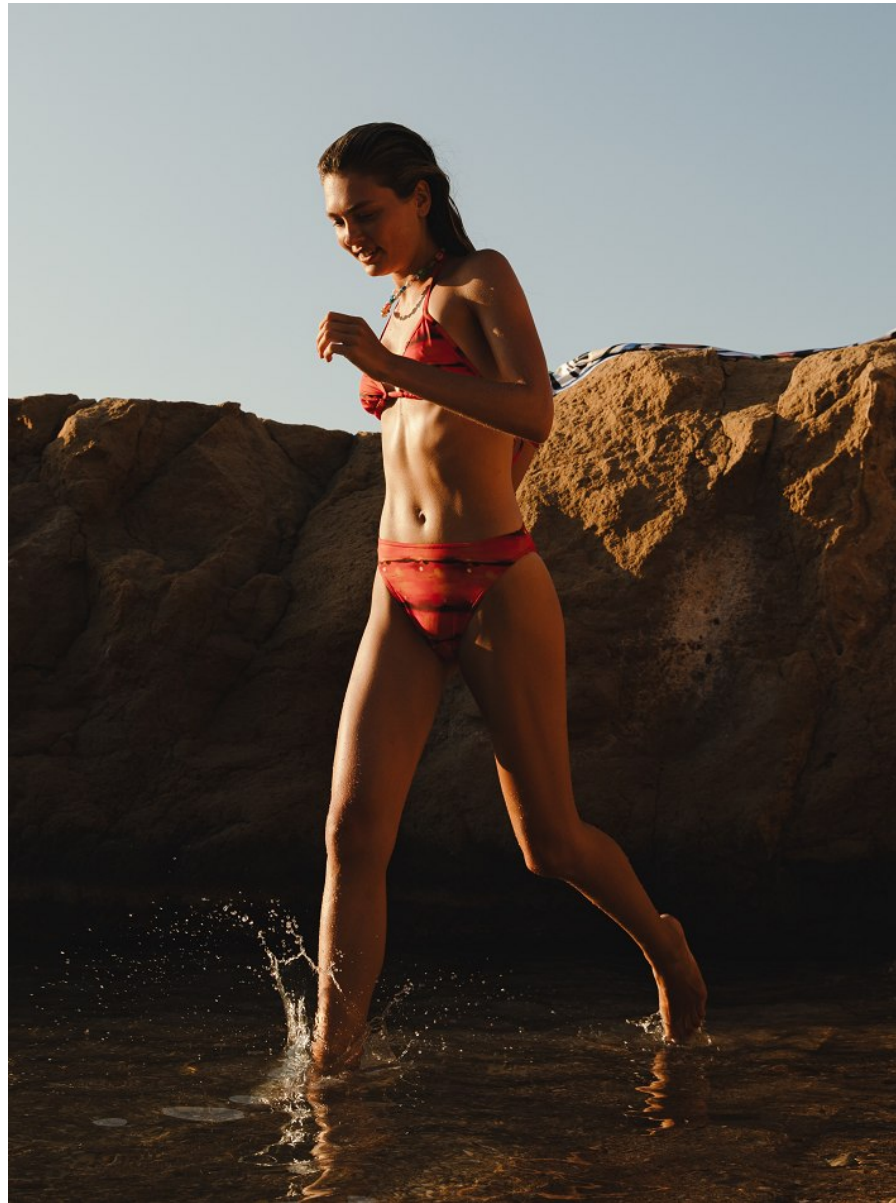

# BOSS MODELS

CAPE TOWN

SOPHIE MISZEWSKI

Height: 176cm Bust: 81cm Waist: 62cm Hips: 89cm Shoe: 6 UK Hair: Blonde Eyes: Blue/Green

# BOSS MODELS

CAPE TOWN

**SOPHIE MISZEWSKI**

Height: 176cm Bust: 81cm Waist: 62cm Hips: 89cm Shoe: 6 UK Hair: Blonde Eyes: Blue/Green