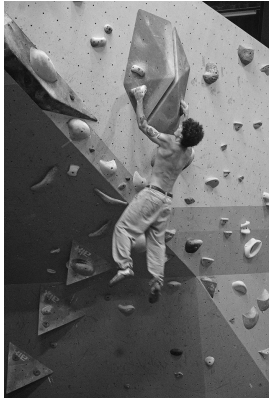

BOSS MODELS

CAPE TOWN

Image: Leo D''alessandro represented by Boss Models Cape Town

Image: Leo D''alessandro represented by Boss Models Cape Town

Image

Image: Leo D''alessandro represented by Boss Models Cape Town

LEO D'ALESSANDRO

Height: 181cm Chest: 98cm Waist: 75cm Suit: 40 R Shoe: 9 UK Hair: Brown Eyes: Brown

BOSS MODELS

CAPE TOWN

Image: Leo D''alessandro represented by Boss Models Cape Town

LEO D'ALESSANDRO

Height: 181cm Chest: 98cm Waist: 75cm Suit: 40 R Shoe: 9 UK Hair: Brown Eyes: Brown