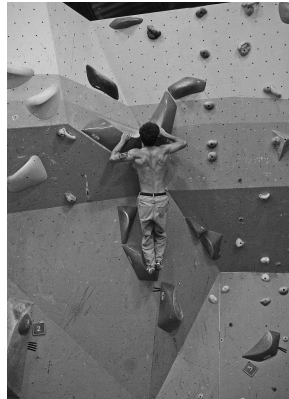

BOSS MODELS

CAPE TOWN

Image: Leo D''alessandro represented by Boss Models Cape Town

Image: Leo D''alessandro represented by Boss Models Cape Town

Image

Image: Leo D''alessandro represented by Boss Models Cape Town

LEO D'ALESSANDRO

Height: 181cm Chest: 98cm Waist: 75cm Suit: 40 R Shoe: 9 UK Hair: Brown Eyes: Brown

BOSS MODELS

CAPE TOWN

Image: Leo D''alessandro represented by Boss Models Cape Town

LEO D'ALESSANDRO

Height: 181cm Chest: 98cm Waist: 75cm Suit: 40 R Shoe: 9 UK Hair: Brown Eyes: Brown