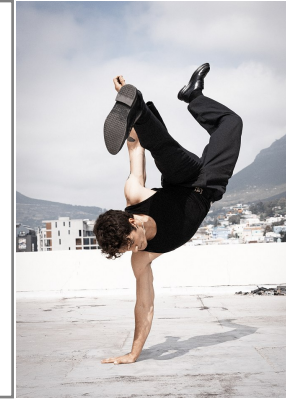

BOSS MODELS

CAPE TOWN

Image: Leo D''alessandro represented by Boss Models Cape Town

Image: Leo D''alessandro represented by Boss Models Cape Town

Image

Image: Leo D''alessandro represented by Boss Models Cape Town

LEO D'ALESSANDRO

Height: 181cm Chest: 98cm Waist: 75cm Suit: 40 R Shoe: 9 UK Hair: Brown Eyes: Brown

BOSS MODELS

CAPE TOWN

Image: Leo D''alessandro represented by Boss Models Cape Town

LEO D'ALESSANDRO

Height: 181cm Chest: 98cm Waist: 75cm Suit: 40 R Shoe: 9 UK Hair: Brown Eyes: Brown