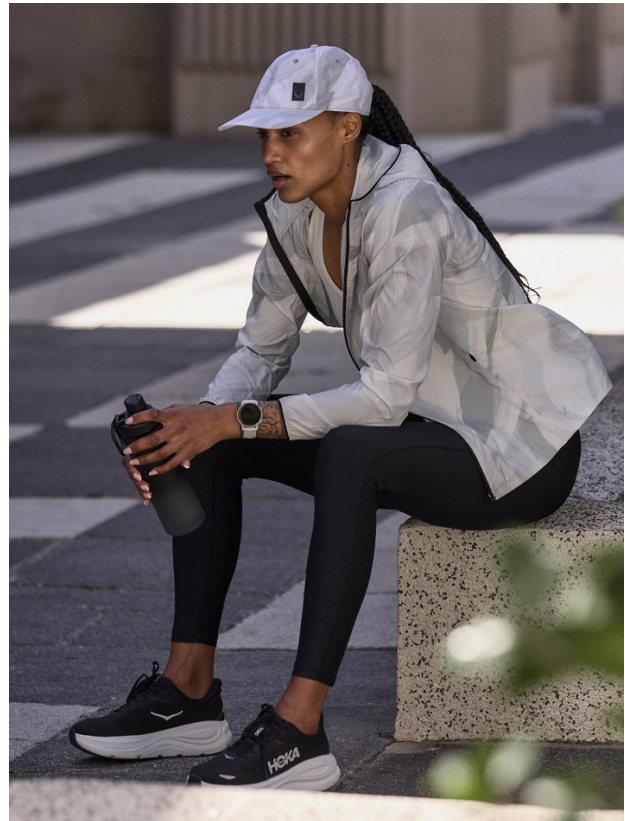

BOSS MODELS

CAPE TOWN

ALEX JAY

Height: 178cm Bust: 83cm Waist: 64cm Hips: 86cm Shoe: 6 UK Hair: Dark Brown Eyes: Dark Brown