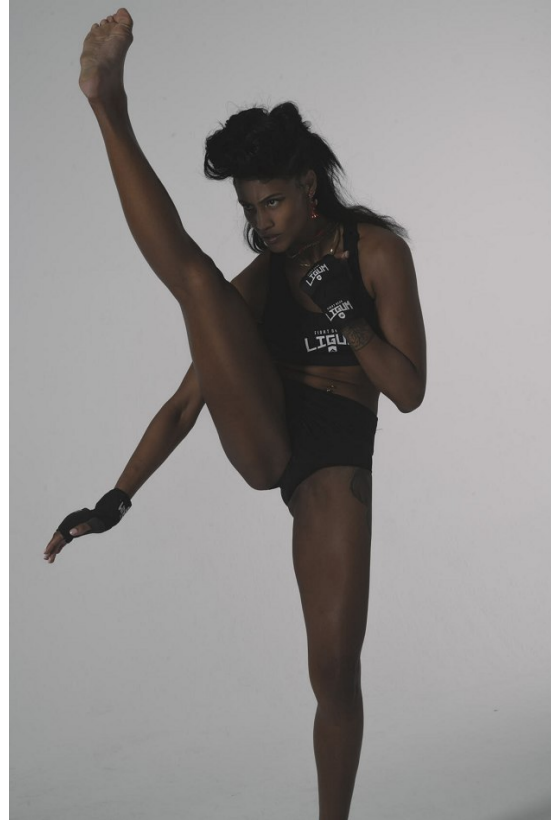

BOSS MODELS

CAPE TOWN

ALEX JAY

Height: 178cm Bust: 88cm Waist: 67cm Hips: 89cm Shoe: 6 UK Hair: Dark Brown Eyes: Dark Brown

BOSS MODELS

CAPE TOWN

Image: Alex Jay represented by Boss Models Cape Town

ALEX JAY

Height: 178cm Bust: 88cm Waist: 67cm Hips: 89cm Shoe: 6 UK Hair: Dark Brown Eyes: Dark Brown

BOSS MODELS

CAPE TOWN

ALEX JAY

Height: 178cm Bust: 88cm Waist: 67cm Hips: 89cm Shoe: 6 UK Hair: Dark Brown Eyes: Dark Brown

BOSS MODELS

CAPE TOWN

Image: Alex Jay represented by Boss Models Cape Town

ALEX JAY

Height: 178cm Bust: 88cm Waist: 67cm Hips: 89cm Shoe: 6 UK Hair: Dark Brown Eyes: Dark Brown

BOSS MODELS

CAPE TOWN

ALEX JAY