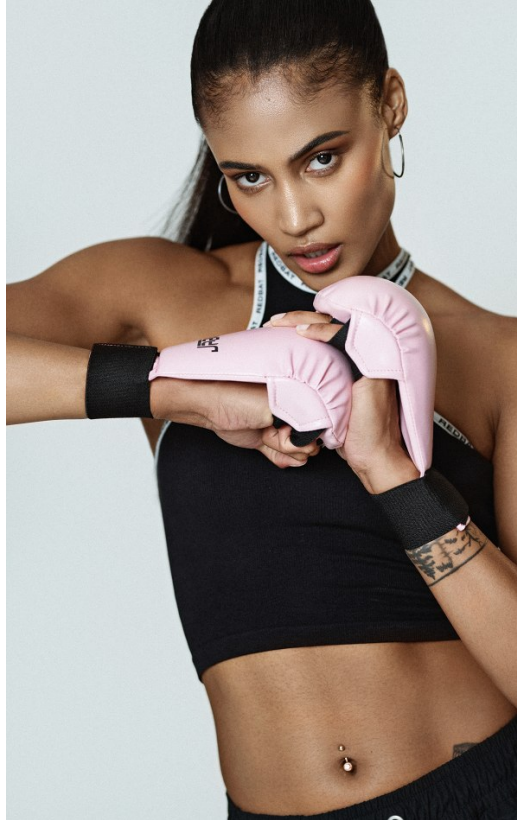

BOSS MODELS

CAPE TOWN

ALEX JAY

Height: 178cm Bust: 88cm Waist: 67cm Hips: 89cm Shoe: 6 UK Hair: Dark Brown Eyes: Dark Brown

BOSS MODELS

CAPE TOWN

Image: Alex Jay represented by Boss Models Cape Town

ALEX JAY

Height: 178cm Bust: 88cm Waist: 67cm Hips: 89cm Shoe: 6 UK Hair: Dark Brown Eyes: Dark Brown

BOSS MODELS

CAPE TOWN

ALEX JAY

Height: 178cm Bust: 88cm Waist: 67cm Hips: 89cm Shoe: 6 UK Hair: Dark Brown Eyes: Dark Brown

BOSS MODELS

CAPE TOWN

Image: Alex Jay represented by Boss Models Cape Town

ALEX JAY

Height: 178cm Bust: 88cm Waist: 67cm Hips: 89cm Shoe: 6 UK Hair: Dark Brown Eyes: Dark Brown

BOSS MODELS

CAPE TOWN

ALEX JAY