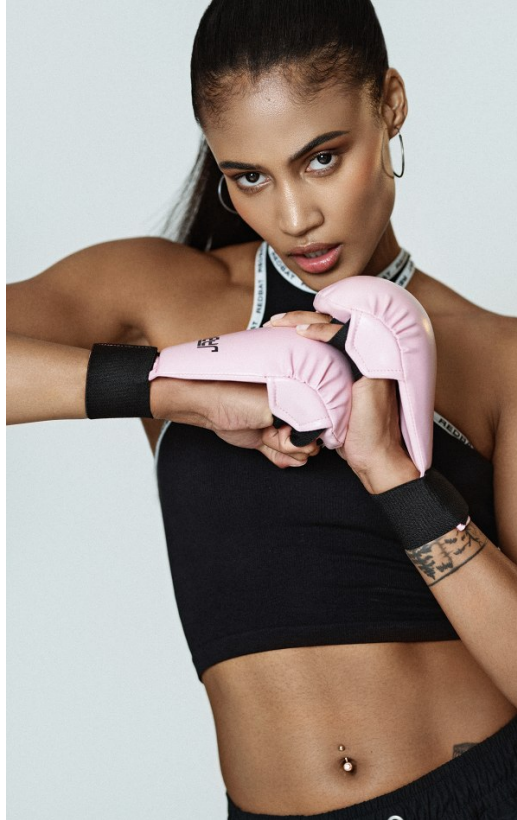

BOSS MODELS

CAPE TOWN

ALEX JAY

Height: 178cm Bust: 83cm Waist: 64cm Hips: 86cm Shoe: 6 UK Hair: Dark Brown Eyes: Dark Brown

BOSS MODELS

CAPE TOWN

Image: Alex Jay represented by Boss Models Cape Town

ALEX JAY

Height: 178cm Bust: 83cm Waist: 64cm Hips: 86cm Shoe: 6 UK Hair: Dark Brown Eyes: Dark Brown

BOSS MODELS

CAPE TOWN

ALEX JAY

Height: 178cm Bust: 83cm Waist: 64cm Hips: 86cm Shoe: 6 UK Hair: Dark Brown Eyes: Dark Brown

BOSS MODELS

CAPE TOWN

ALEX JAY

Height: 178cm Bust: 83cm Waist: 64cm Hips: 86cm Shoe: 6 UK Hair: Dark Brown Eyes: Dark Brown

BOSS MODELS

CAPE TOWN

ALEX JAY

Height: 178cm Bust: 83cm Waist: 64cm Hips: 86cm Shoe: 6 UK Hair: Dark Brown Eyes: Dark Brown