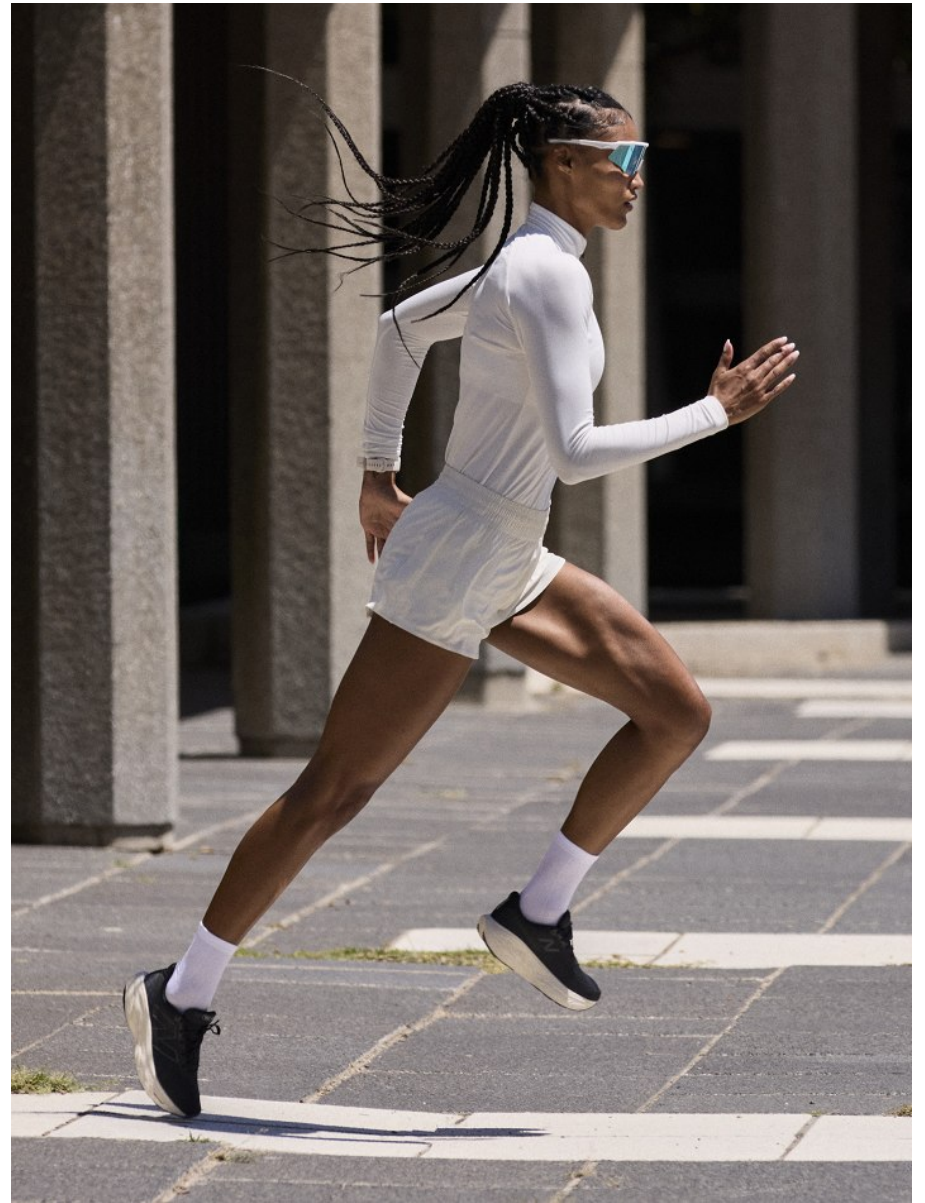

BOSS MODELS

CAPE TOWN

ALEX JAY

Height: 178cm Bust: 83cm Waist: 64cm Hips: 86cm Shoe: 6 UK Hair: Dark Brown Eyes: Dark Brown

BOSS MODELS

CAPE TOWN

ALEX JAY

Height: 178cm Bust: 83cm Waist: 64cm Hips: 86cm Shoe: 6 UK Hair: Dark Brown Eyes: Dark Brown

BOSS MODELS

CAPE TOWN

ALEX JAY

Height: 178cm Bust: 83cm Waist: 64cm Hips: 86cm Shoe: 6 UK Hair: Dark Brown Eyes: Dark Brown

BOSS MODELS

CAPE TOWN

Image: Alex Jay represented by Boss Models Cape Town

ALEX JAY