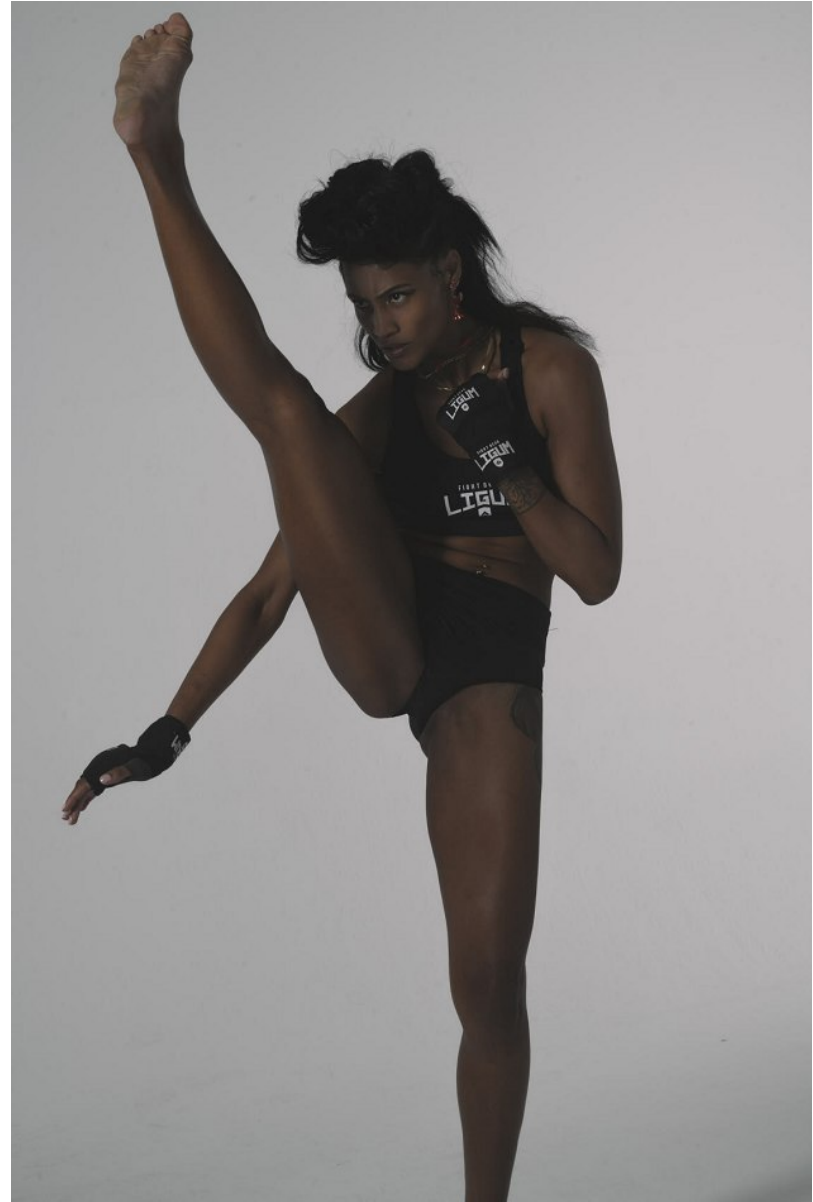

BOSS MODELS

CAPE TOWN

ALEX JAY

Height: 178cm Bust: 88cm Waist: 67cm Hips: 89cm Shoe: 6 UK Hair: Dark Brown Eyes: Dark Brown