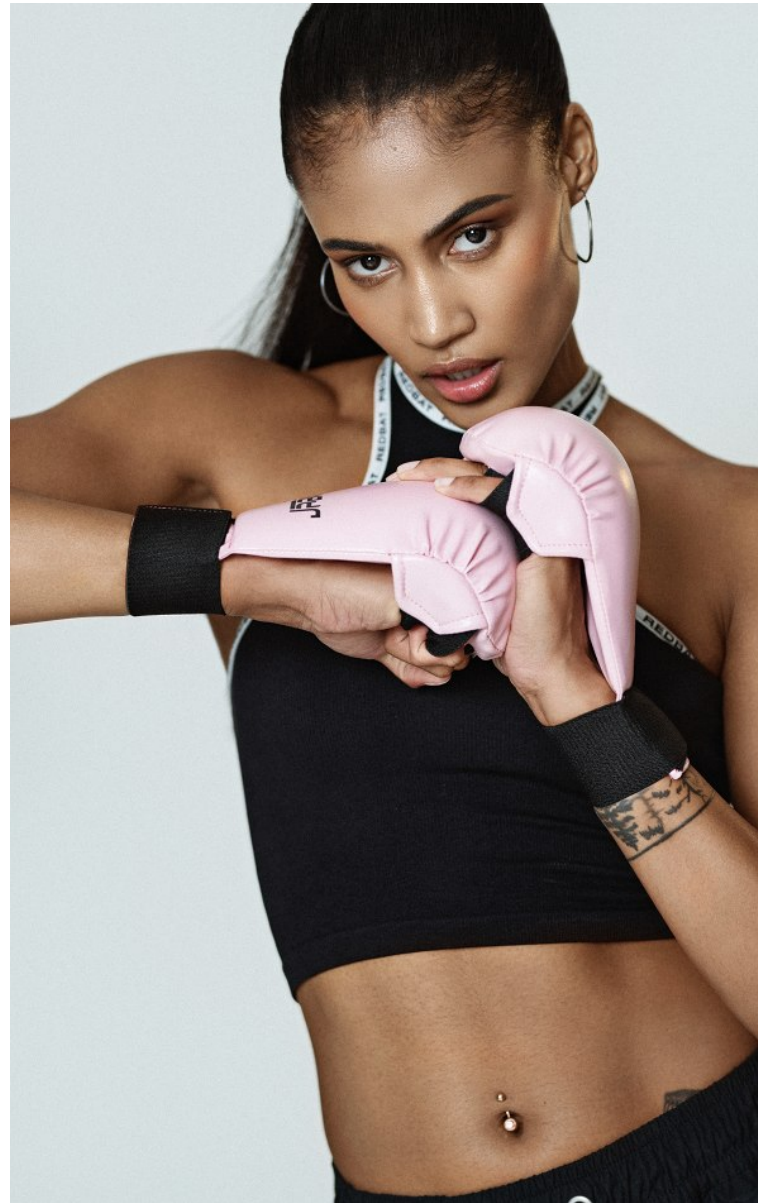

BOSS MODELS

CAPE TOWN

ALEX JAY

Height: 178cm Bust: 88cm Waist: 67cm Hips: 89cm Shoe: 6 UK Hair: Dark Brown Eyes: Dark Brown

BOSS MODELS

CAPE TOWN

ALEX JAY

Height: 178cm Bust: 88cm Waist: 67cm Hips: 89cm Shoe: 6 UK Hair: Dark Brown Eyes: Dark Brown

BOSS MODELS

CAPE TOWN

Image: Alex Jay represented by Boss Models Cape Town

ALEX JAY

Height: 178cm Bust: 88cm Waist: 67cm Hips: 89cm Shoe: 6 UK Hair: Dark Brown Eyes: Dark Brown

BOSS MODELS

CAPE TOWN

ALEX JAY

Height: 178cm Bust: 88cm Waist: 67cm Hips: 89cm Shoe: 6 UK Hair: Dark Brown Eyes: Dark Brown

BOSS MODELS

CAPE TOWN

ALEX JAY

Height: 178cm Bust: 88cm Waist: 67cm Hips: 89cm Shoe: 6 UK Hair: Dark Brown Eyes: Dark Brown

BOSS MODELS

CAPE TOWN

ALEX JAY

Height: 178cm Bust: 88cm Waist: 67cm Hips: 89cm Shoe: 6 UK Hair: Dark Brown Eyes: Dark Brown

BOSS MODELS

CAPE TOWN

Image: Alex Jay represented by Boss Models Cape Town

ALEX JAY