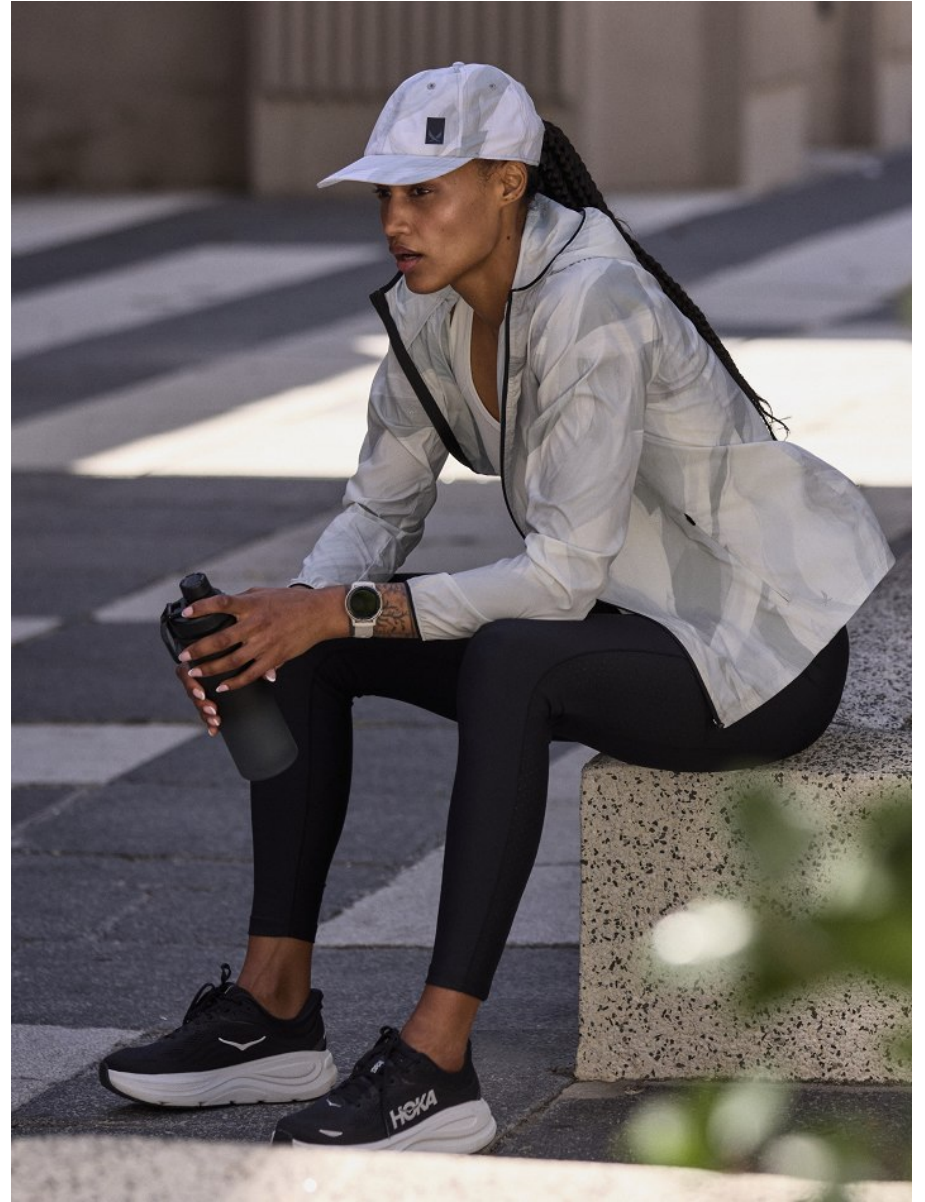

BOSS MODELS

CAPE TOWN

ALEX JAY

Height: 178cm Bust: 83cm Waist: 64cm Hips: 86cm Shoe: 6 UK Hair: Dark Brown Eyes: Dark Brown