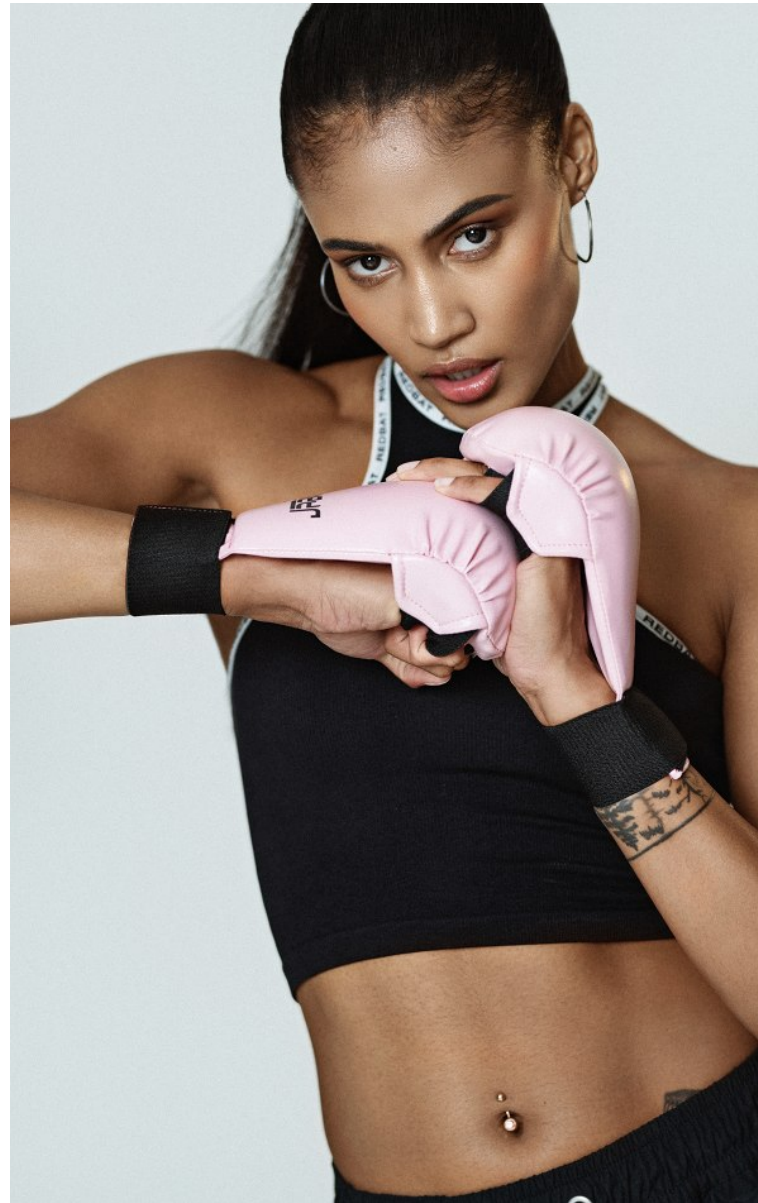

BOSS MODELS

CAPE TOWN

ALEX JAY

Height: 178cm Bust: 83cm Waist: 64cm Hips: 86cm Shoe: 6 UK Hair: Dark Brown Eyes: Dark Brown