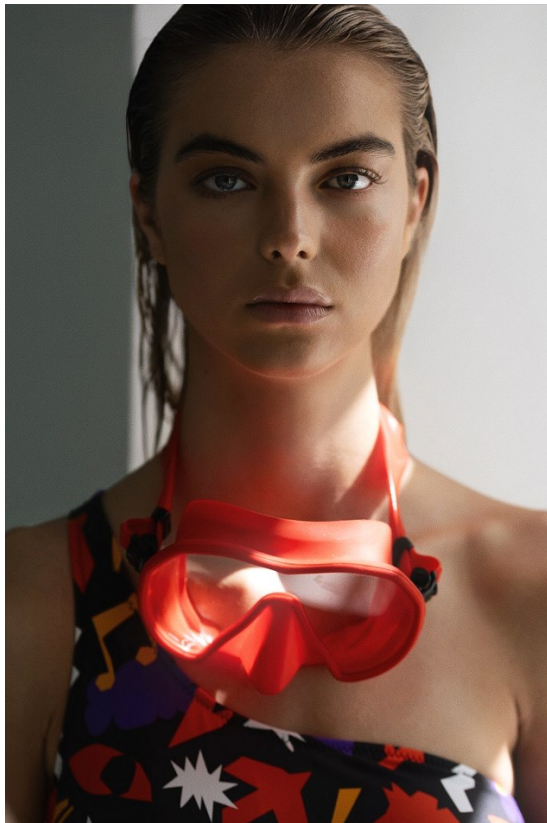

# BOSS MODELS

CAPE TOWN

**GEMMA DONNELLY**

Height: 178cm Bust: 77cm Waist: 58cm Hips: 89cm Shoe: 6 UK Hair: Blonde Eyes: Blue

# BOSS MODELS

CAPE TOWN

GEMMA DONNELLY

Height: 178cm Bust: 77cm Waist: 58cm Hips: 89cm Shoe: 6 UK Hair: Blonde Eyes: Blue

# BOSS MODELS

CAPE TOWN

Image: Gemma Donnelly represented by Boss Models Cape Town

GEMMA DONNELLY

Height: 178cm Bust: 77cm Waist: 58cm Hips: 89cm Shoe: 6 UK Hair: Blonde Eyes: Blue