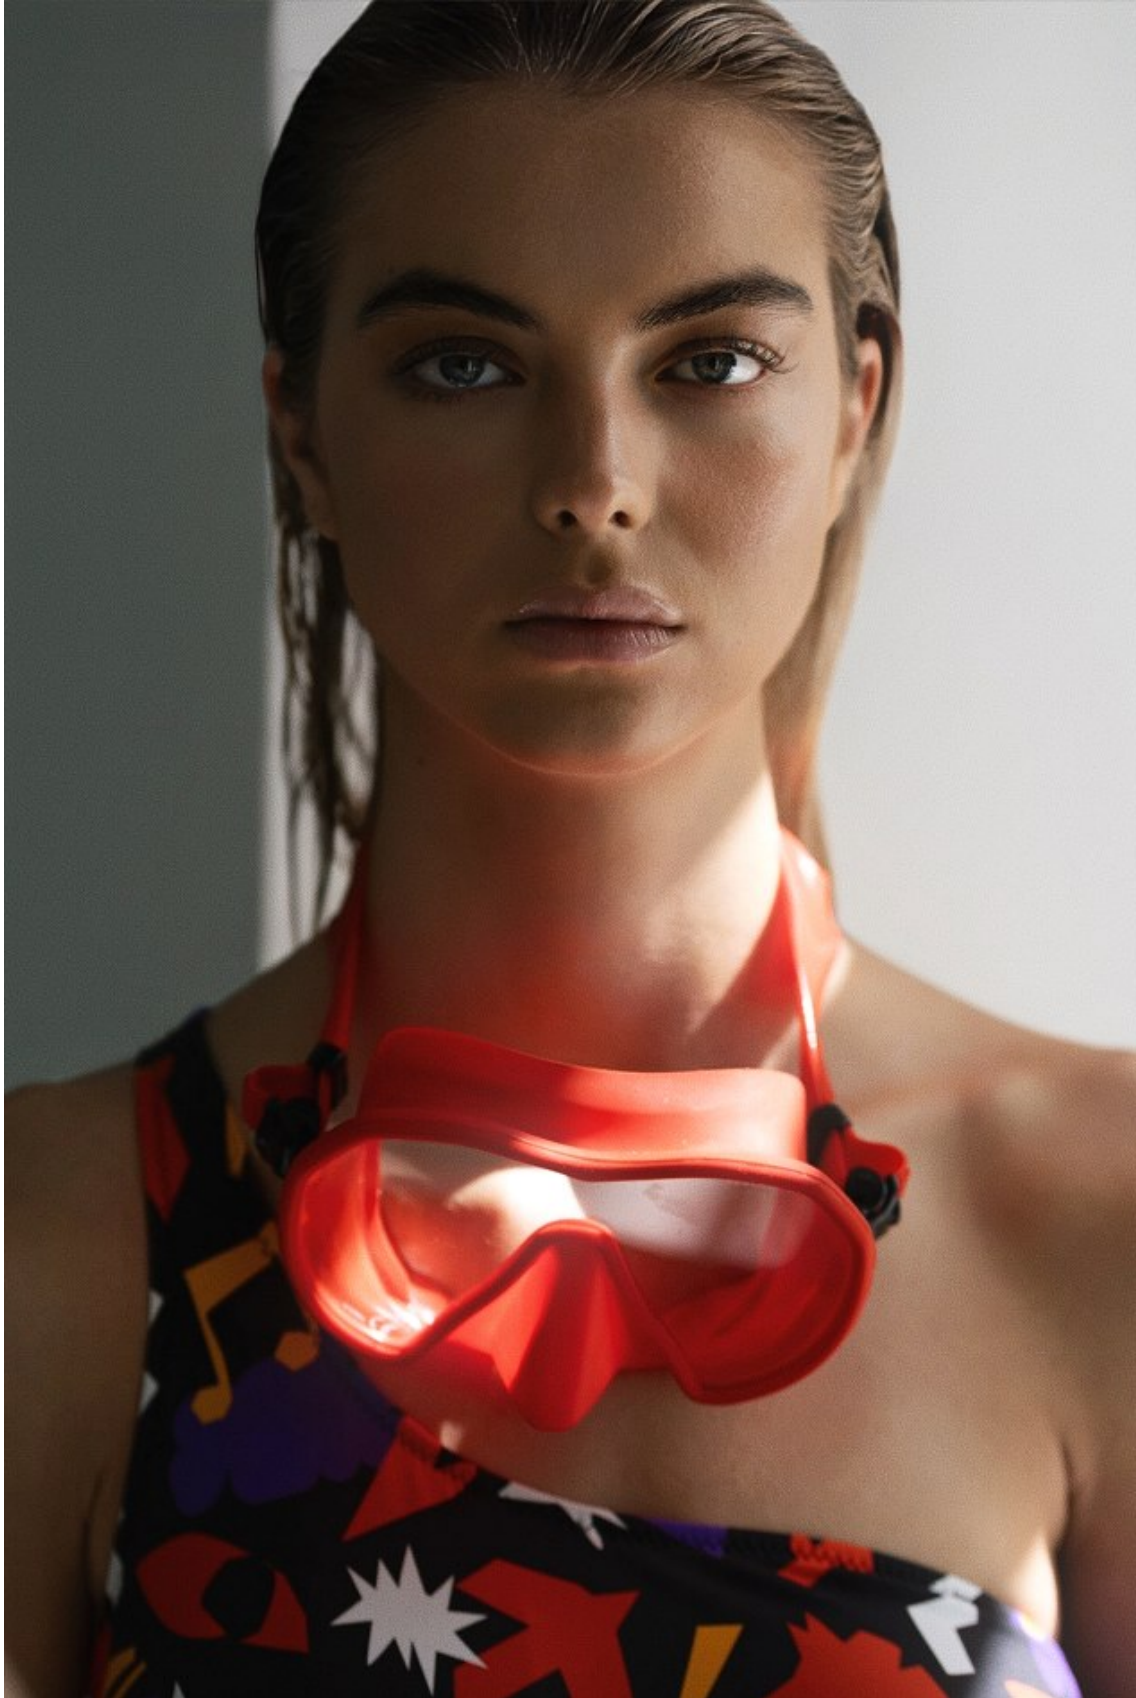

BOSS MODELS

CAPE TOWN

Image: Gemma Donnelly represented by Boss Models Cape Town

GEMMA DONNELLY

Height: 178cm Bust: 77cm Waist: 58cm Hips: 89cm Shoe: 6 UK Hair: Blonde Eyes: Blue

BOSS MODELS

CAPE TOWN

GEMMA DONNELLY