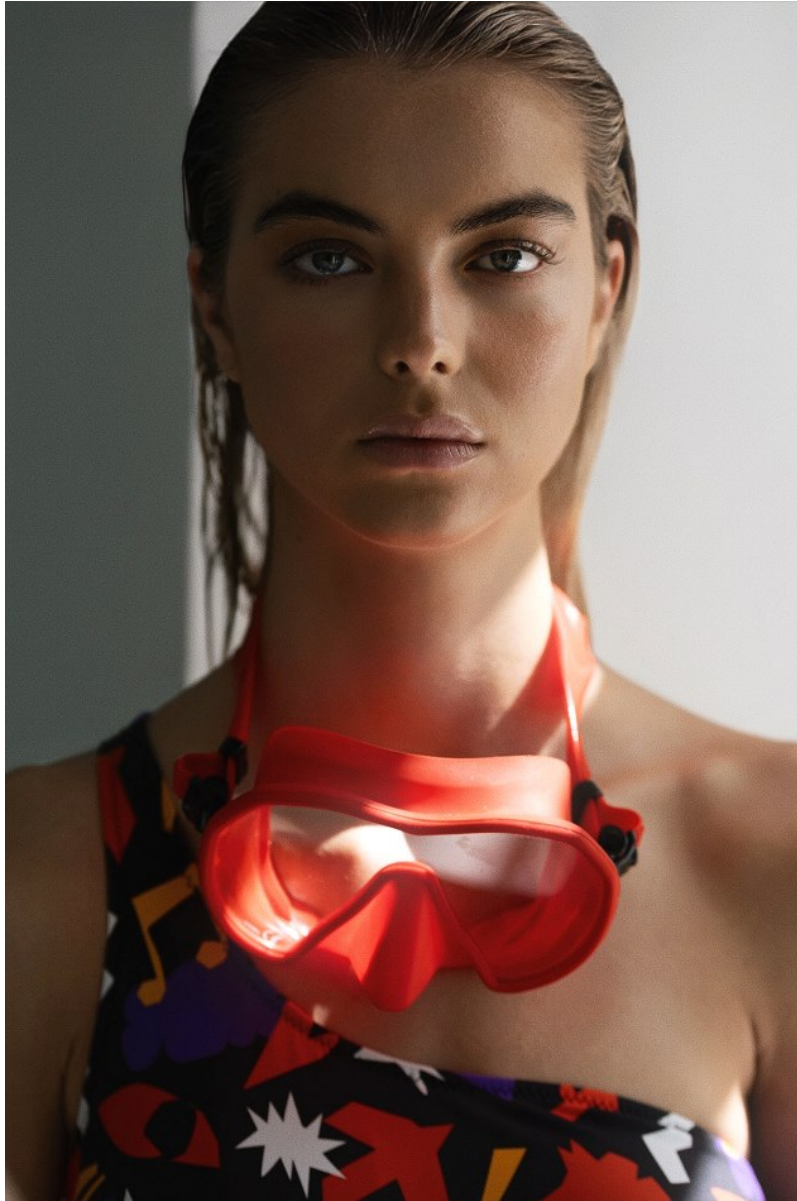

BOSS MODELS

CAPE TOWN

Image: Gemma Donnelly represented by Boss Models Cape Town

GEMMA DONNELLY

Height: 178cm Bust: 77cm Waist: 58cm Hips: 89cm Shoe: 6 UK Hair: Blonde Eyes: Blue

BOSS MODELS

CAPE TOWN

GEMMA DONNELLY