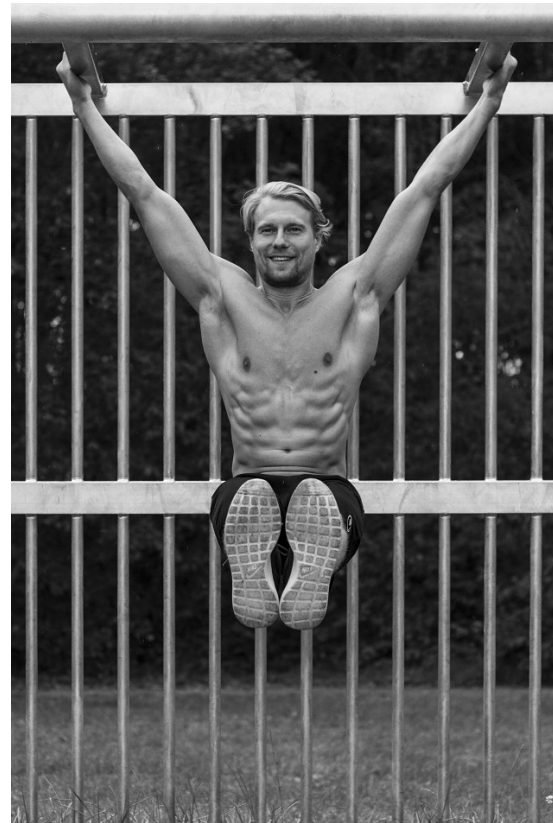

BOSS MODELS

CAPE TOWN

CHRISTIAN BECKER

Height: 184cm Chest: 101cm Waist: 80cm Suit: 40 R Shoe: 10 UK Hair: Blonde Eyes: Blue

BOSS MODELS

CAPE TOWN

Image: Christian Becker represented by Boss Models Cape Town

CHRISTIAN BECKER

Height: 184cm Chest: 101cm Waist: 80cm Suit: 40 R Shoe: 10 UK Hair: Blonde Eyes: Blue

BOSS MODELS

CAPE TOWN

Image: Christian Becker represented by Boss Models Cape Town

CHRISTIAN BECKER

Height: 184cm Chest: 101cm Waist: 80cm Suit: 40 R Shoe: 10 UK Hair: Blonde Eyes: Blue

BOSS MODELS

CAPE TOWN

Image: Christian Becker represented by Boss Models Cape Town

CHRISTIAN BECKER

Height: 184cm Chest: 101cm Waist: 80cm Suit: 40 R Shoe: 10 UK Hair: Blonde Eyes: Blue