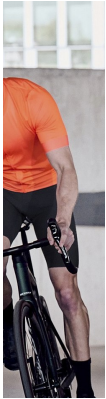

BOSS MODELS

CAPE TOWN

Image: Christian Becker represented by Boss Models Cape Tow

Image: Christian Becker represented by Boss Models Cape Tow

Image: Christian Becker represented by Boss Models Cape Town

Image: Christian Becker 1

CHRISTIAN BECKER

Height: 184cm Chest: 101cm Waist: 80cm Suit: 40 R Shoe: 10 UK Hair: Blonde Eyes: Blue

BOSS MODELS

CAPE TOWN

Image: Christian Becker represented by Boss Models Cape Town

CHRISTIAN BECKER

Height: 184cm Chest: 101cm Waist: 80cm Suit: 40 R Shoe: 10 UK Hair: Blonde Eyes: Blue