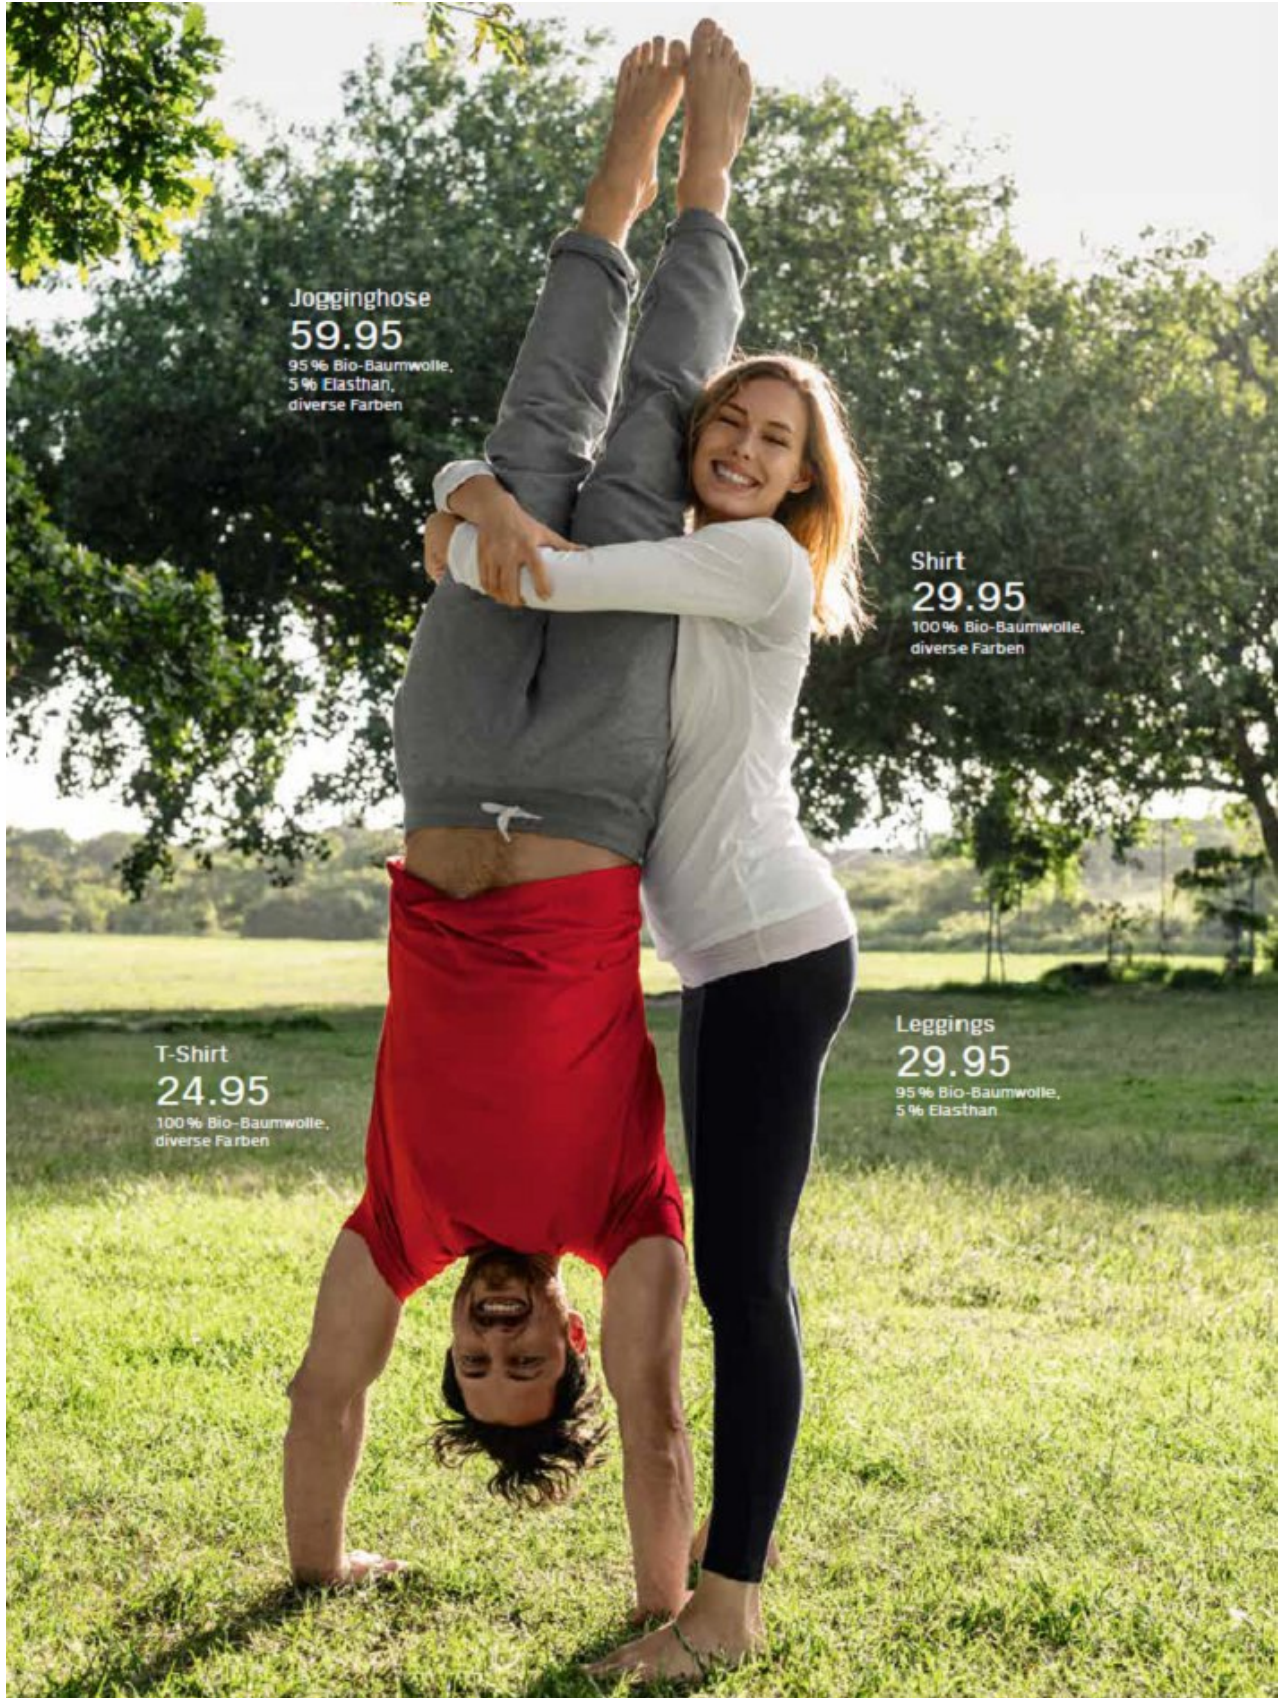

BOSS MODELS

CAPE TOWN

Jogginghose

59.95

95% Bio-Baumwolle,
5% Elasthan,
diverse Farben

Shirt

29.95

100% Bio-Baumwolle,
diverse Farben

T-Shirt

24.95

100% Bio-Baumwolle,
diverse Farben

Leggings

29.95

95% Bio-Baumwolle,
5% Elasthan

TYRON HATCH

Height: 186cm Chest: 107cm Waist: 85cm Suit: 42 R Shoe: 10 UK Hair: Brown Eyes: Brown