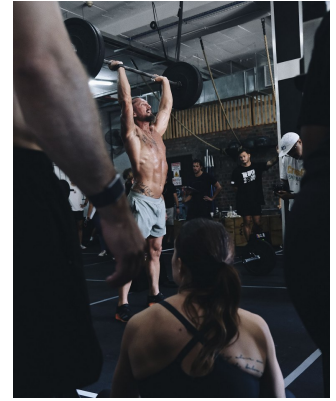

BOSS MODELS

CAPE TOWN

Image: Tyron Hatch represented by Boss Models Cape Town

TYRON HATCH

Height: 186cm Chest: 107cm Waist: 85cm Suit: 42 R Shoe: 10 UK Hair: Brown Eyes: Brown

BOSS MODELS

CAPE TOWN

TYRON HATCH

Height: 186cm Chest: 107cm Waist: 85cm Suit: 42 R Shoe: 10 UK Hair: Brown Eyes: Brown