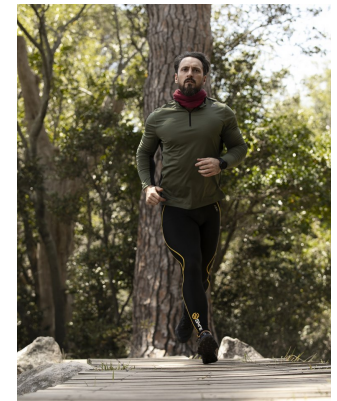

BOSS MODELS

CAPE TOWN

Image: Tyron Hatch represented by Boss Models Cape Town

TYRON HATCH

Height: 186cm Chest: 107cm Waist: 85cm Suit: 42 R Shoe: 10 UK Hair: Brown Eyes: Brown

BOSS MODELS

CAPE TOWN

TYRON HATCH

Height: 186cm Chest: 107cm Waist: 85cm Suit: 42 R Shoe: 10 UK Hair: Brown Eyes: Brown