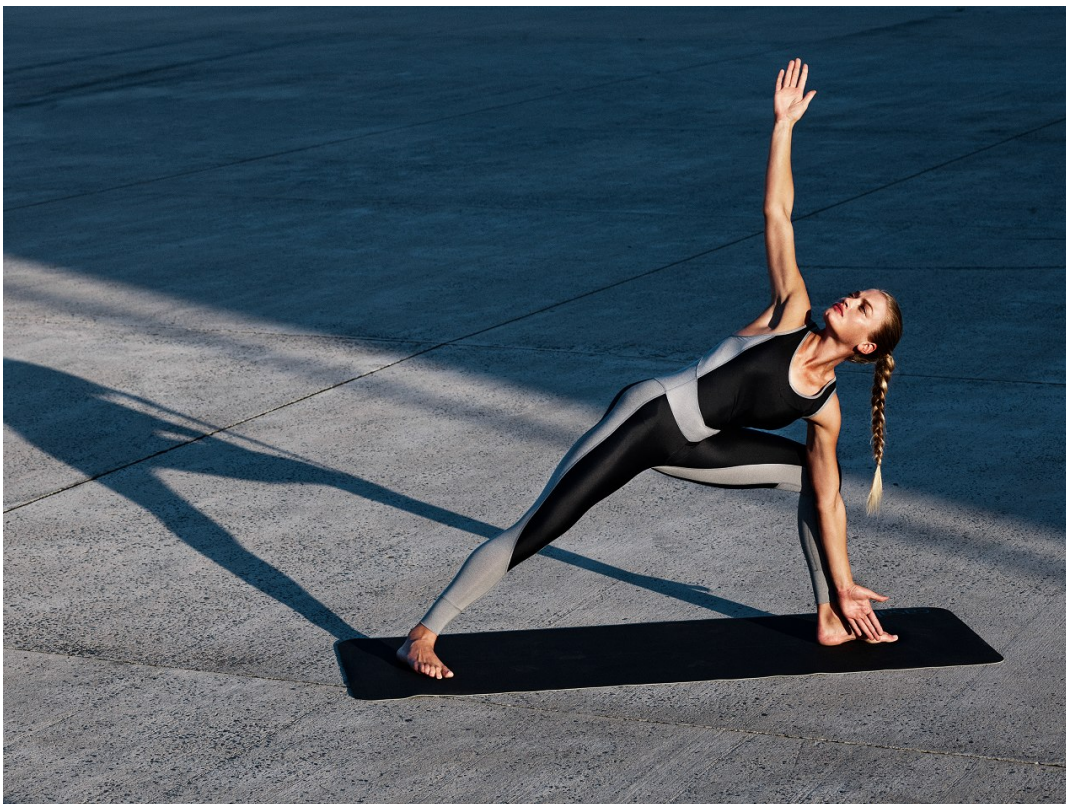

BOSS MODELS

CAPE TOWN

CANDICE JOLLIFFE

Height: 177cm Bust: 81cm Waist: 64cm Hips: 92cm Shoe: 6 UK Hair: Blonde Eyes: Blue/Green

BOSS MODELS

CAPE TOWN

CANDICE JOLLIFFE

Height: 177cm Bust: 81cm Waist: 64cm Hips: 92cm Shoe: 6 UK Hair: Blonde Eyes: Blue/Green