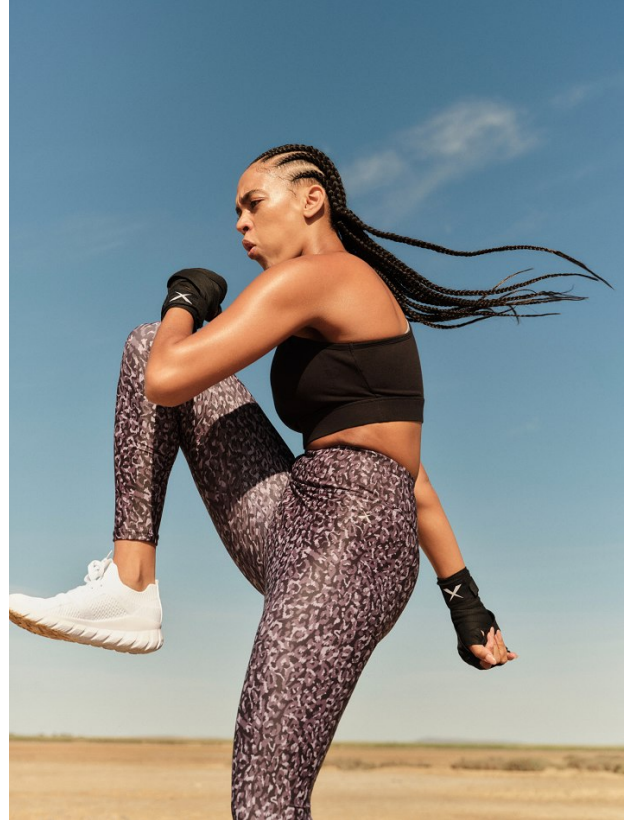

BOSS MODELS

CAPE TOWN

SIMONE THEUNISSEN

Height: 170cm Bust: 86cm Waist: 68cm Hips: 100cm Shoe: 5 UK Hair: Brown Eyes: Brown