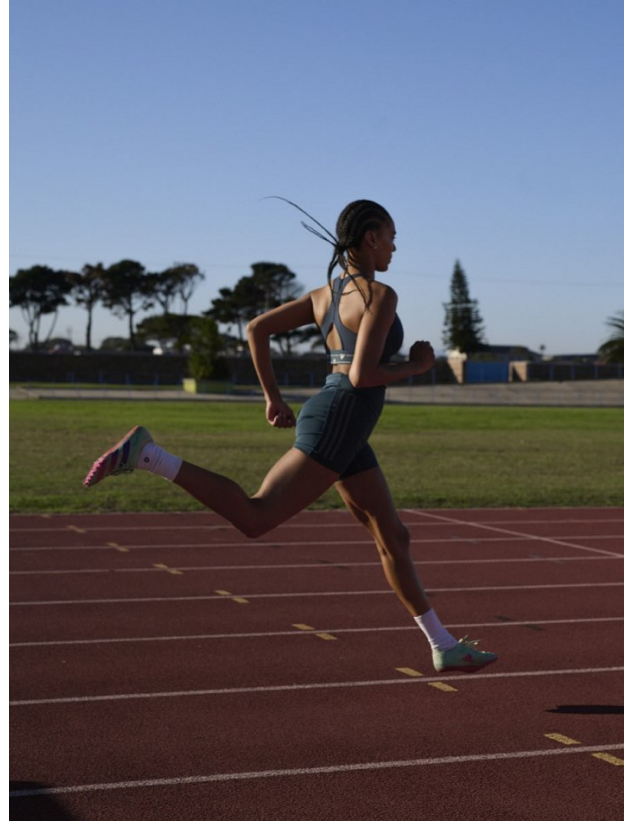

BOSS MODELS

CAPE TOWN

Image: Simone Theunissen represented by Boss Models Cape Town

SIMONE THEUNISSEN

Height: 170cm Bust: 86cm Waist: 68cm Hips: 100cm Shoe: 5 UK Hair: Brown Eyes: Brown

BOSS MODELS

CAPE TOWN

Image: Simone Theunissen represented by Boss Models Cape Town

SIMONE THEUNISSEN

Height: 170cm Bust: 86cm Waist: 68cm Hips: 100cm Shoe: 5 UK Hair: Brown Eyes: Brown

BOSS MODELS

CAPE TOWN

SIMONE THEUNISSEN

Height: 170cm Bust: 86cm Waist: 68cm Hips: 100cm Shoe: 5 UK Hair: Brown Eyes: Brown