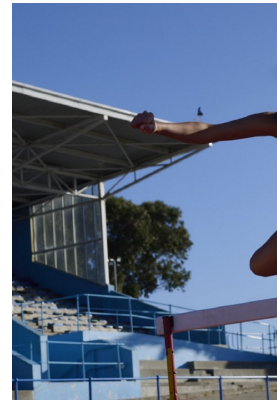

# BOSS MODELS

CAPE TOWN

ge: Simone Theunissen represented by Boss Models Cape Town

Image: Simone Theunissen represented l

## SIMONE THEUNISSEN

Height: 170cm Bust: 86cm Waist: 68cm Hips: 100cm Shoe: 5 UK Hair: Brown Eyes: Brown