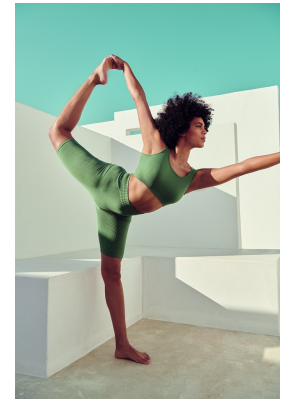

# BOSS MODELS

CAPE TOWN

ge: Simone Theunissen represented by Boss Models Cape Town

Image: Simone Theunissen represented l

## SIMONE THEUNISSEN

Height: 170cm Bust: 86cm Waist: 68cm Hips: 100cm Shoe: 5 UK Hair: Brown Eyes: Brown