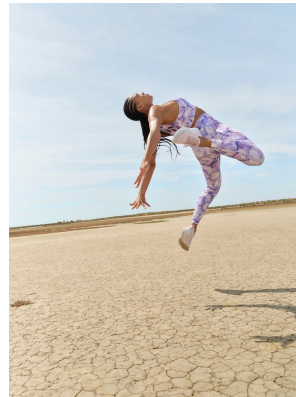

## SIMONE THEUNISSEN

Height: 170cm Bust: 86cm Waist: 68cm Hips: 100cm Shoe: 5 UK Hair: Brown Eyes: Brown