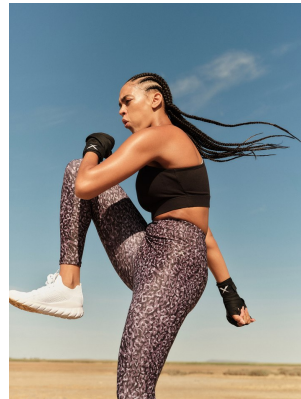

# BOSS MODELS

CAPE TOWN

ge: Simone Theunissen represented by Boss Models Cape Town

Image: Simone Theunissen represented l

## SIMONE THEUNISSEN

Height: 170cm Bust: 86cm Waist: 68cm Hips: 100cm Shoe: 5 UK Hair: Brown Eyes: Brown