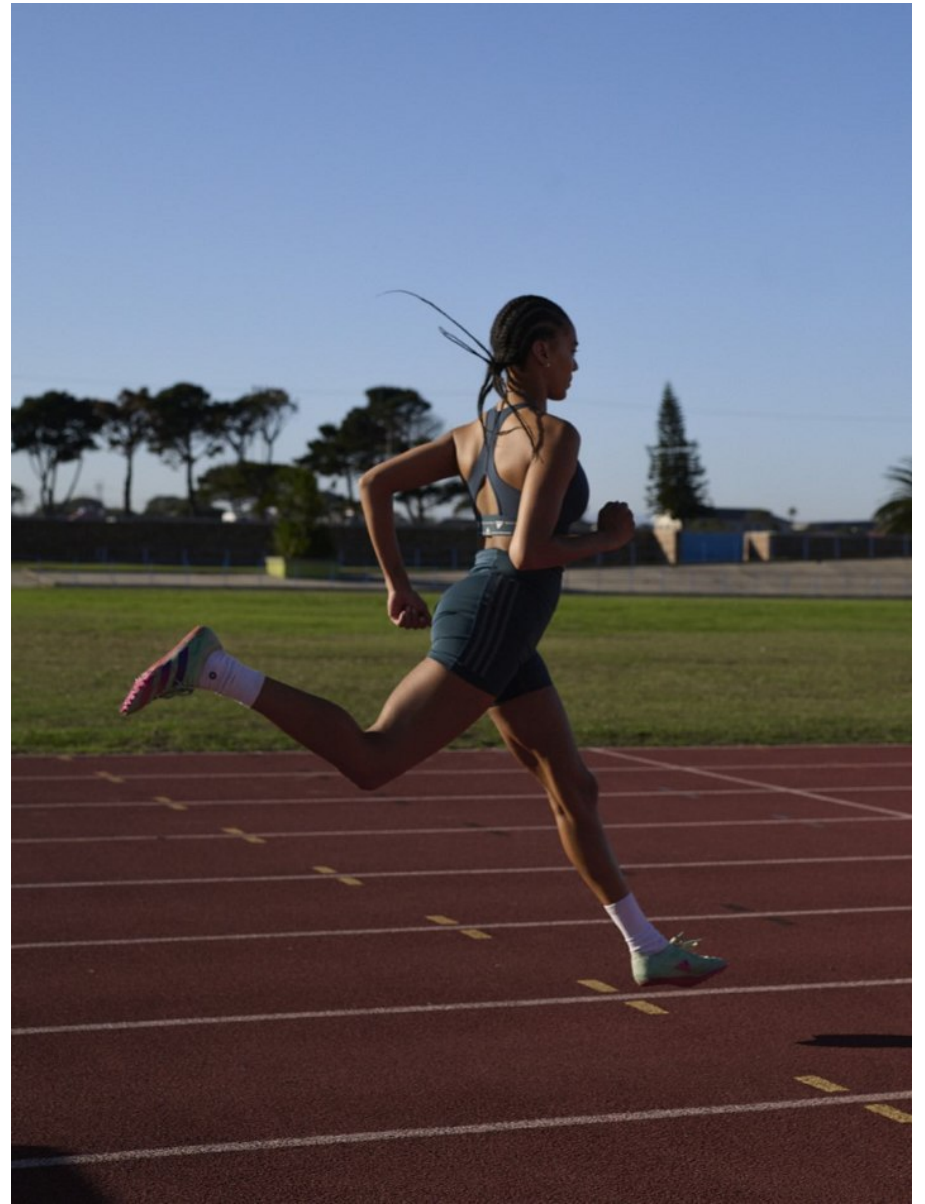

BOSS MODELS

CAPE TOWN

SIMONE THEUNISSEN

Height: 170cm Bust: 86cm Waist: 68cm Hips: 100cm Shoe: 5 UK Hair: Brown Eyes: Brown

BOSS MODELS

CAPE TOWN

SIMONE THEUNISSEN

Height: 170cm Bust: 86cm Waist: 68cm Hips: 100cm Shoe: 5 UK Hair: Brown Eyes: Brown