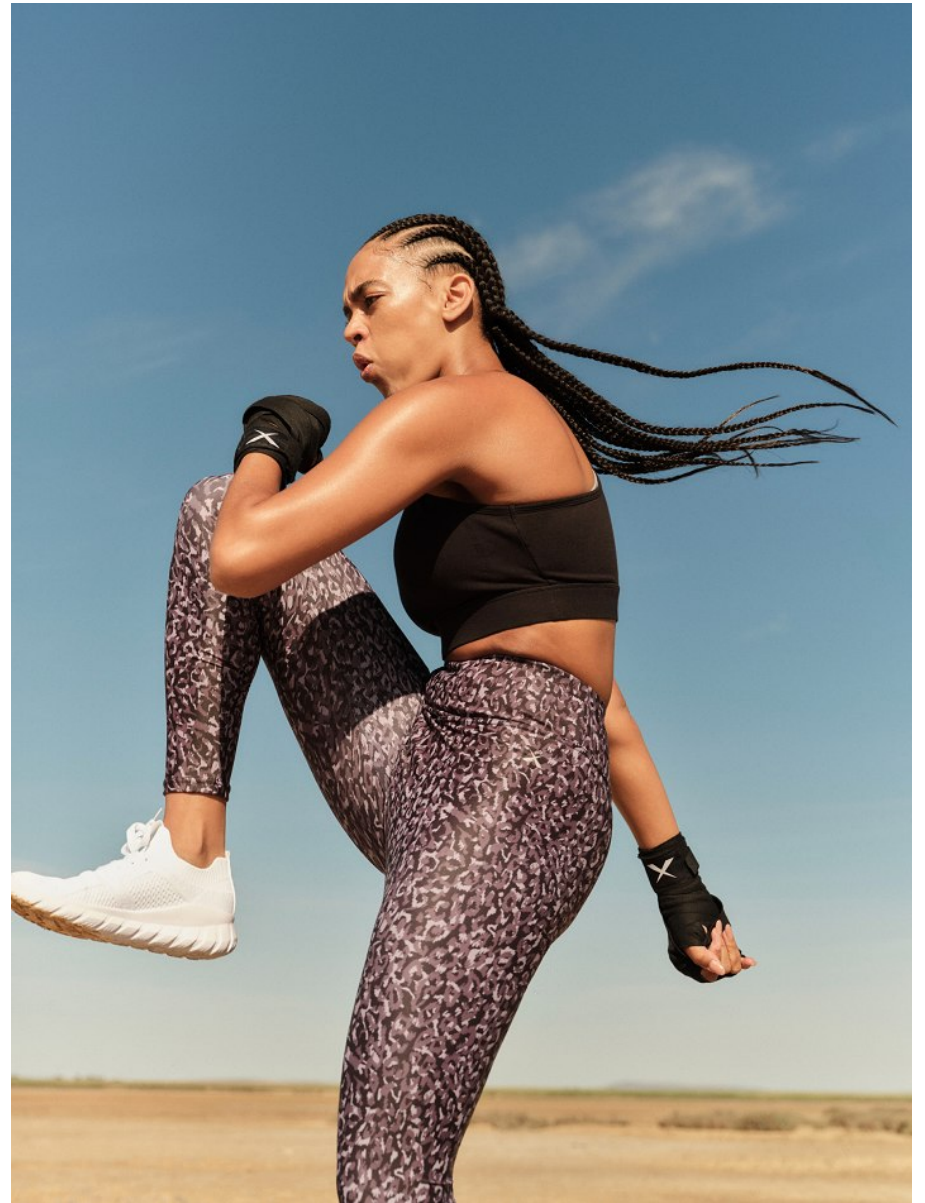

BOSS MODELS

CAPE TOWN

SIMONE THEUNISSEN

Height: 170cm Bust: 86cm Waist: 68cm Hips: 100cm Shoe: 5 UK Hair: Brown Eyes: Brown