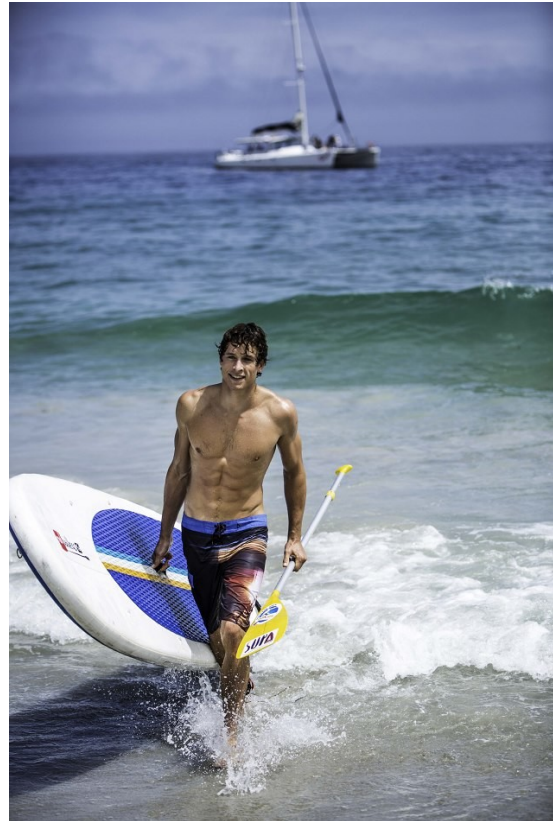

BOSS MODELS

CAPE TOWN

SEBASTIAN SIMONS

Height: 188cm Chest: 101cm Waist: 80cm Suit: 40 R Shoe: 11 UK Hair: Light Brown Eyes: Blue