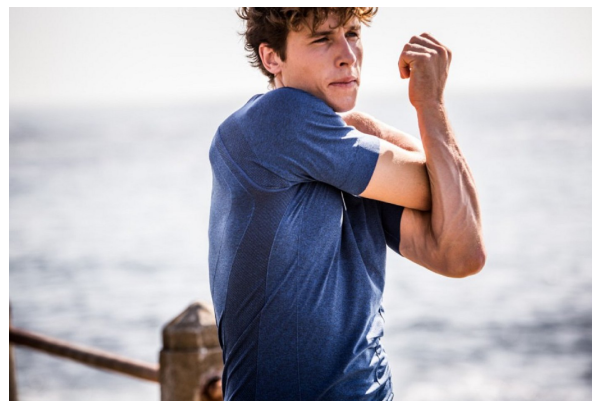

SEBASTIAN SIMONS

Height: 188cm Chest: 101cm Waist: 80cm Suit: 40 R Shoe: 11 UK Hair: Light Brown Eyes: Blue