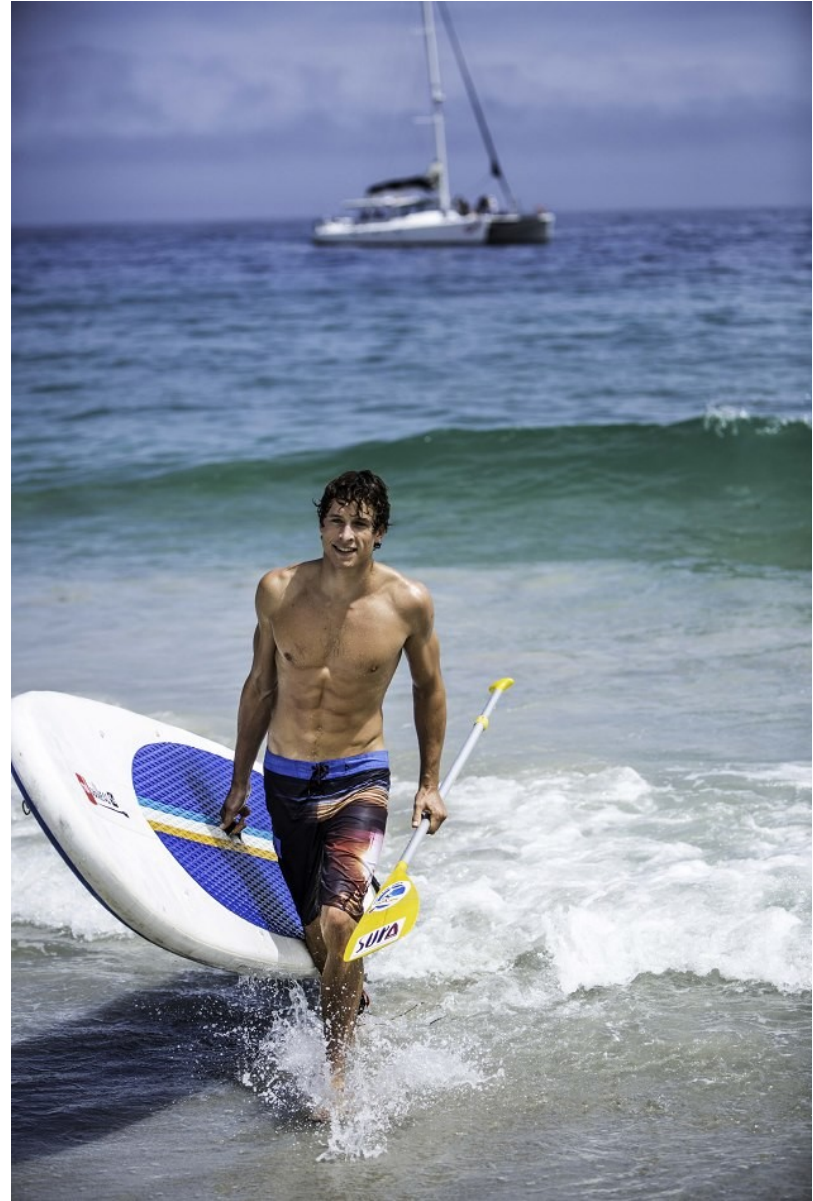

BOSS MODELS

CAPE TOWN

SEBASTIAN SIMONS

Height: 188cm Chest: 101cm Waist: 80cm Suit: 40 R Shoe: 11 UK Hair: Light Brown Eyes: Blue