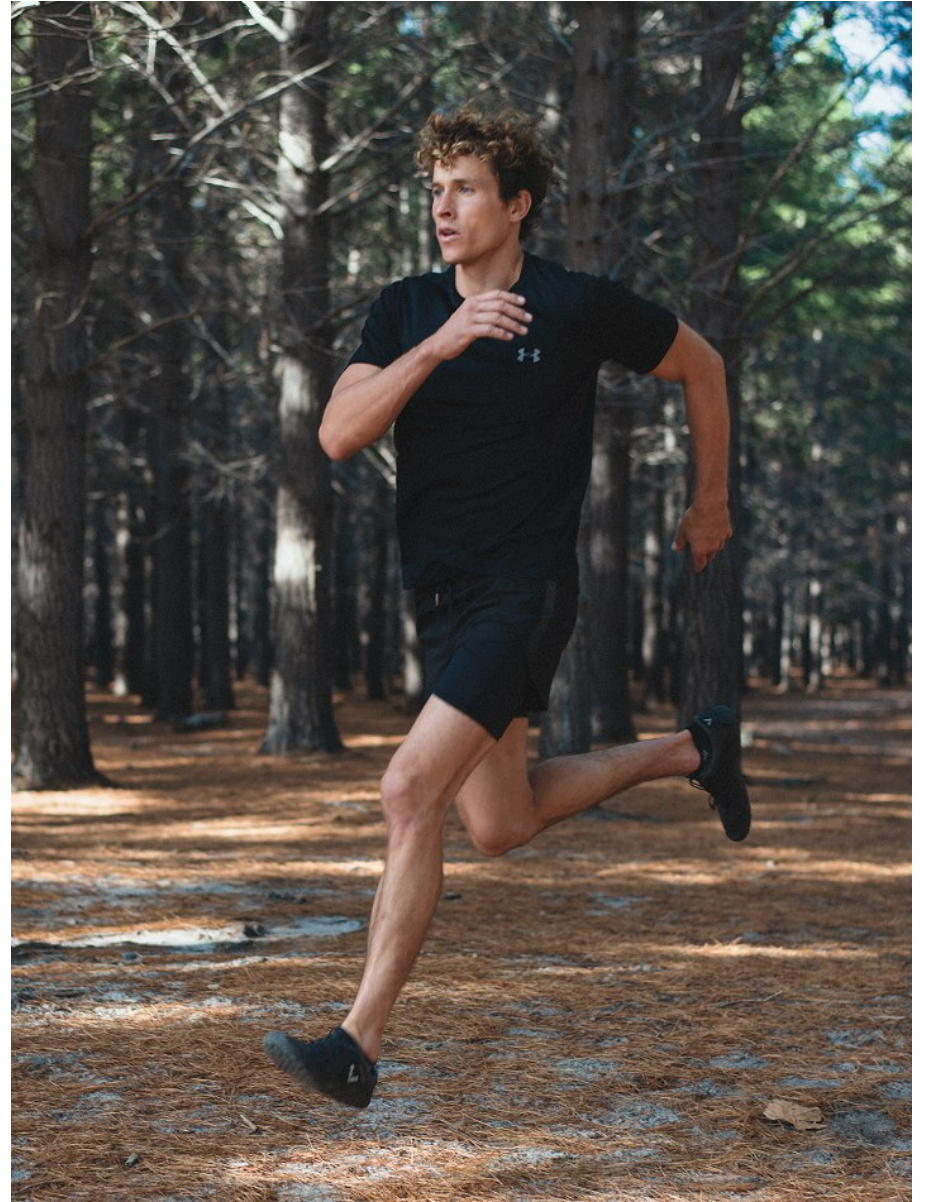

BOSS MODELS

CAPE TOWN

SEBASTIAN SIMONS

Height: 188cm Chest: 101cm Waist: 80cm Suit: 40 R Shoe: 11 UK Hair: Light Brown Eyes: Blue