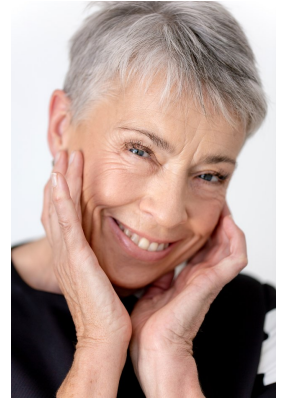

W MANAGEMENT

A Division Of Boss Models

JESSIE WHITEHOUSE

Height: 175cm Bust: 87cm Waist: 71cm Hips: 88cm Shoe: 6 UK Hair: Grey Eyes: Blue

W MANAGEMENT

A Division Of Boss Models

JESSIE WHITEHOUSE

Height: 175cm Bust: 87cm Waist: 71cm Hips: 88cm Shoe: 6 UK Hair: Grey Eyes: Blue