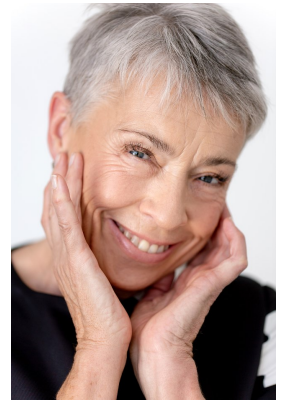

W MANAGEMENT

A Division Of Boss Models

JESSIE WHITEHOUSE

Height: 175cm Bust: 87cm Waist: 71cm Hips: 88cm Shoe: 6 UK Hair: Grey Eyes: Blue

W MANAGEMENT

A Division Of Boss Models

JESSIE WHITEHOUSE

Height: 175cm Bust: 87cm Waist: 71cm Hips: 88cm Shoe: 6 UK Hair: Grey Eyes: Blue