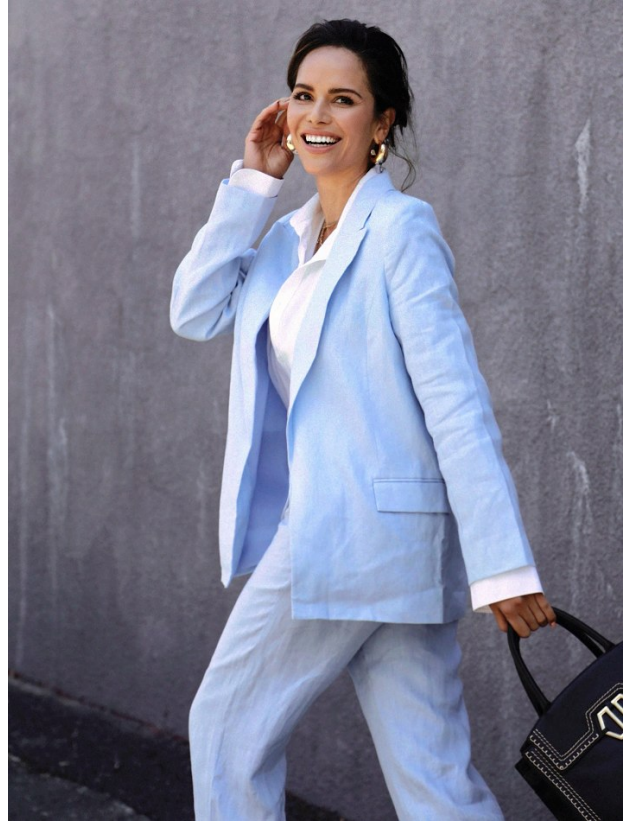

W MANAGEMENT

A Division Of Boss Models

ANA CUNYA

Height: 175cm Bust: 88cm Waist: 67cm Hips: 91cm Shoe: 7 UK Hair: Brown Eyes: Brown

W MANAGEMENT

A Division Of Boss Models

ANA CUNYA

Height: 175cm Bust: 88cm Waist: 67cm Hips: 91cm Shoe: 7 UK Hair: Brown Eyes: Brown

W MANAGEMENT

A Division Of Boss Models

ANA CUNYA

Height: 175cm Bust: 88cm Waist: 67cm Hips: 91cm Shoe: 7 UK Hair: Brown Eyes: Brown

W MANAGEMENT

A Division Of Boss Models

A woman with long dark hair is sitting on a white ledge in a landscape with rolling hills. She is wearing a brown leather jacket over a blue denim shirt and tan pants. The text 'Winter POISE' is overlaid on the left side of the image. In the top left corner, there is a small circular portrait of Amy Steenkamp with the text 'AMY STEENKAMP Fashion Editor'. In the top right corner, there is a list of clothing items: 'Dress: BOP, Woodwards; Denim vest: BOP, News Denim; Leather jacket: H&M, Woodwards'. At the bottom, it says 'Created with PhotoPac. Non-commercial use only.' and 'July 2024 | WMT 33'.