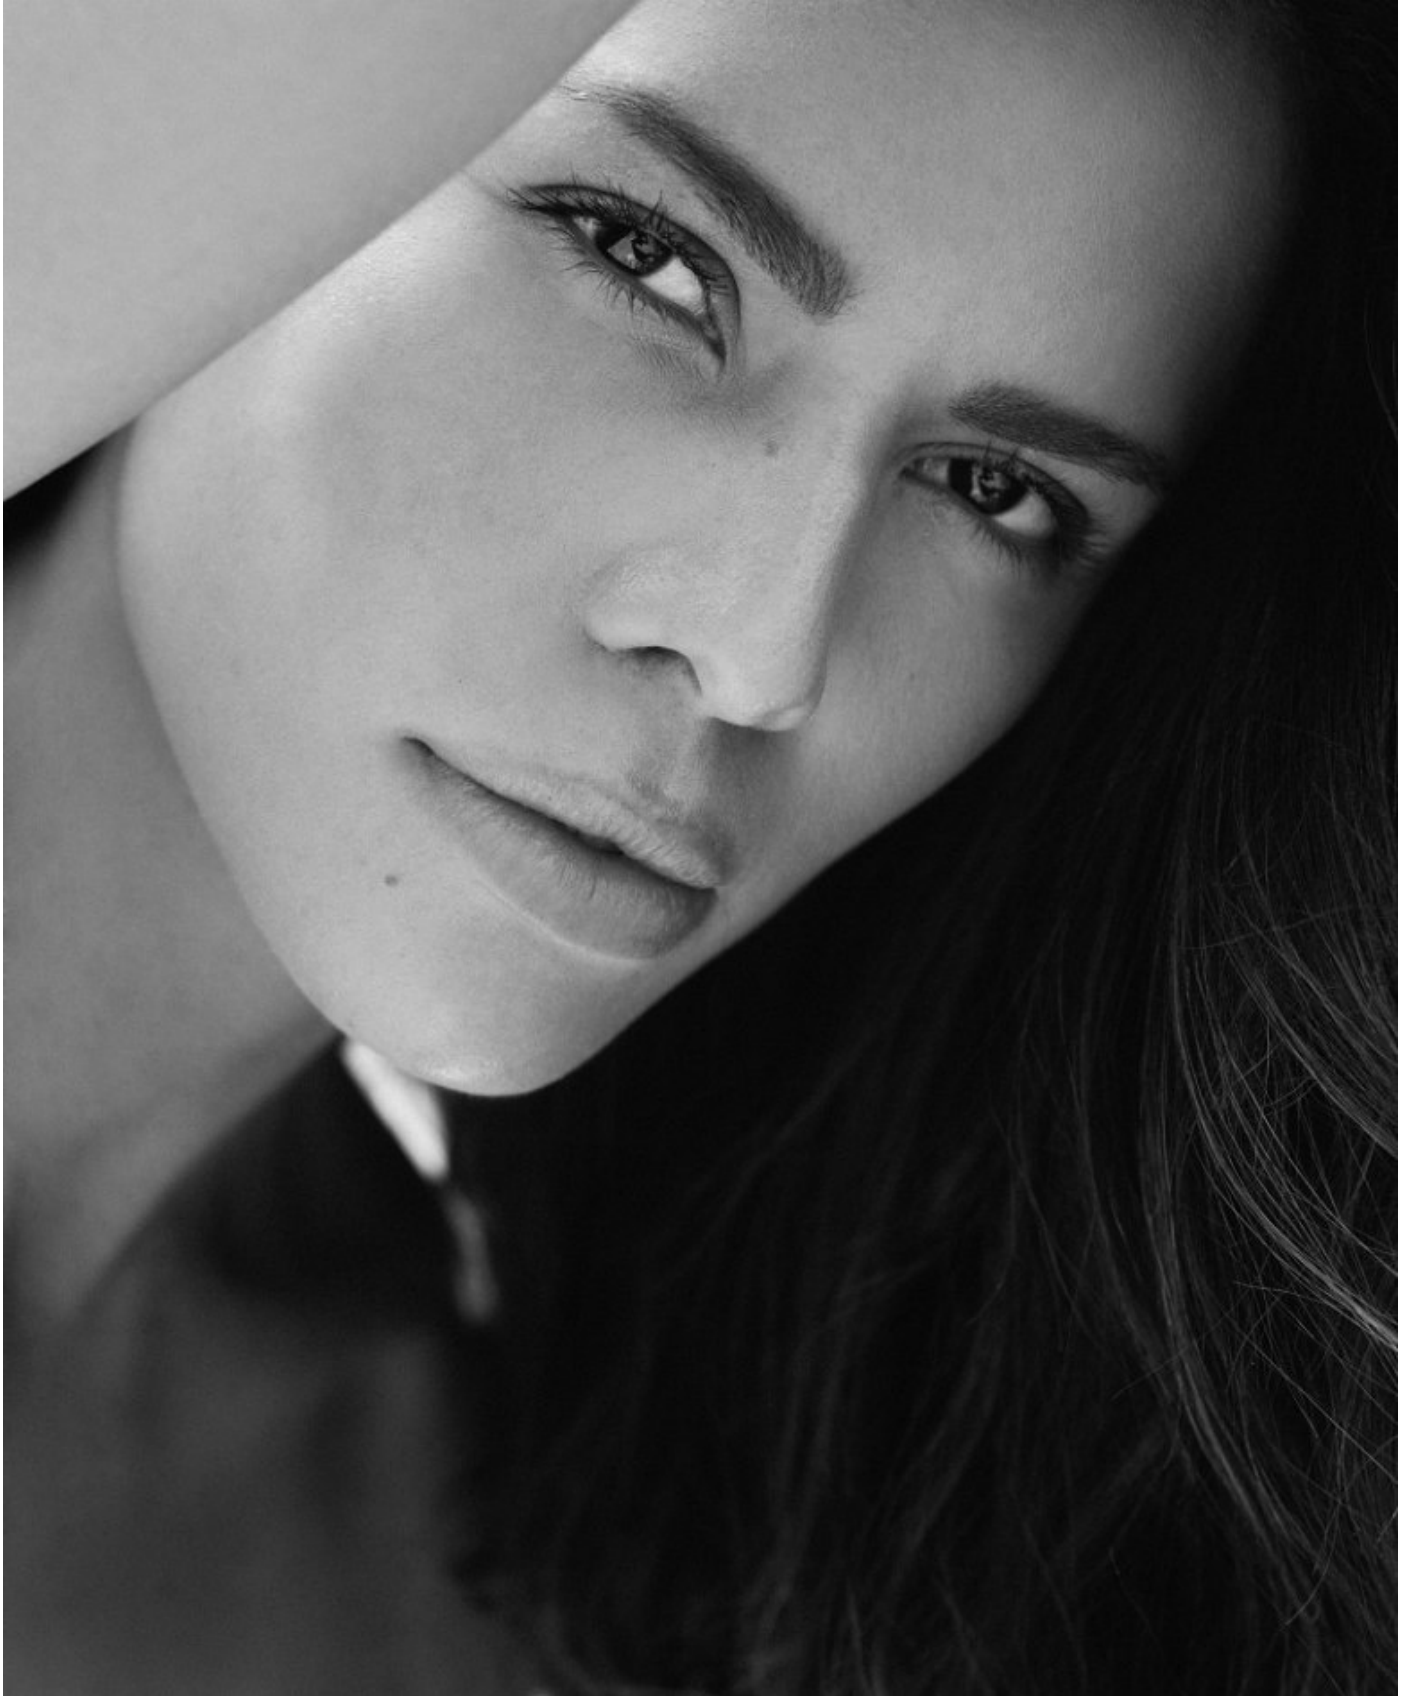

W MANAGEMENT

A Division Of Boss Models

ANA CUNYA

Height: 175cm Bust: 88cm Waist: 67cm Hips: 91cm Shoe: 7 UK Hair: Brown Eyes: Brown