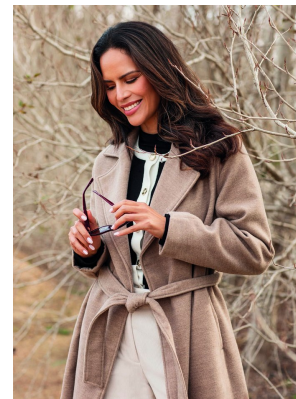

# W MANAGEMENT

A Division Of Boss Models

ANA CUNYA

Height: 175cm Bust: 88cm Waist: 67cm Hips: 91cm Shoe: 7 UK Hair: Brown Eyes: Brown