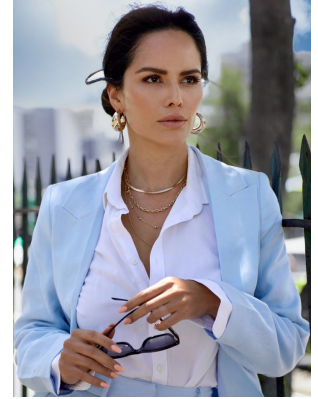

# W MANAGEMENT

A Division Of Boss Models

ANA CUNYA

Height: 175cm Bust: 88cm Waist: 67cm Hips: 91cm Shoe: 7 UK Hair: Brown Eyes: Brown

## ANA CUNYA

Height: 175cm Bust: 88cm Waist: 67cm Hips: 91cm Shoe: 7 UK Hair: Brown Eyes: Brown