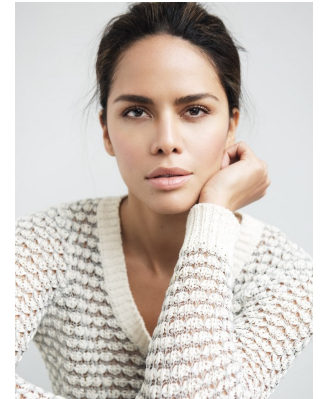

W MANAGEMENT

A Division Of Boss Models

ANA CUNYA

Height: 175cm Bust: 88cm Waist: 67cm Hips: 91cm Shoe: 7 UK Hair: Brown Eyes: Brown