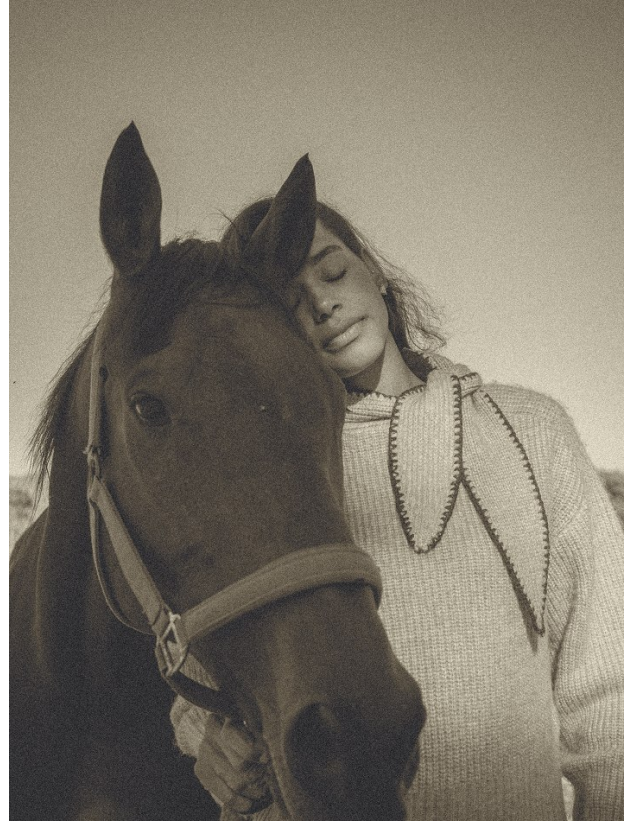

W MANAGEMENT

A Division Of Boss Models

CHRISTINA EVANS

Height: 182cm Bust: 92cm Waist: 74cm Hips: 100cm Shoe: 8 UK Hair: Brown Eyes: Brown

W MANAGEMENT

A Division Of Boss Models

CHRISTINA EVANS

Height: 182cm Bust: 92cm Waist: 74cm Hips: 100cm Shoe: 8 UK Hair: Brown Eyes: Brown