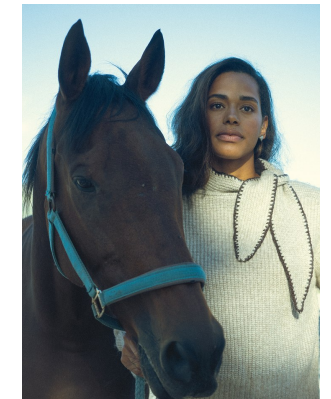

W MANAGEMENT

A Division Of Boss Models

CHRISTINA EVANS

Height: 182cm Bust: 92cm Waist: 74cm Hips: 100cm Shoe: 8 UK Hair: Brown Eyes: Brown

W MANAGEMENT

A Division Of Boss Models

CHRISTINA EVANS

Height: 182cm Bust: 92cm Waist: 74cm Hips: 100cm Shoe: 8 UK Hair: Brown Eyes: Brown