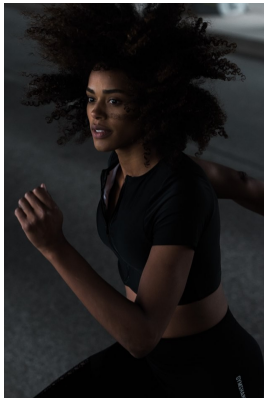

W MANAGEMENT

A Division Of Boss Models

CHRISTINA EVANS

Height: 182cm Bust: 92cm Waist: 74cm Hips: 100cm Shoe: 8 UK Hair: Brown Eyes: Brown

W MANAGEMENT

A Division Of Boss Models

CHRISTINA EVANS

Height: 182cm Bust: 92cm Waist: 74cm Hips: 100cm Shoe: 8 UK Hair: Brown Eyes: Brown