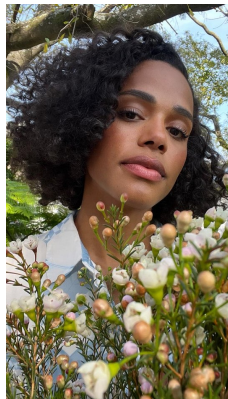

W MANAGEMENT

A Division Of Boss Models

CHRISTINA EVANS

Height: 182cm Bust: 92cm Waist: 74cm Hips: 100cm Shoe: 8 UK Hair: Brown Eyes: Brown

W MANAGEMENT

A Division Of Boss Models

CHRISTINA EVANS

Height: 182cm Bust: 92cm Waist: 74cm Hips: 100cm Shoe: 8 UK Hair: Brown Eyes: Brown