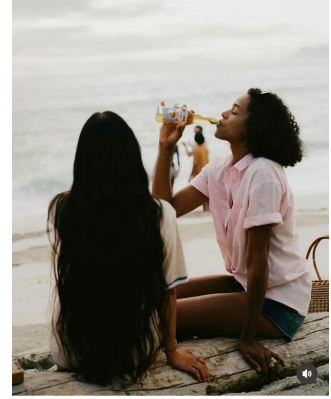

W MANAGEMENT

A Division Of Boss Models

CHRISTINA EVANS

Height: 182cm Bust: 92cm Waist: 74cm Hips: 100cm Shoe: 8 UK Hair: Brown Eyes: Brown

W MANAGEMENT

A Division Of Boss Models

CHRISTINA EVANS

Height: 182cm Bust: 92cm Waist: 74cm Hips: 100cm Shoe: 8 UK Hair: Brown Eyes: Brown