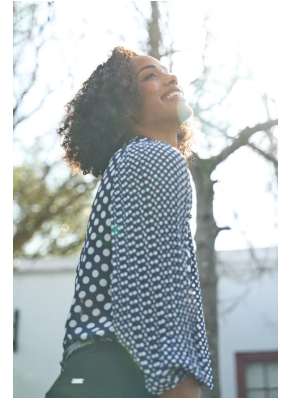

W MANAGEMENT

A Division Of Boss Models

CHRISTINA EVANS

Height: 182cm Bust: 92cm Waist: 74cm Hips: 100cm Shoe: 8 UK Hair: Brown Eyes: Brown

W MANAGEMENT

A Division Of Boss Models

CHRISTINA EVANS

Height: 182cm Bust: 92cm Waist: 74cm Hips: 100cm Shoe: 8 UK Hair: Brown Eyes: Brown