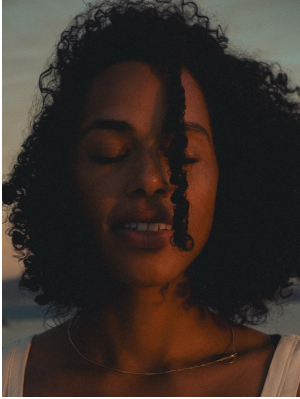

W MANAGEMENT

A Division Of Boss Models

CHRISTINA EVANS

Height: 182cm Bust: 92cm Waist: 74cm Hips: 100cm Shoe: 8 UK Hair: Brown Eyes: Brown

W MANAGEMENT

A Division Of Boss Models

CHRISTINA EVANS

Height: 182cm Bust: 92cm Waist: 74cm Hips: 100cm Shoe: 8 UK Hair: Brown Eyes: Brown