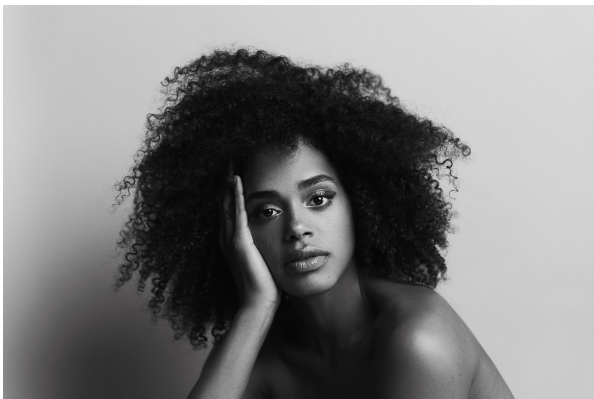

W MANAGEMENT

A Division Of Boss Models

CHRISTINA EVANS

Height: 182cm Bust: 92cm Waist: 74cm Hips: 100cm Shoe: 8 UK Hair: Brown Eyes: Brown

W MANAGEMENT

A Division Of Boss Models

CHRISTINA EVANS

Height: 182cm Bust: 92cm Waist: 74cm Hips: 100cm Shoe: 8 UK Hair: Brown Eyes: Brown