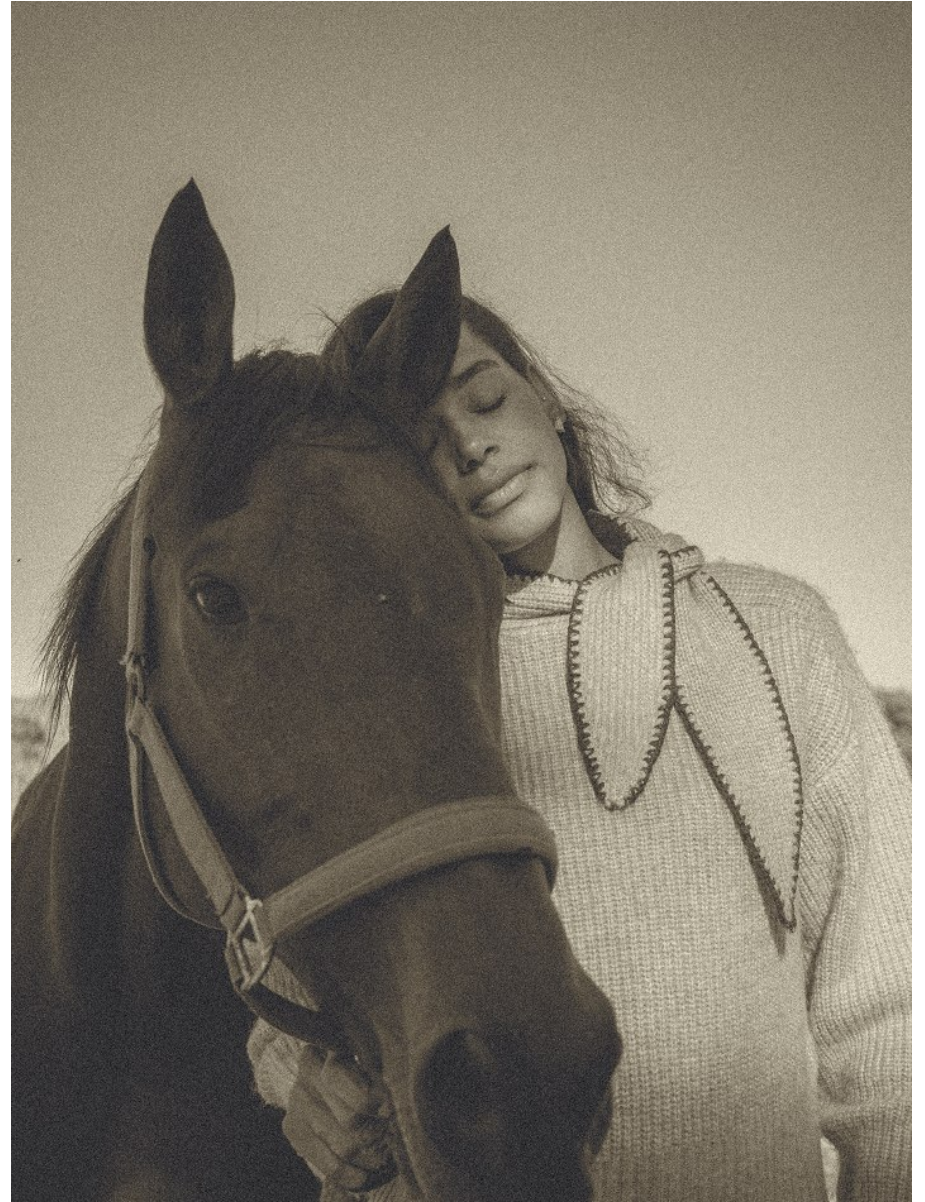

W MANAGEMENT

A Division Of Boss Models

Height: 182cm Bust: 92cm Waist: 74cm Hips: 100cm Shoe: 8 UK Hair: Brown Eyes: Brown