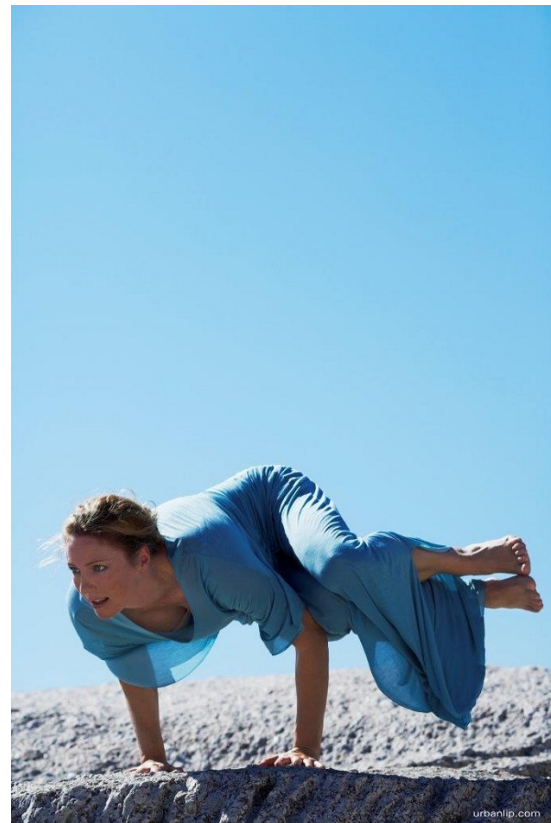

W MANAGEMENT

A Division Of Boss Models

DARDEN NOTE

Height: 179cm Bust: 100cm Waist: 68cm Hips: 89cm Shoe: 7 UK Hair: Blonde Eyes: Blue/Green

W MANAGEMENT

A Division Of Boss Models

DARDEN NOTE

Height: 179cm Bust: 100cm Waist: 68cm Hips: 89cm Shoe: 7 UK Hair: Blonde Eyes: Blue/Green