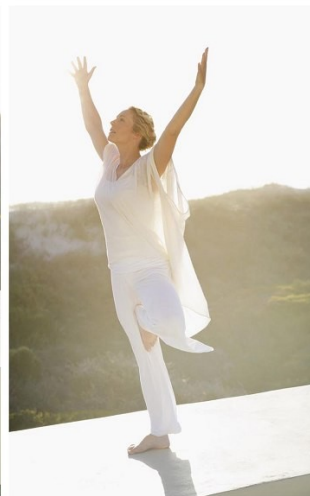

W MANAGEMENT

A Division Of Boss Models

DARDEN NOTE

Height: 179cm Bust: 100cm Waist: 68cm Hips: 89cm Shoe: 7 UK Hair: Blonde Eyes: Blue/Green

W MANAGEMENT

A Division Of Boss Models

DARDEN NOTE

Height: 179cm Bust: 100cm Waist: 68cm Hips: 89cm Shoe: 7 UK Hair: Blonde Eyes: Blue/Green