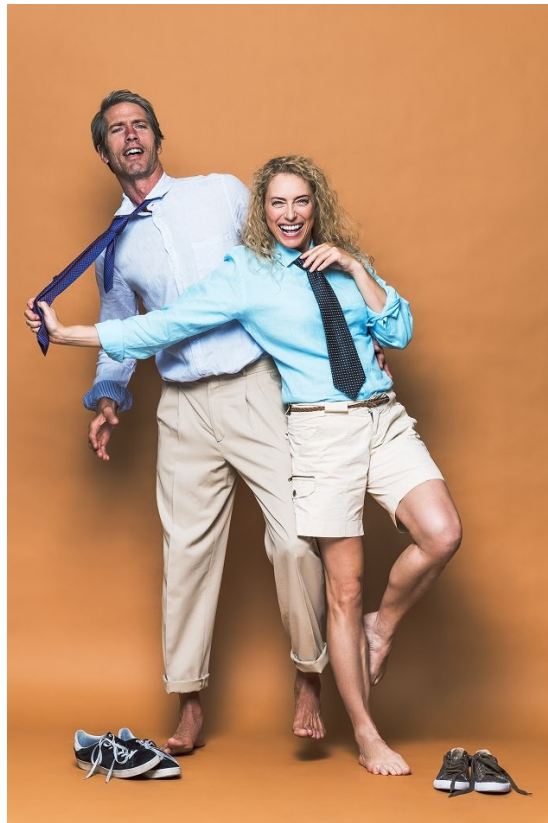

W MANAGEMENT

A Division Of Boss Models

DARDEN NOTE

Height: 179cm Bust: 100cm Waist: 68cm Hips: 89cm Shoe: 7 UK Hair: Blonde Eyes: Blue/Green

W MANAGEMENT

A Division Of Boss Models

DARDEN NOTE

Height: 179cm Bust: 100cm Waist: 68cm Hips: 89cm Shoe: 7 UK Hair: Blonde Eyes: Blue/Green