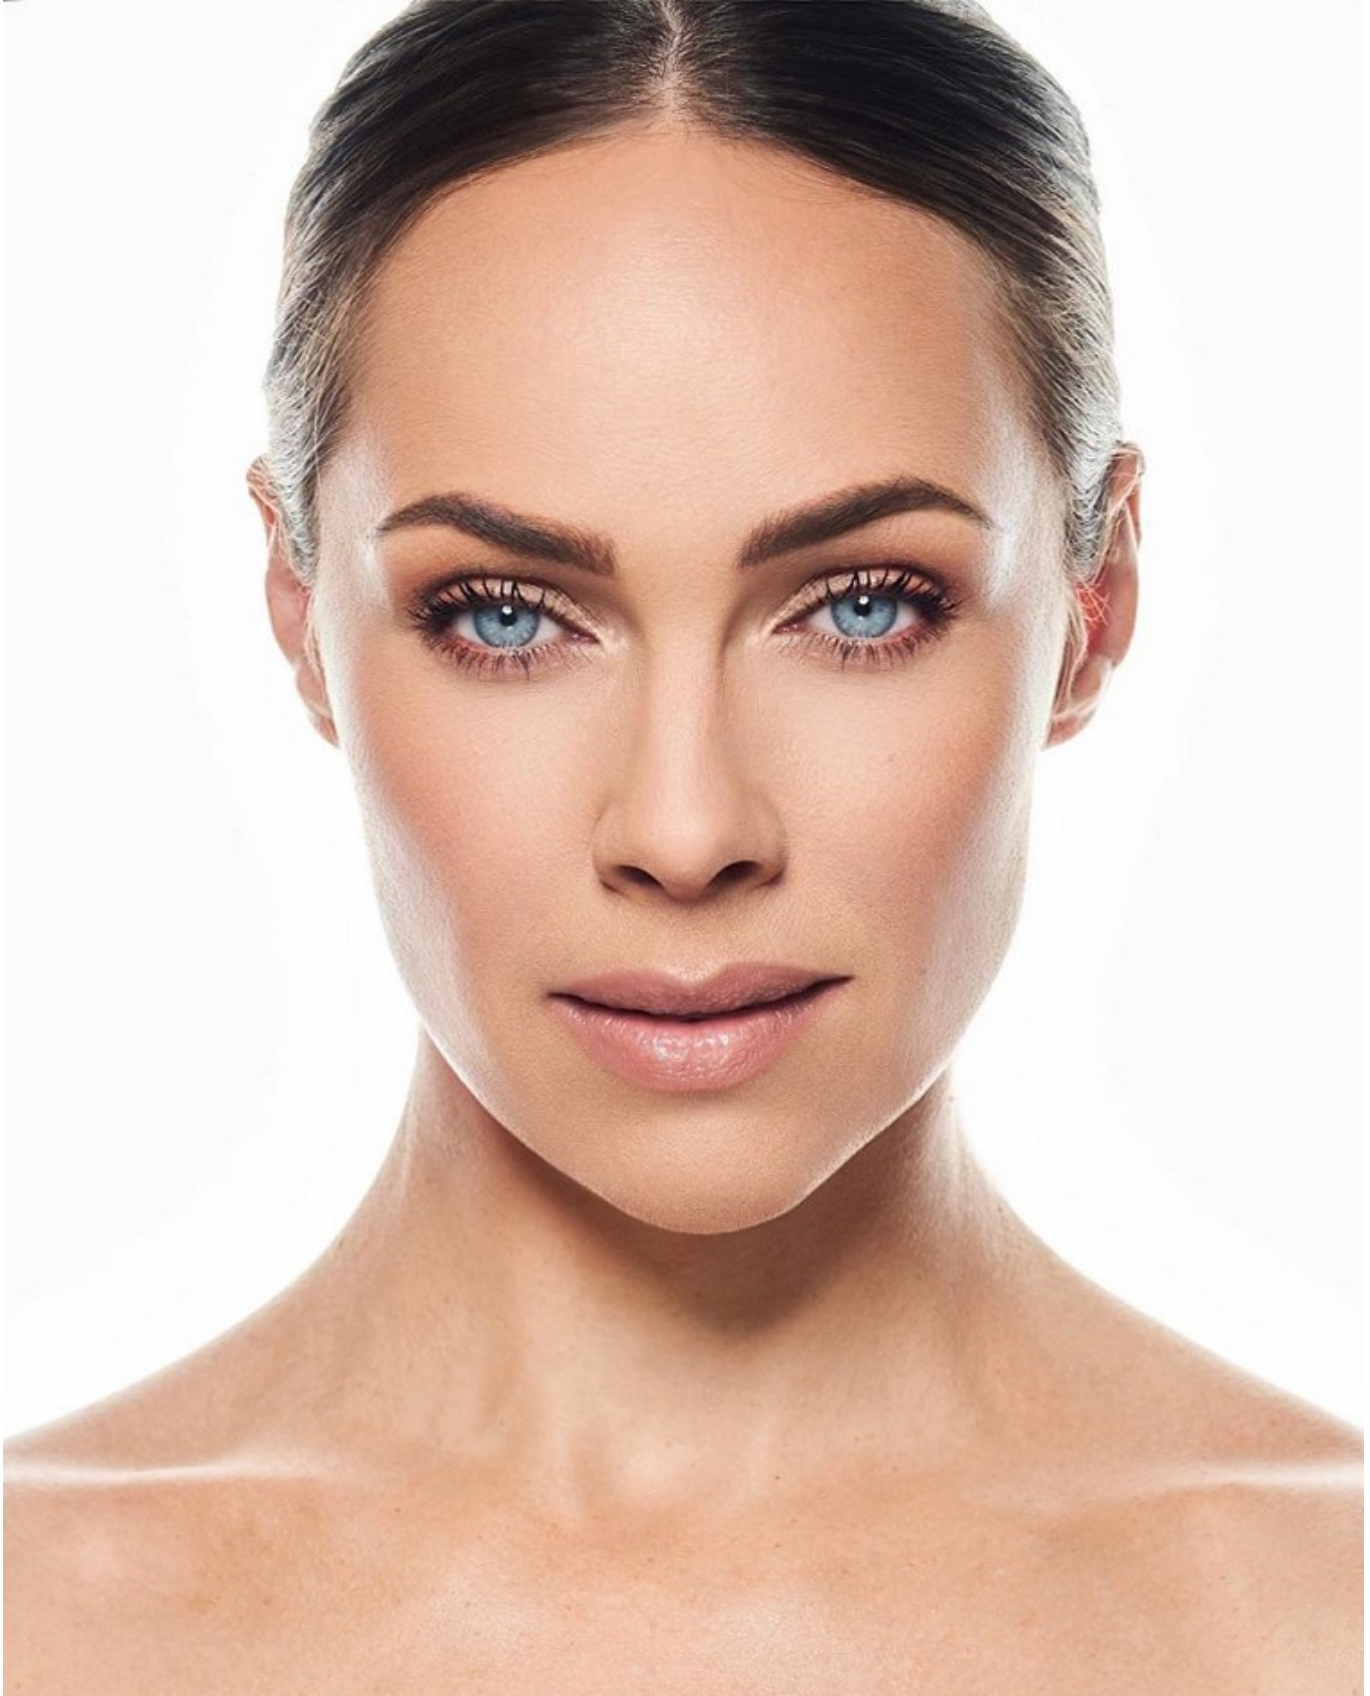

W MANAGEMENT

A Division Of Boss Models

LARA RORICH

Height: 173cm Bust: 86cm Waist: 63cm Hips: 89cm Shoe: 6 UK Hair: Brown Eyes: Blue

W MANAGEMENT

A Division Of Boss Models

LARA RORICH

Height: 173cm Bust: 86cm Waist: 63cm Hips: 89cm Shoe: 6 UK Hair: Brown Eyes: Blue