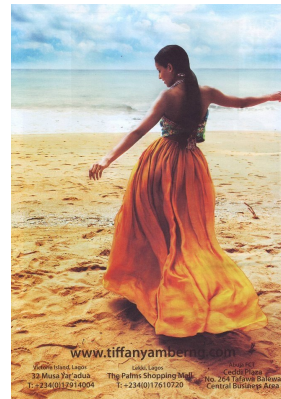

W MANAGEMENT

A Division Of Boss Models

TANSEY COETZEE

Height: 175cm Bust: 86cm Waist: 66cm Hips: 96cm Shoe: 6.5 UK Hair: Brown Eyes: Brown