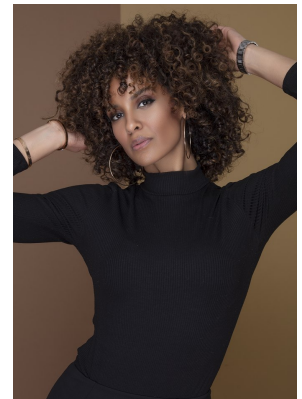

W MANAGEMENT

A Division Of Boss Models

TANSEY COETZEE

Height: 175cm Bust: 86cm Waist: 66cm Hips: 96cm Shoe: 6.5 UK Hair: Brown Eyes: Brown