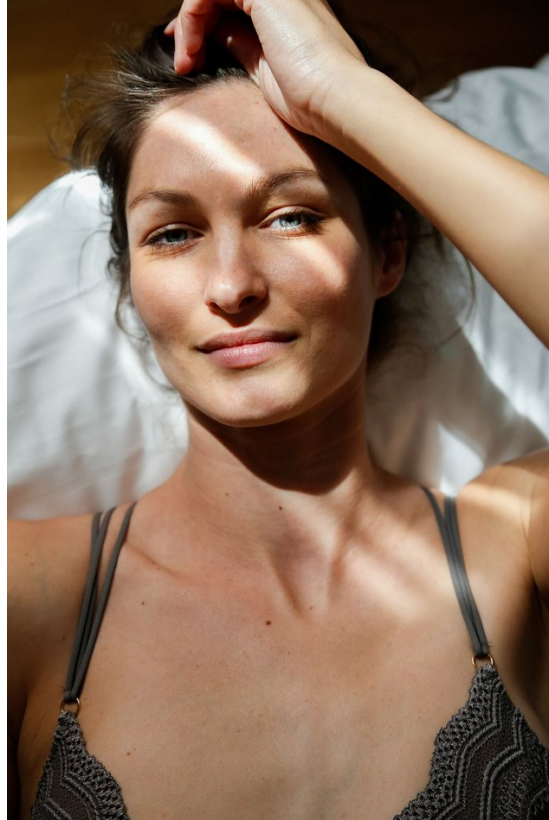

W MANAGEMENT

A Division Of Boss Models

FORMESSE

13 ②

13 ① Leichte Sommerdecke und Kissenbezug mit Tencel

- Ideal für warme Tage
- Edler Baumwoll-Jersey mit Aloe vera und Seidenproteinen
- Hervorragende Feuchtigkeitsaufnahme
- Passender Kissenbezug
- Made in Germany

49

MARINA SCHULIK

Height: 175cm Bust: 85cm Waist: 67cm Hips: 96cm Shoe: 6 UK Hair: Brown Eyes: Blue/Green