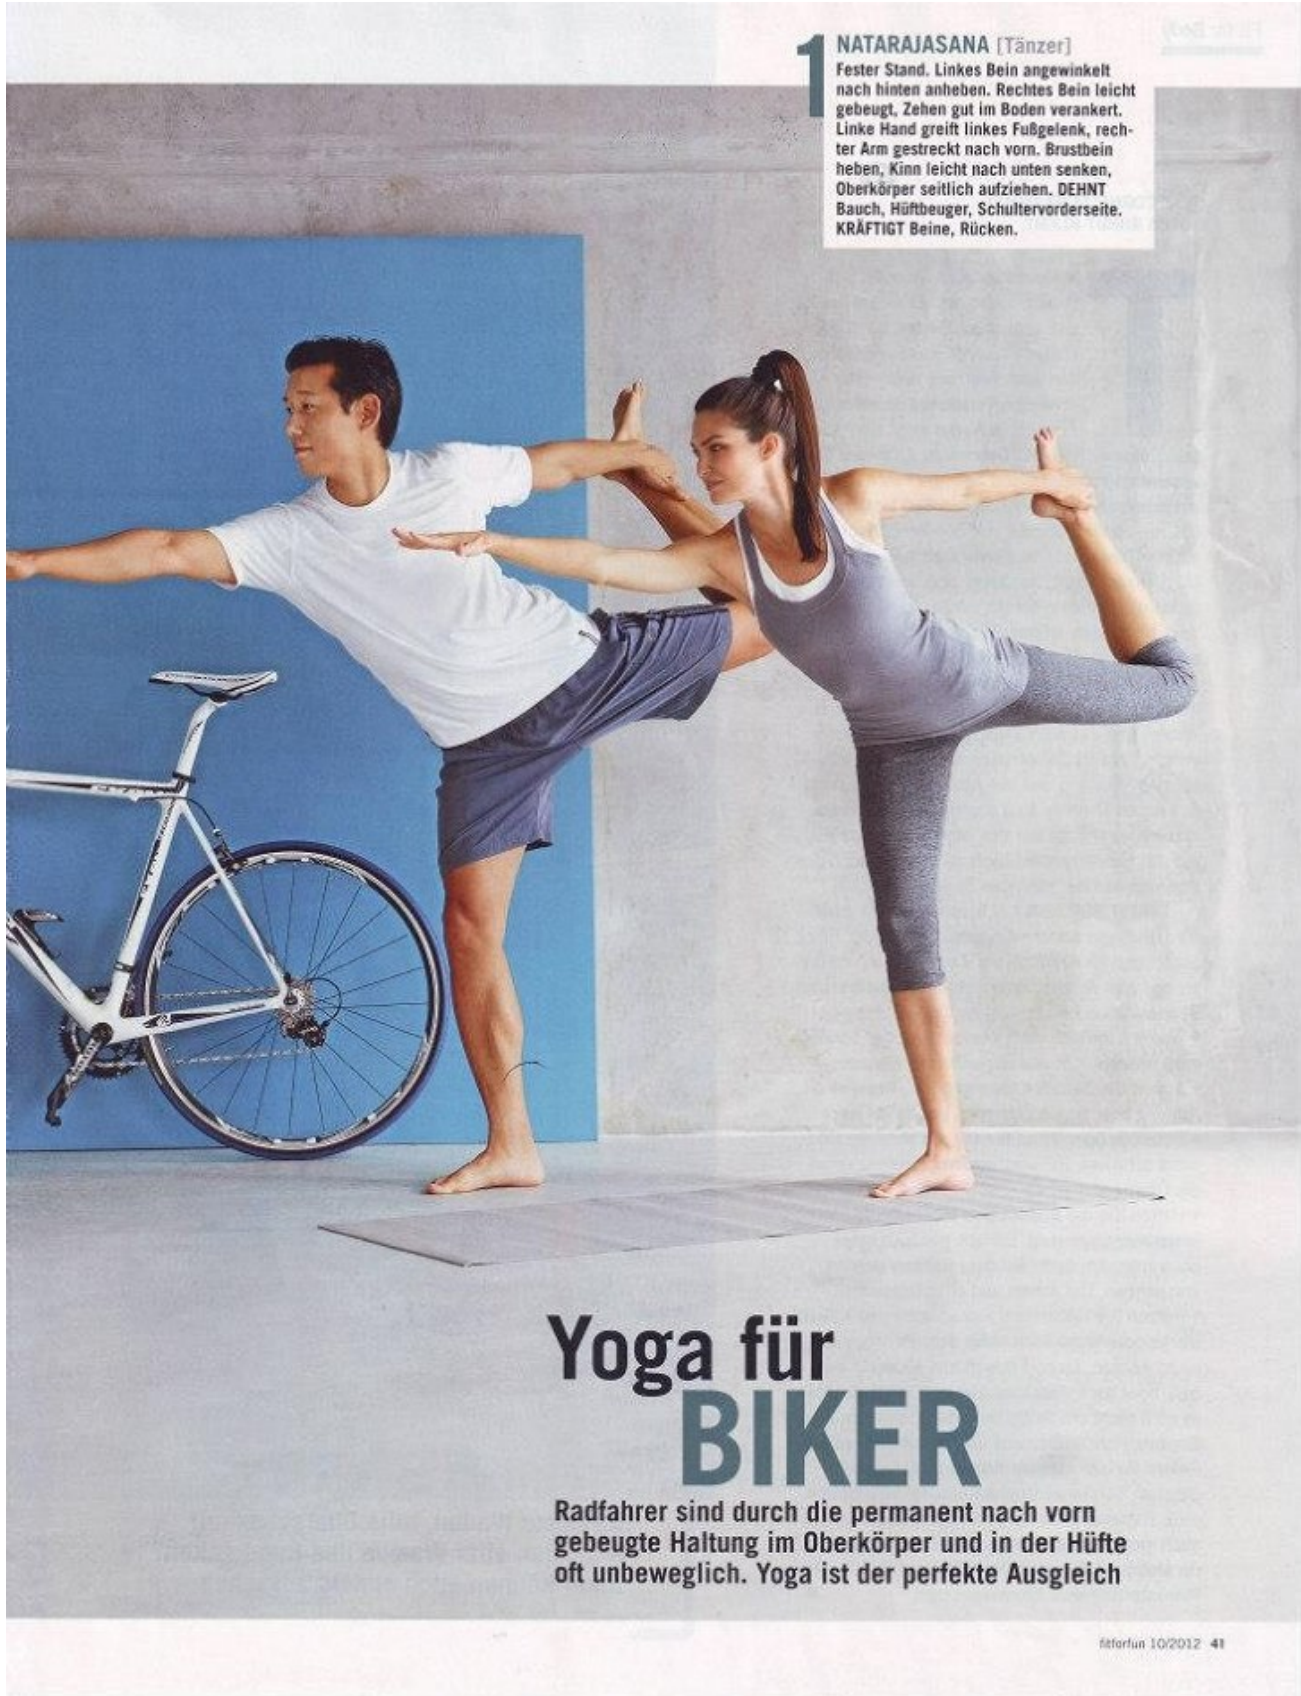

W MANAGEMENT

A Division Of Boss Models

1 NATARAJASANA [Tänzer]

Fester Stand. Linkes Bein angewinkelt nach hinten anheben. Rechtes Bein leicht gebeugt, Zehen gut im Boden verankert. Linke Hand greift linkes Fußgelenk, rechter Arm gestreckt nach vorn. Brustbein heben, Kinn leicht nach unten senken, Oberkörper seitlich aufziehen. **DEHNT** Bauch, Hüftbeuger, Schultervorderseite. **KRÄFTIGT** Beine, Rücken.

Yoga für **BIKER**

Radfahrer sind durch die permanent nach vorn gebeugte Haltung im Oberkörper und in der Hüfte oft unbeweglich. Yoga ist der perfekte Ausgleich

fitforfun 10/2012 41

MARINA SCHULIK

Height: 175cm Bust: 85cm Waist: 67cm Hips: 96cm Shoe: 6 UK Hair: Brown Eyes: Blue/Green