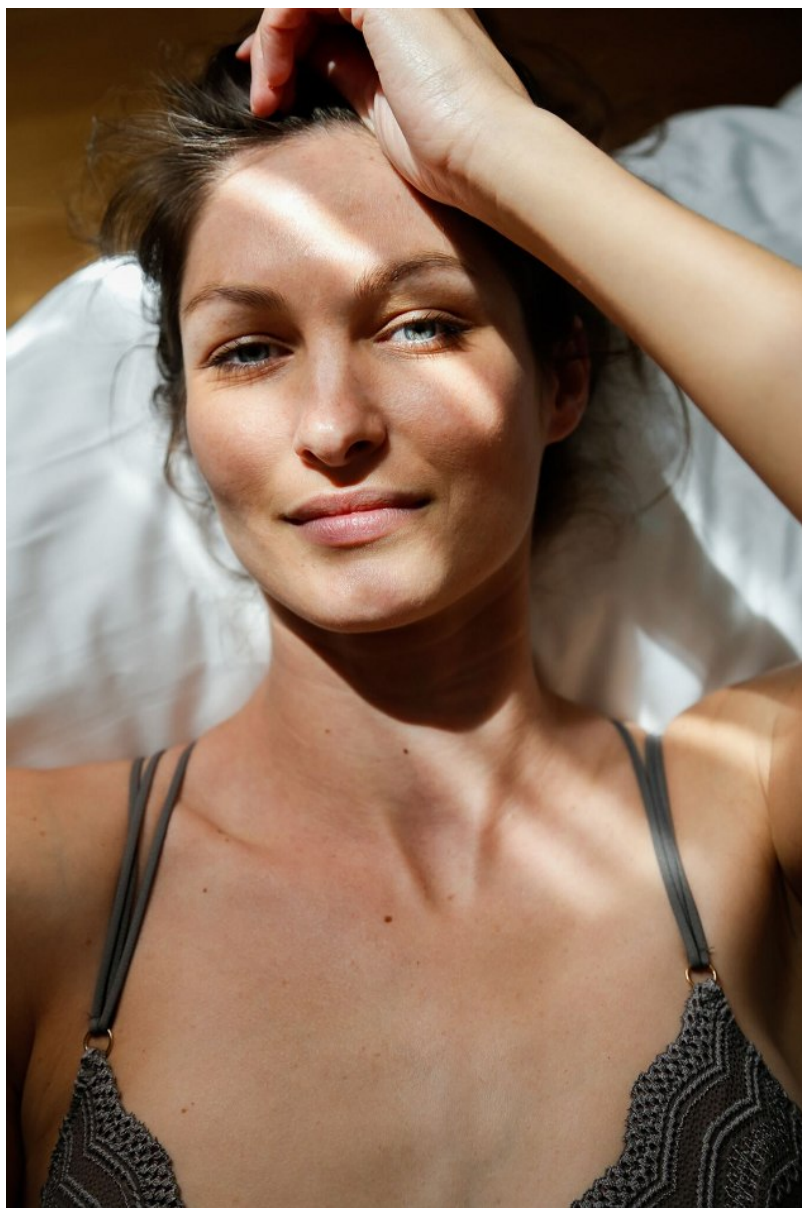

W MANAGEMENT

A Division Of Boss Models

MARINA SCHULIK

Height: 175cm Bust: 85cm Waist: 67cm Hips: 96cm Shoe: 6 UK Hair: Brown Eyes: Blue/Green