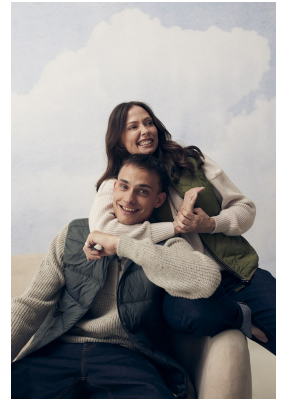

W MANAGEMENT

A Division Of Boss Models

MELAIN HAMPSHIRE

Height: 169cm Bust: 89cm Waist: 71cm Hips: 103cm Shoe: 5 UK Hair: Brown Eyes: Green

W MANAGEMENT

A Division Of Boss Models

MELAIN HAMPSHIRE

Height: 169cm Bust: 89cm Waist: 71cm Hips: 103cm Shoe: 5 UK Hair: Brown Eyes: Green