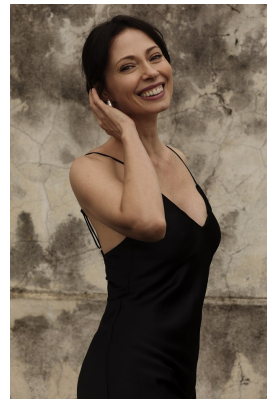

W MANAGEMENT

A Division Of Boss Models

MELAIN HAMPSHIRE

Height: 169cm Bust: 89cm Waist: 71cm Hips: 103cm Shoe: 5 UK Hair: Brown Eyes: Green

W MANAGEMENT

A Division Of Boss Models

MELAIN HAMPSHIRE

Height: 169cm Bust: 89cm Waist: 71cm Hips: 103cm Shoe: 5 UK Hair: Brown Eyes: Green