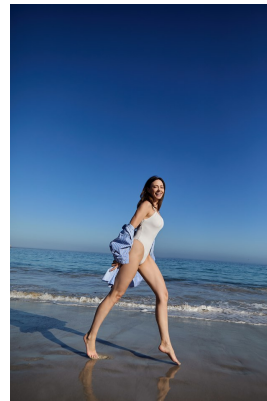

W MANAGEMENT

A Division Of Boss Models

MELAIN HAMPSHIRE

Height: 169cm Bust: 89cm Waist: 71cm Hips: 103cm Shoe: 5 UK Hair: Brown Eyes: Green

W MANAGEMENT

A Division Of Boss Models

MELAIN HAMPSHIRE

Height: 169cm Bust: 89cm Waist: 71cm Hips: 103cm Shoe: 5 UK Hair: Brown Eyes: Green