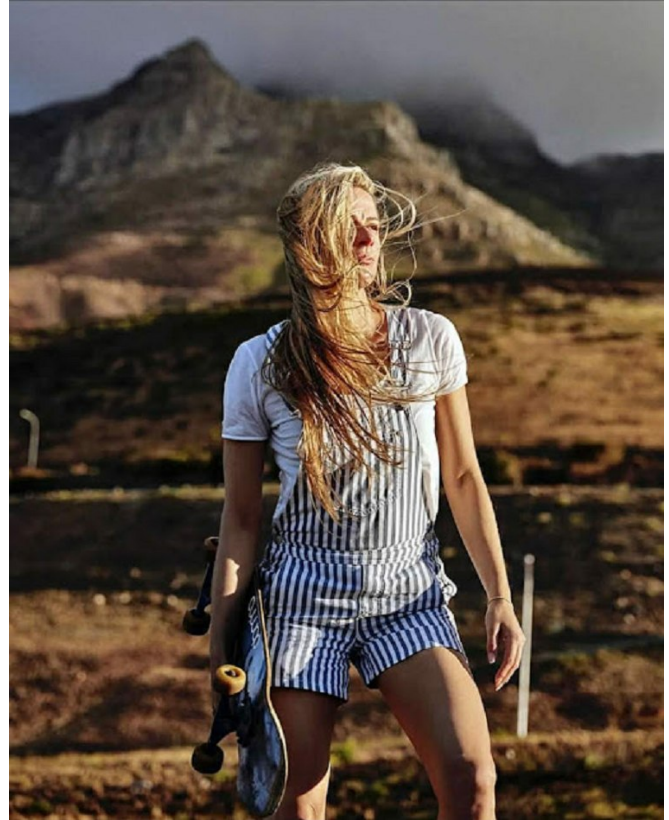

W MANAGEMENT

A Division Of Boss Models

JENNA SARAS

Height: 172cm Bust: 34cm Waist: 71cm Hips: 89cm Shoe: 6.5 UK Hair: Dark Blonde Eyes: Brown

W MANAGEMENT

A Division Of Boss Models

JENNA SARAS

Height: 172cm Bust: 34cm Waist: 71cm Hips: 89cm Shoe: 6.5 UK Hair: Dark Blonde Eyes: Brown

W MANAGEMENT

A Division Of Boss Models

JENNA SARAS

Height: 172cm Bust: 34cm Waist: 71cm Hips: 89cm Shoe: 6.5 UK Hair: Dark Blonde Eyes: Brown