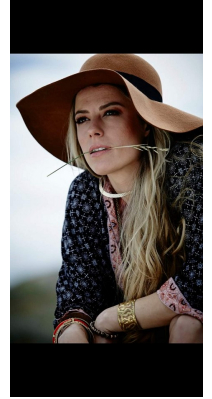

W MANAGEMENT

A Division Of Boss Models

JENNA SARAS

Height: 172cm Bust: 34cm Waist: 71cm Hips: 89cm Shoe: 6.5 UK Hair: Dark Blonde Eyes: Brown