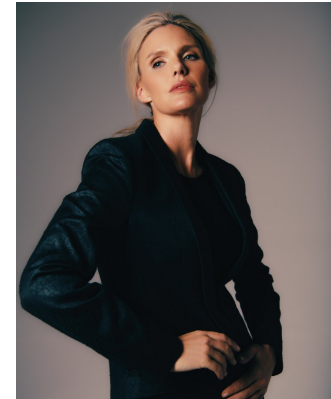

W MANAGEMENT

A Division Of Boss Models

HENRI LANDON

Height: 172cm Bust: 90cm Waist: 73cm Hips: 100cm Shoe: 6 UK Hair: Blonde Eyes: Blue

W MANAGEMENT

A Division Of Boss Models

HENRI LANDON

Height: 172cm Bust: 90cm Waist: 73cm Hips: 100cm Shoe: 6 UK Hair: Blonde Eyes: Blue