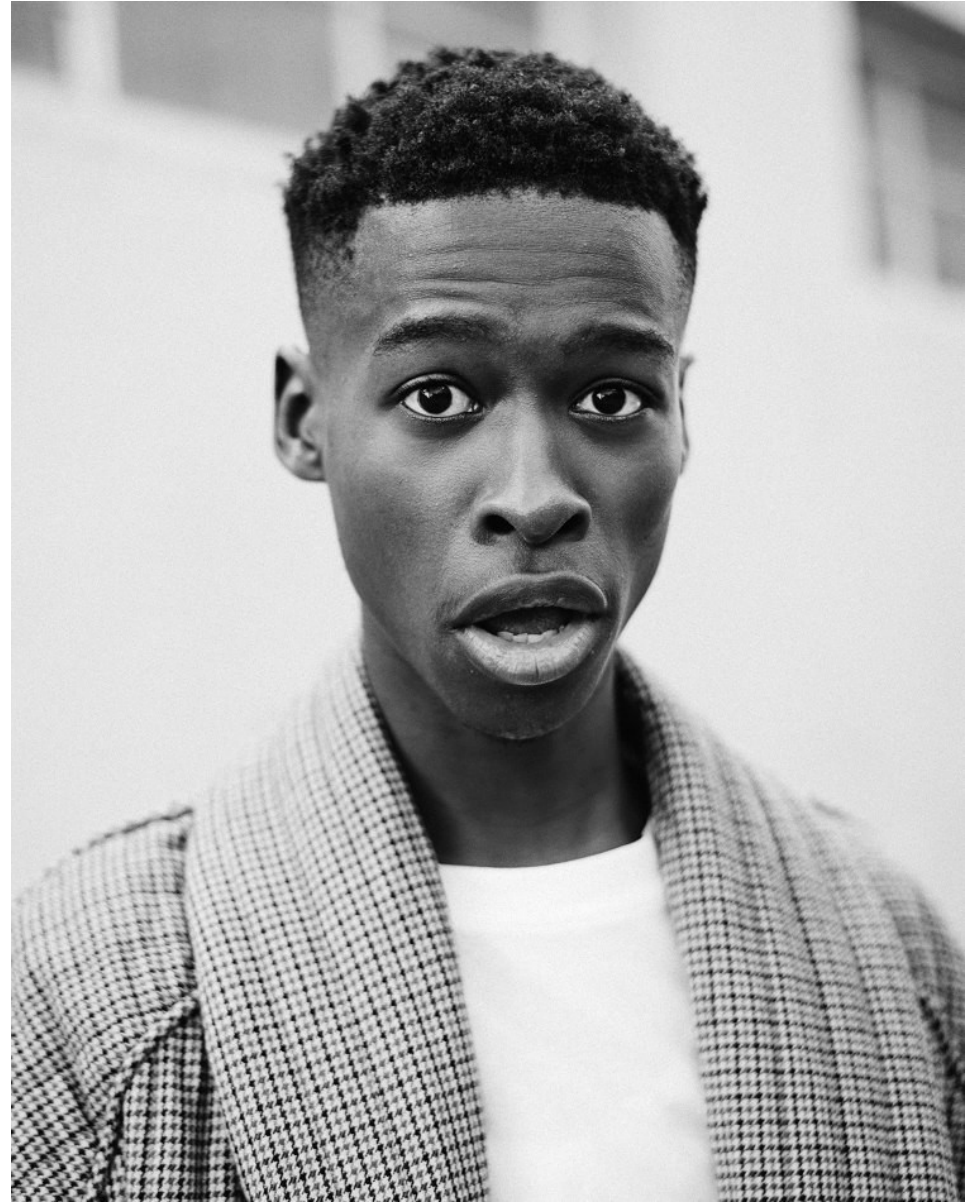

citizen
A Division Of Boss Models

THANDILE KAYIYANA

Height: 172cm Chest: 83cm Waist: 68cm Suit: 36 S Shoe: 7 UK Hair: Black Eyes: Black

THANDILE KAYIYANA

Height: 172cm Chest: 83cm Waist: 68cm Suit: 36 S Shoe: 7 UK Hair: Black Eyes: Black

THANDILE KAYIYANA

Height: 172cm Chest: 83cm Waist: 68cm Suit: 36 S Shoe: 7 UK Hair: Black Eyes: Black

THANDILE KAYIYANA

Height: 172cm Chest: 83cm Waist: 68cm Suit: 36 S Shoe: 7 UK Hair: Black Eyes: Black