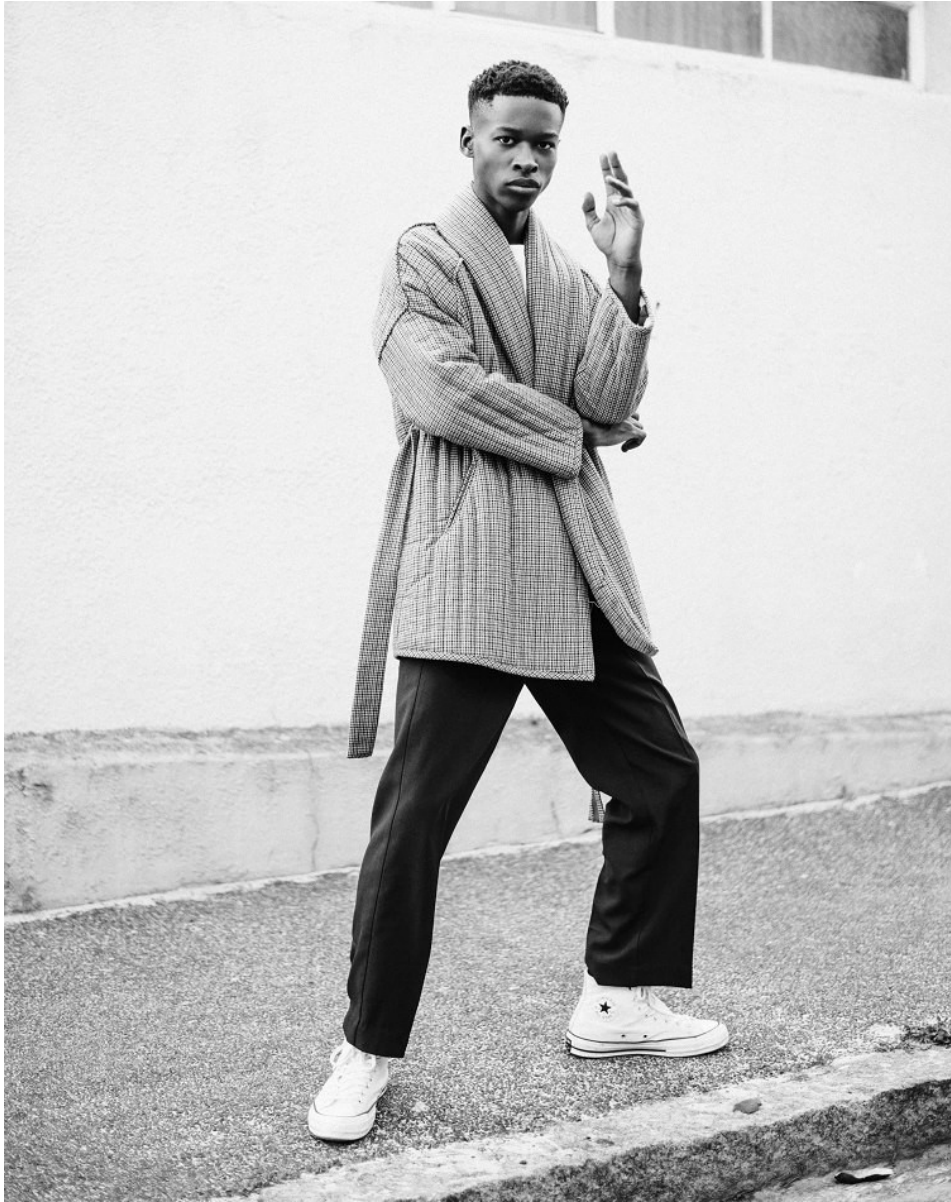

citizen
A Division Of Boss Models

THANDILE KAYIYANA

Height: 172cm Chest: 83cm Waist: 68cm Suit: 36 S Shoe: 7 UK Hair: Black Eyes: Black

THANDILE KAYIYANA

Height: 172cm Chest: 83cm Waist: 68cm Suit: 36 S Shoe: 7 UK Hair: Black Eyes: Black

THANDILE KAYIYANA

Height: 172cm Chest: 83cm Waist: 68cm Suit: 36 S Shoe: 7 UK Hair: Black Eyes: Black

THANDILE KAYIYANA

Height: 172cm Chest: 83cm Waist: 68cm Suit: 36 S Shoe: 7 UK Hair: Black Eyes: Black