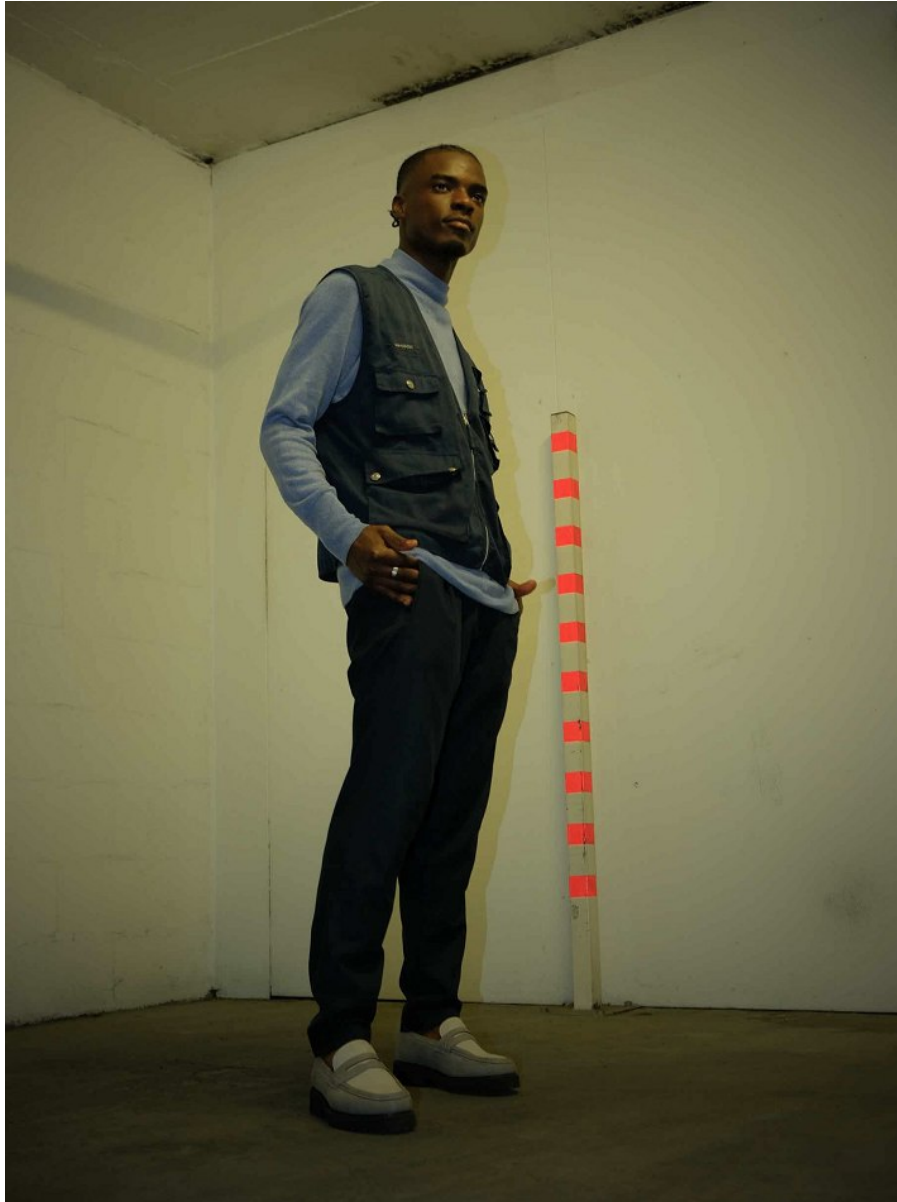

citizen
A Division Of Boss Models

YANNICK SADIQ BUZINGO

Height: 165cm Chest: 88cm Waist: 73cm Suit: 34 S Shoe: 6 UK Hair: Black Eyes: Brown

citizen
A Division Of Boss Models

YANNICK SADIQ BUZINGO

Height: 165cm Chest: 88cm Waist: 73cm Suit: 34 S Shoe: 6 UK Hair: Black Eyes: Brown

YANNICK SADIQ BUZINGO

Height: 165cm Chest: 88cm Waist: 73cm Suit: 34 S Shoe: 6 UK Hair: Black Eyes: Brown

citizen
A Division Of Boss Models

YANNICK SADIQ BUZINGO

Height: 165cm Chest: 88cm Waist: 73cm Suit: 34 S Shoe: 6 UK Hair: Black Eyes: Brown

citizen
A Division Of Boss Models

YANNICK SADIQ BUZINGO

Height: 165cm Chest: 88cm Waist: 73cm Suit: 34 S Shoe: 6 UK Hair: Black Eyes: Brown