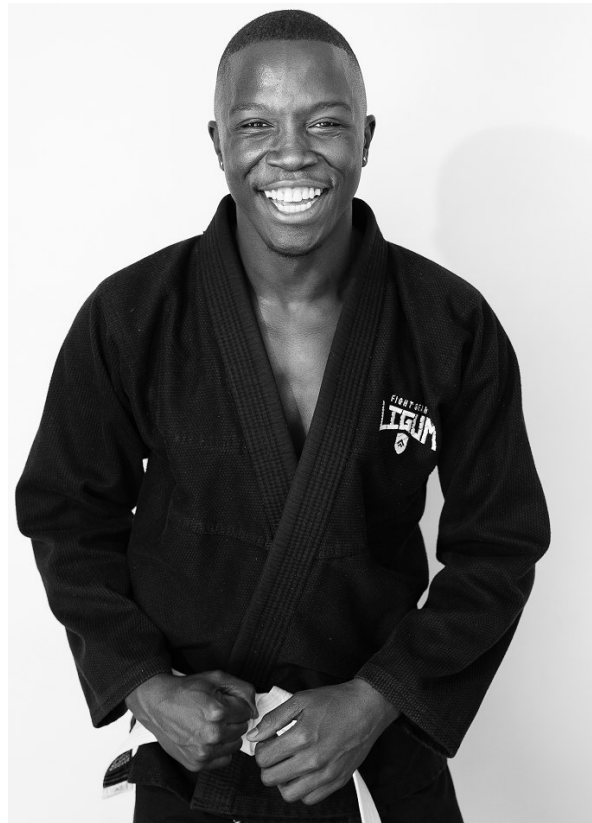

citizen
A Division Of Boss Models

TK NDEBELE

Height: 181cm Chest: 97cm Waist: 70cm Suit: 38 R Shoe: 9 UK Hair: Brown Eyes: Black

citizen
A Division Of Boss Models

TK NDEBELE

Height: 181cm Chest: 97cm Waist: 70cm Suit: 38 R Shoe: 9 UK Hair: Brown Eyes: Black