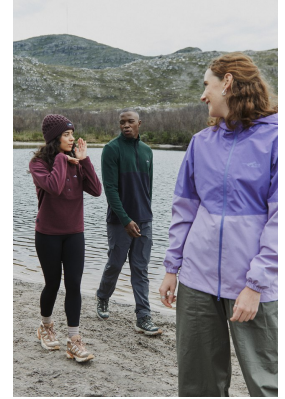

citizen

A Division Of Boss Models

TK NDEBELE

Height: 181cm Chest: 97cm Waist: 70cm Suit: 38 R Shoe: 9 UK Hair: Brown Eyes: Black