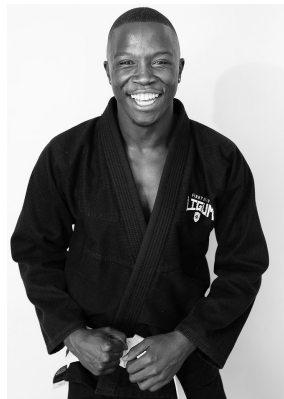

citizen

A Division Of Boss Models

TK NDEBELE

Height: 181cm Chest: 97cm Waist: 70cm Suit: 38 R Shoe: 9 UK Hair: Brown Eyes: Black