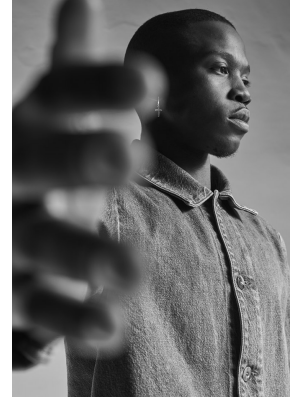

# citizen

A Division Of Boss Models

## TK NDEBELE

Height: 181cm Chest: 97cm Waist: 70cm Suit: 38 R Shoe: 9 UK Hair: Brown Eyes: Black