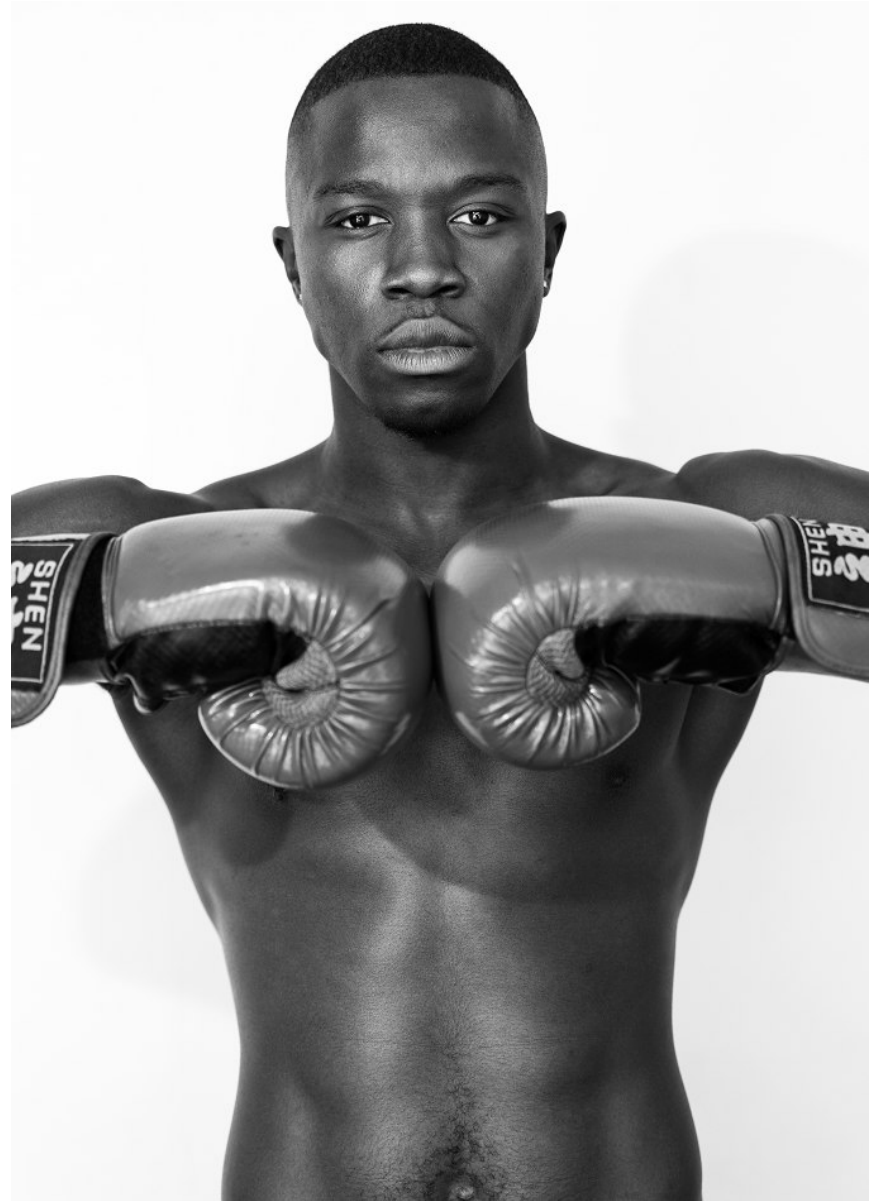

**citizen**  
*A Division Of Boss Models*

**TK NDEBELE**

Height: 181cm Chest: 97cm Waist: 70cm Suit: 38 R Shoe: 9 UK Hair: Brown Eyes: Black

**TK NDEBELE**

Height: 181cm Chest: 97cm Waist: 70cm Suit: 38 R Shoe: 9 UK Hair: Brown Eyes: Black

**TK NDEBELE**

Height: 181cm Chest: 97cm Waist: 70cm Suit: 38 R Shoe: 9 UK Hair: Brown Eyes: Black

**citizen**  
*A Division Of Boss Models*

**TK NDEBELE**

Height: 181cm Chest: 97cm Waist: 70cm Suit: 38 R Shoe: 9 UK Hair: Brown Eyes: Black

**citizen**  
*A Division Of Boss Models*

**TK NDEBELE**

Height: 181cm Chest: 97cm Waist: 70cm Suit: 38 R Shoe: 9 UK Hair: Brown Eyes: Black

**citizen**  
*A Division Of Boss Models*

**TK NDEBELE**

Height: 181cm Chest: 97cm Waist: 70cm Suit: 38 R Shoe: 9 UK Hair: Brown Eyes: Black