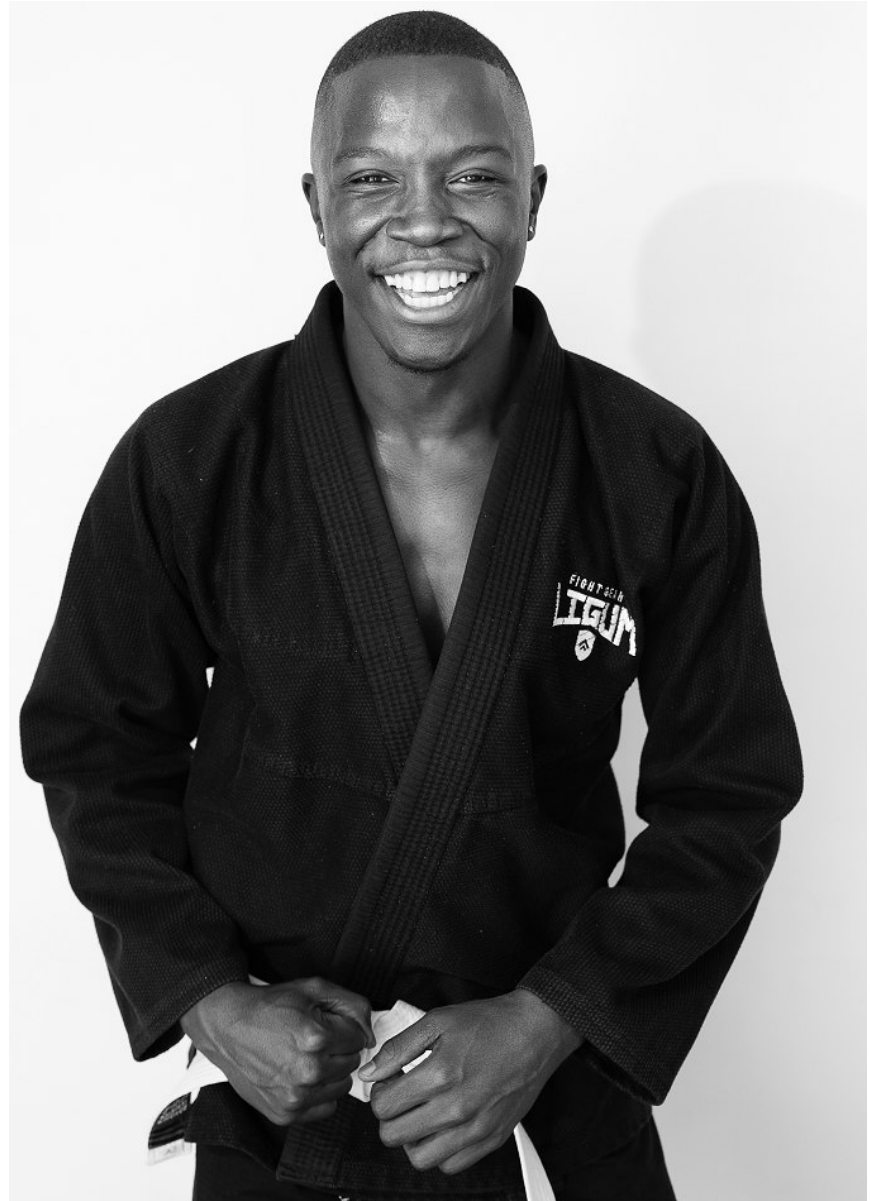

**citizen**  
*A Division Of Boss Models*

**TK NDEBELE**

Height: 181cm Chest: 97cm Waist: 70cm Suit: 38 R Shoe: 9 UK Hair: Brown Eyes: Black

**TK NDEBELE**

Height: 181cm Chest: 97cm Waist: 70cm Suit: 38 R Shoe: 9 UK Hair: Brown Eyes: Black

**TK NDEBELE**

Height: 181cm Chest: 97cm Waist: 70cm Suit: 38 R Shoe: 9 UK Hair: Brown Eyes: Black

**citizen**  
*A Division Of Boss Models*

**TK NDEBELE**

Height: 181cm Chest: 97cm Waist: 70cm Suit: 38 R Shoe: 9 UK Hair: Brown Eyes: Black