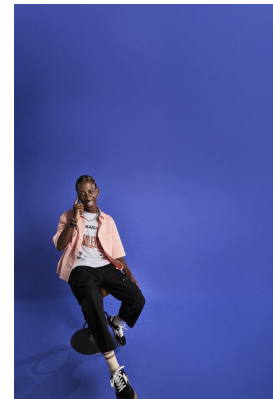

citizen

A Division Of Boss Models

SUAVE

Height: 179cm Chest: 85cm Waist: 67cm Shoe: 9 UK Hair: Black Eyes: Brown

citizen

A Division Of Boss Models

SUAVE

Height: 179cm Chest: 85cm Waist: 67cm Shoe: 9 UK Hair: Black Eyes: Brown

citizen

A Division Of Boss Models

SUAVE

Height: 179cm Chest: 85cm Waist: 67cm Shoe: 9 UK Hair: Black Eyes: Brown