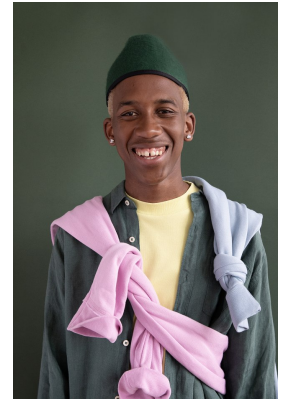

citizen

A Division Of Boss Models

SUAVE

Height: 179cm Chest: 85cm Waist: 67cm Shoe: 9 UK Hair: Black Eyes: Brown

citizen

A Division Of Boss Models

SUAVE

Height: 179cm Chest: 85cm Waist: 67cm Shoe: 9 UK Hair: Black Eyes: Brown

citizen

A Division Of Boss Models

SUAVE

Height: 179cm Chest: 85cm Waist: 67cm Shoe: 9 UK Hair: Black Eyes: Brown