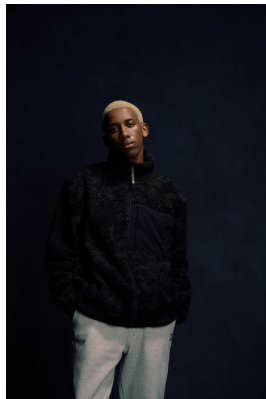

citizen

A Division Of Boss Models

SUAVE

Height: 179cm Chest: 85cm Waist: 67cm Shoe: 9 UK Hair: Black Eyes: Brown

citizen

A Division Of Boss Models

SUAVE

Height: 179cm Chest: 85cm Waist: 67cm Shoe: 9 UK Hair: Black Eyes: Brown

citizen

A Division Of Boss Models

SUAVE

Height: 179cm Chest: 85cm Waist: 67cm Shoe: 9 UK Hair: Black Eyes: Brown