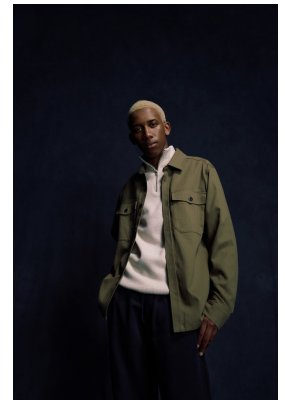

citizen

A Division Of Boss Models

SUAVE

Height: 179cm Chest: 85cm Waist: 67cm Shoe: 9 UK Hair: Black Eyes: Brown

citizen

A Division Of Boss Models

SUAVE

Height: 179cm Chest: 85cm Waist: 67cm Shoe: 9 UK Hair: Black Eyes: Brown

citizen

A Division Of Boss Models

SUAVE

Height: 179cm Chest: 85cm Waist: 67cm Shoe: 9 UK Hair: Black Eyes: Brown