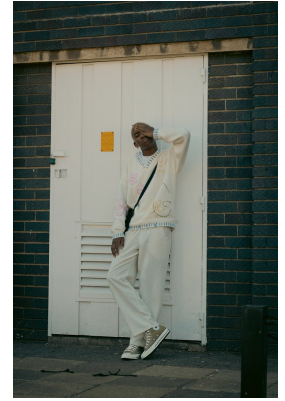

citizen

A Division Of Boss Models

SUAVE

Height: 179cm Chest: 85cm Waist: 67cm Shoe: 9 UK Hair: Black Eyes: Brown

citizen

A Division Of Boss Models

SUAVE

Height: 179cm Chest: 85cm Waist: 67cm Shoe: 9 UK Hair: Black Eyes: Brown

citizen

A Division Of Boss Models

SUAVE

Height: 179cm Chest: 85cm Waist: 67cm Shoe: 9 UK Hair: Black Eyes: Brown