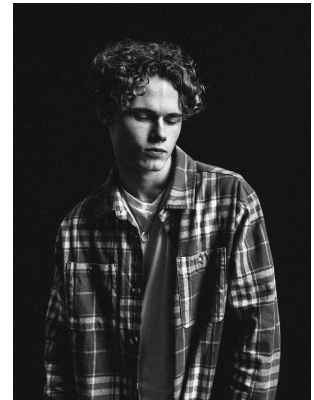

# citizen

A Division Of Boss Models

## HARRY HOOPER

Height: 177cm Chest: 97cm Waist: 70cm Suit: 38 S Shoe: 10 UK Hair: Dark Blonde Eyes: Brown

**citizen**  
*A Division Of Boss Models*

**HARRY HOOPER**

Height: 177cm Chest: 97cm Waist: 70cm Suit: 38 S Shoe: 10 UK Hair: Dark Blonde Eyes: Brown